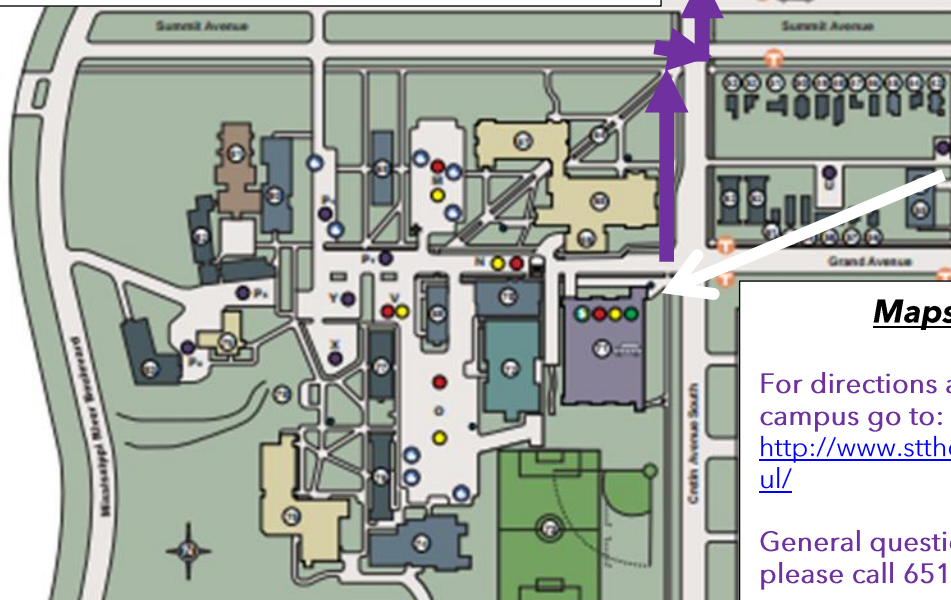

WELCOME

The 25th Annual Beat the Odds Awards Celebration is being held in James B. Woulfe Alumni Hall at the Anderson Student Center (ASC).

Guests for this event are directed to park only in Anderson Parking Facility (APF). It is located on the southwest corner of Grand Ave. and Cretin Ave. S. (See map below.)

When entering APF, *do not take a ticket*. Please swipe your credit card. The gate will open and then park. At the event you will be given an event parking voucher for complimentary parking. Give it to the Public Safety staff when you exit. Your credit card will not be charged

Most of the streets around the University of St. Thomas require a city permit. Out of respect to the neighbors, please do not park on any of the streets surrounding campus. Violation of the city parking laws, including permit parking, may result in a city ticket. Also, please park in APF to avoid a St. Thomas parking citation for improper on campus parking .

Location of Meeting
Anderson Student Center (ASC)

Location of Parking:
Anderson Parking Facility is located at the intersection of Grand Ave. and Cretin Ave. S.

Maps and Directions

For directions and other maps to the campus go to:
<http://www.stthomas.edu/campusmaps/stpa ul/>