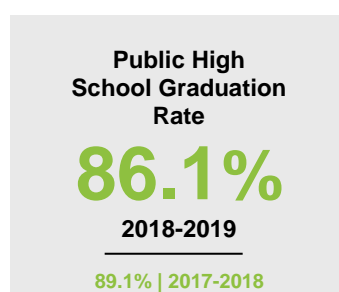

AITKIN COUNTY

2020 COUNTY FACT SHEET

Minnesota

Child Population: **1,269,824**
 Birth Rate per 1,000: **12.0**
 Median Family Income: **\$86,204**

Aitkin

Child Population: **2,590**
 Birth Rate per 1,000: **7.7**
 Median Family Income: **\$56,295**