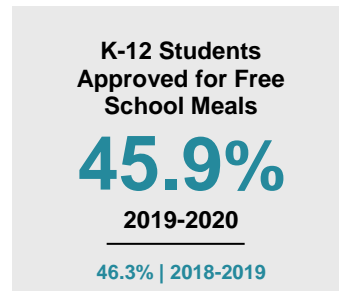

AITKIN COUNTY

2020 COUNTY FACT SHEET

Minnesota

Child Population: **1,269,824**
 Birth Rate per 1,000: **12.0**
 Median Family Income: **\$86,204**

Aitkin

Child Population: **2,590**
 Birth Rate per 1,000: **7.7**
 Median Family Income: **\$56,295**