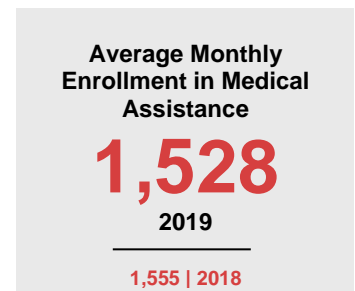

AITKIN COUNTY

2020 COUNTY FACT SHEET

Minnesota

Child Population: **1,269,824**
 Birth Rate per 1,000: **12.0**
 Median Family Income: **\$86,204**

Aitkin

Child Population: **2,590**
 Birth Rate per 1,000: **7.7**
 Median Family Income: **\$56,295**