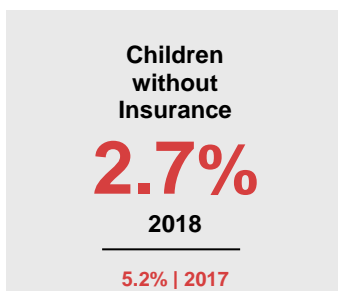

AITKIN COUNTY

2020 COUNTY FACT SHEET

Minnesota

Child Population: **1,269,824**
 Birth Rate per 1,000: **12.0**
 Median Family Income: **\$86,204**

Aitkin

Child Population: **2,590**
 Birth Rate per 1,000: **7.7**
 Median Family Income: **\$56,295**