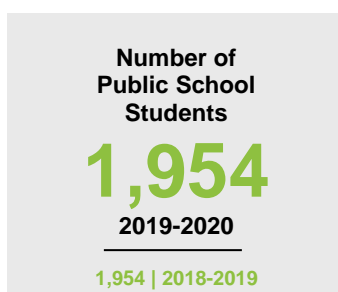

AITKIN COUNTY

2020 COUNTY FACT SHEET

Minnesota

Child Population: **1,269,824**
 Birth Rate per 1,000: **12.0**
 Median Family Income: **\$86,204**

Aitkin

Child Population: **2,590**
 Birth Rate per 1,000: **7.7**
 Median Family Income: **\$56,295**