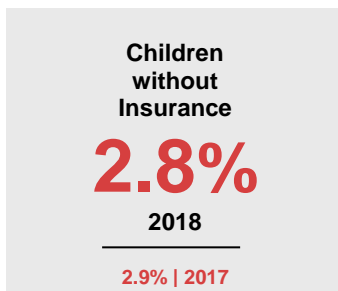

ANOKA COUNTY

2020 COUNTY FACT SHEET

Minnesota

Child Population: **1,269,824**
 Birth Rate per 1,000: **12.0**
 Median Family Income: **\$86,204**

Anoka

Child Population: **82,625**
 Birth Rate per 1,000: **12.0**
 Median Family Income: **\$92,647**