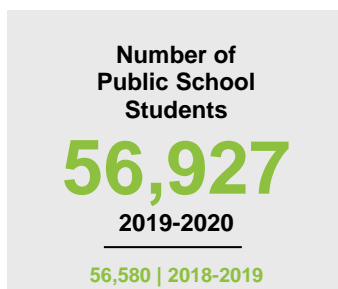

ANOKA COUNTY

2020 COUNTY FACT SHEET

Minnesota

Child Population: **1,269,824**
 Birth Rate per 1,000: **12.0**
 Median Family Income: **\$86,204**

Anoka

Child Population: **82,625**
 Birth Rate per 1,000: **12.0**
 Median Family Income: **\$92,647**