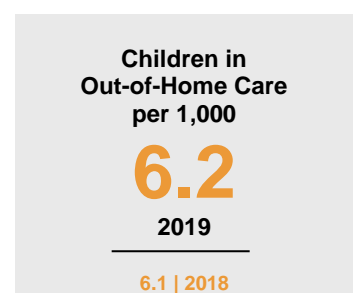

ANOKA COUNTY

2020 COUNTY FACT SHEET

Minnesota

Child Population: **1,269,824**
Birth Rate per 1,000: **12.0**
Median Family Income: **$86,204**

Anoka

Child Population: **82,625**
Birth Rate per 1,000: **12.0**
Median Family Income: **$92,647**

KIDS COUNT is a project of the Annie E. Casey Foundation. CDF-MN publishes an annual Minnesota KIDS COUNT Data Book to share trends in child well-being and foster discussion on data-driven solutions to improve child outcomes. To access the Minnesota KIDS COUNT Data Book and all county fact sheets, visit www.cdf-mn.org.

**children's
defense fund
minnesota**