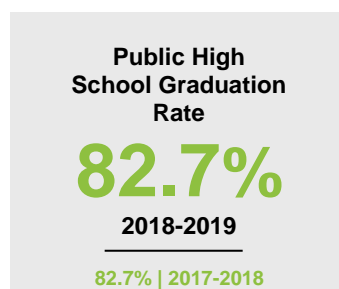

ANOKA COUNTY

2020 COUNTY FACT SHEET

Minnesota

Child Population: **1,269,824**
 Birth Rate per 1,000: **12.0**
 Median Family Income: **\$86,204**

Anoka

Child Population: **82,625**
 Birth Rate per 1,000: **12.0**
 Median Family Income: **\$92,647**