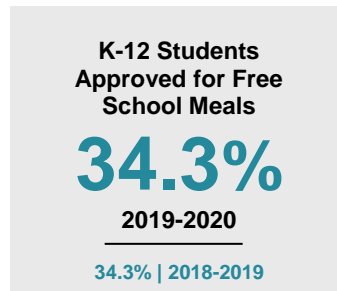

ANOKA COUNTY

2020 COUNTY FACT SHEET

Minnesota

Child Population: **1,269,824**
Birth Rate per 1,000: **12.0**
Median Family Income: **$86,204**

Anoka

Child Population: **82,625**
Birth Rate per 1,000: **12.0**
Median Family Income: **$92,647**

KIDS COUNT is a project of the Annie E. Casey Foundation. CDF-MN publishes an annual Minnesota KIDS COUNT Data Book to share trends in child well-being and foster discussion on data-driven solutions to improve child outcomes. To access the Minnesota KIDS COUNT Data Book and all county fact sheets, visit www.cdf-mn.org.

**children's
defense fund
minnesota**