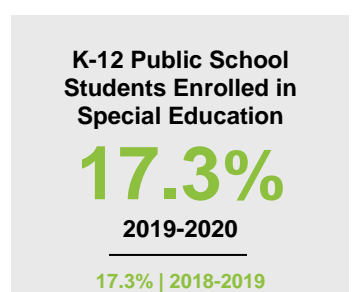

ANOKA COUNTY

2020 COUNTY FACT SHEET

Minnesota

Child Population: **1,269,824**
Birth Rate per 1,000: **12.0**
Median Family Income: **$86,204**

Anoka

Child Population: **82,625**
Birth Rate per 1,000: **12.0**
Median Family Income: **$92,647**

KIDS COUNT is a project of the Annie E. Casey Foundation. CDF-MN publishes an annual Minnesota KIDS COUNT Data Book to share trends in child well-being and foster discussion on data-driven solutions to improve child outcomes. To access the Minnesota KIDS COUNT Data Book and all county fact sheets, visit www.cdf-mn.org.

**children's
defense fund
minnesota**