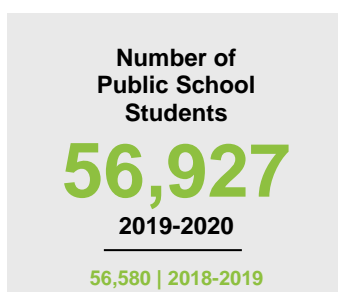

ANOKA COUNTY

2020 COUNTY FACT SHEET

Minnesota

Child Population: **1,269,824**
Birth Rate per 1,000: **12.0**
Median Family Income: **$86,204**

Anoka

Child Population: **82,625**
Birth Rate per 1,000: **12.0**
Median Family Income: **$92,647**

KIDS COUNT is a project of the Annie E. Casey Foundation. CDF-MN publishes an annual Minnesota KIDS COUNT Data Book to share trends in child well-being and foster discussion on data-driven solutions to improve child outcomes. To access the Minnesota KIDS COUNT Data Book and all county fact sheets, visit www.cdf-mn.org.

**children's
defense fund
minnesota**