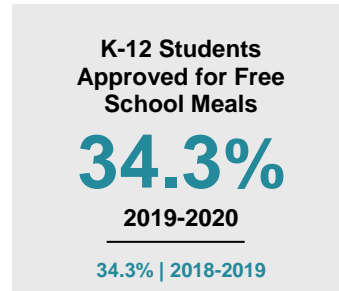

ANOKA COUNTY

2020 COUNTY FACT SHEET

Minnesota

Child Population: **1,269,824**
 Birth Rate per 1,000: **12.0**
 Median Family Income: **\$86,204**

Anoka

Child Population: **82,625**
 Birth Rate per 1,000: **12.0**
 Median Family Income: **\$92,647**