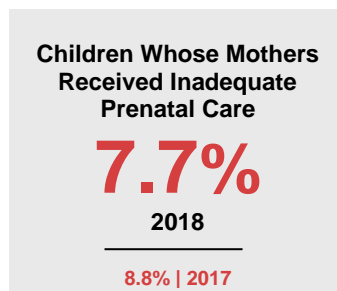

ANOKA COUNTY

2020 COUNTY FACT SHEET

Minnesota

Child Population: **1,269,824**
Birth Rate per 1,000: **12.0**
Median Family Income: **$86,204**

Anoka

Child Population: **82,625**
Birth Rate per 1,000: **12.0**
Median Family Income: **$92,647**

KIDS COUNT is a project of the Annie E. Casey Foundation. CDF-MN publishes an annual Minnesota KIDS COUNT Data Book to share trends in child well-being and foster discussion on data-driven solutions to improve child outcomes. To access the Minnesota KIDS COUNT Data Book and all county fact sheets, visit www.cdf-mn.org.

**children's
defense fund
minnesota**