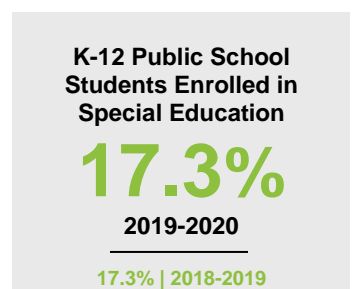

ANOKA COUNTY

2020 COUNTY FACT SHEET

Minnesota

Child Population: **1,269,824**
 Birth Rate per 1,000: **12.0**
 Median Family Income: **\$86,204**

Anoka

Child Population: **82,625**
 Birth Rate per 1,000: **12.0**
 Median Family Income: **\$92,647**