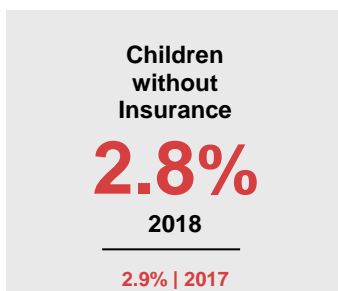

ANOKA COUNTY

2020 COUNTY FACT SHEET

Minnesota

Child Population: **1,269,824**
Birth Rate per 1,000: **12.0**
Median Family Income: **$86,204**

Anoka

Child Population: **82,625**
Birth Rate per 1,000: **12.0**
Median Family Income: **$92,647**

KIDS COUNT is a project of the Annie E. Casey Foundation. CDF-MN publishes an annual Minnesota KIDS COUNT Data Book to share trends in child well-being and foster discussion on data-driven solutions to improve child outcomes. To access the Minnesota KIDS COUNT Data Book and all county fact sheets, visit www.cdf-mn.org.

**children's
defense fund
minnesota**