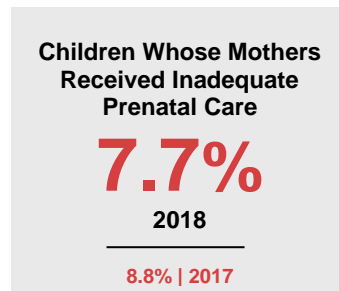

ANOKA COUNTY

2020 COUNTY FACT SHEET

Minnesota

Child Population: **1,269,824**
 Birth Rate per 1,000: **12.0**
 Median Family Income: **\$86,204**

Anoka

Child Population: **82,625**
 Birth Rate per 1,000: **12.0**
 Median Family Income: **\$92,647**