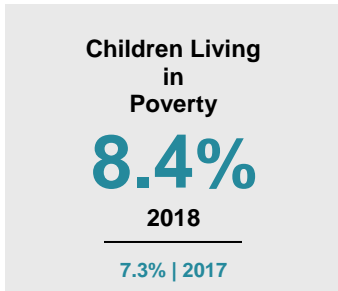

ANOKA COUNTY

2020 COUNTY FACT SHEET

Minnesota

Child Population: **1,269,824**
 Birth Rate per 1,000: **12.0**
 Median Family Income: **\$86,204**

Anoka

Child Population: **82,625**
 Birth Rate per 1,000: **12.0**
 Median Family Income: **\$92,647**