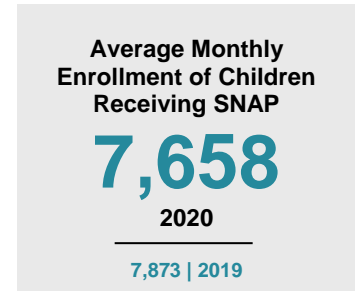

ANOKA COUNTY

2020 COUNTY FACT SHEET

Minnesota

Child Population: **1,269,824**
 Birth Rate per 1,000: **12.0**
 Median Family Income: **\$86,204**

Anoka

Child Population: **82,625**
 Birth Rate per 1,000: **12.0**
 Median Family Income: **\$92,647**