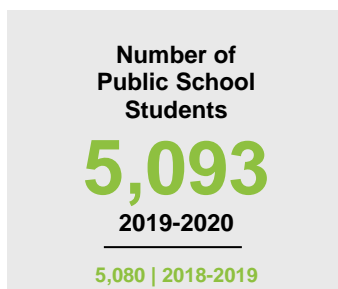

BECKER COUNTY

2020 COUNTY FACT SHEET

Minnesota

Child Population: **1,269,824**
 Birth Rate per 1,000: **12.0**
 Median Family Income: **\$86,204**

Becker

Child Population: **8,094**
 Birth Rate per 1,000: **12.5**
 Median Family Income: **\$71,243**