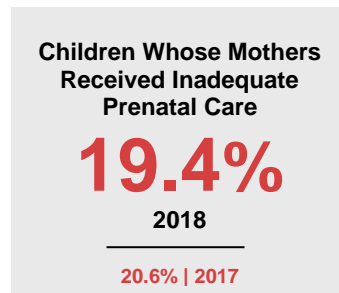

BECKER COUNTY

2020 COUNTY FACT SHEET

Minnesota

Child Population: **1,269,824**
Birth Rate per 1,000: **12.0**
Median Family Income: **$86,204**

Becker

Child Population: **8,094**
Birth Rate per 1,000: **12.5**
Median Family Income: **$71,243**

KIDS COUNT is a project of the Annie E. Casey Foundation. CDF-MN publishes an annual Minnesota KIDS COUNT Data Book to share trends in child well-being and foster discussion on data-driven solutions to improve child outcomes. To access the Minnesota KIDS COUNT Data Book and all county fact sheets, visit www.cdf-mn.org.

**children's
defense fund
minnesota**