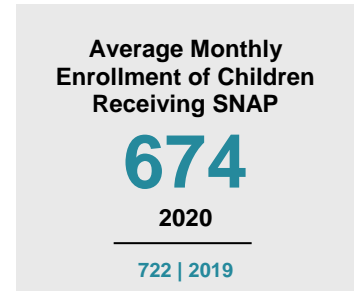

BECKER COUNTY

2020 COUNTY FACT SHEET

Minnesota

Child Population: **1,269,824**
 Birth Rate per 1,000: **12.0**
 Median Family Income: **\$86,204**

Becker

Child Population: **8,094**
 Birth Rate per 1,000: **12.5**
 Median Family Income: **\$71,243**