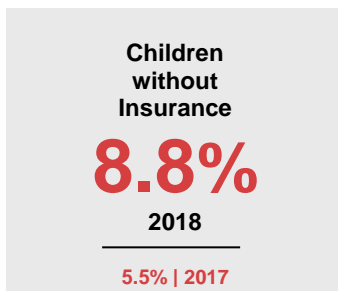

BECKER COUNTY

2020 COUNTY FACT SHEET

Minnesota

Child Population: **1,269,824**
 Birth Rate per 1,000: **12.0**
 Median Family Income: **\$86,204**

Becker

Child Population: **8,094**
 Birth Rate per 1,000: **12.5**
 Median Family Income: **\$71,243**