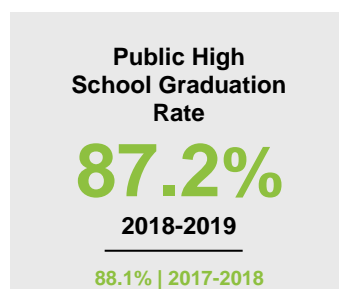

BECKER COUNTY

2020 COUNTY FACT SHEET

Minnesota

Child Population: **1,269,824**
 Birth Rate per 1,000: **12.0**
 Median Family Income: **\$86,204**

Becker

Child Population: **8,094**
 Birth Rate per 1,000: **12.5**
 Median Family Income: **\$71,243**