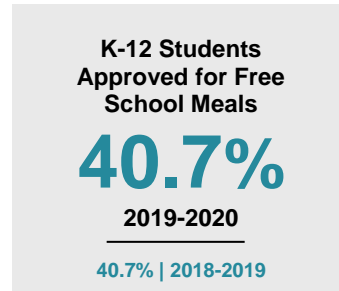

BECKER COUNTY

2020 COUNTY FACT SHEET

Minnesota

Child Population: **1,269,824**
 Birth Rate per 1,000: **12.0**
 Median Family Income: **\$86,204**

Becker

Child Population: **8,094**
 Birth Rate per 1,000: **12.5**
 Median Family Income: **\$71,243**