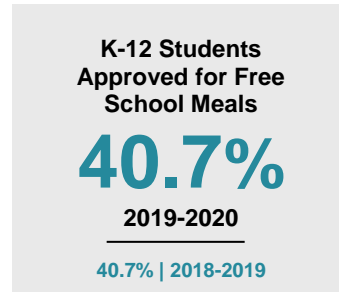

BECKER COUNTY

2020 COUNTY FACT SHEET

Minnesota

Child Population: **1,269,824**
Birth Rate per 1,000: **12.0**
Median Family Income: **$86,204**

Becker

Child Population: **8,094**
Birth Rate per 1,000: **12.5**
Median Family Income: **$71,243**

KIDS COUNT is a project of the Annie E. Casey Foundation. CDF-MN publishes an annual Minnesota KIDS COUNT Data Book to share trends in child well-being and foster discussion on data-driven solutions to improve child outcomes. To access the Minnesota KIDS COUNT Data Book and all county fact sheets, visit www.cdf-mn.org.

**children's
defense fund
minnesota**