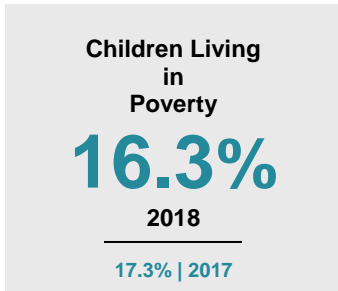

BECKER COUNTY

2020 COUNTY FACT SHEET

Minnesota

Child Population: **1,269,824**
 Birth Rate per 1,000: **12.0**
 Median Family Income: **\$86,204**

Becker

Child Population: **8,094**
 Birth Rate per 1,000: **12.5**
 Median Family Income: **\$71,243**