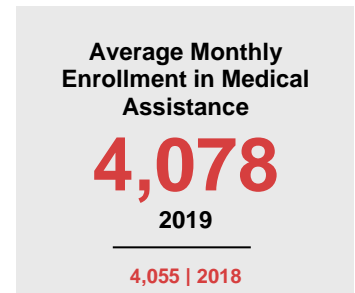

BECKER COUNTY

2020 COUNTY FACT SHEET

Minnesota

Child Population: **1,269,824**
Birth Rate per 1,000: **12.0**
Median Family Income: **$86,204**

Becker

Child Population: **8,094**
Birth Rate per 1,000: **12.5**
Median Family Income: **$71,243**

KIDS COUNT is a project of the Annie E. Casey Foundation. CDF-MN publishes an annual Minnesota KIDS COUNT Data Book to share trends in child well-being and foster discussion on data-driven solutions to improve child outcomes. To access the Minnesota KIDS COUNT Data Book and all county fact sheets, visit www.cdf-mn.org.

**children's
defense fund
minnesota**