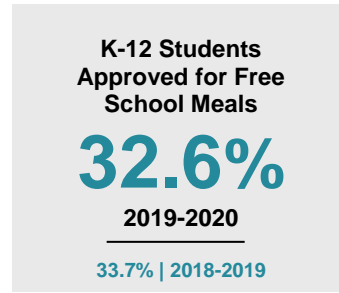

BENTON COUNTY

2020 COUNTY FACT SHEET

Minnesota

Child Population: **1,269,824**
 Birth Rate per 1,000: **12.0**
 Median Family Income: **\$86,204**

Benton

Child Population: **9,770**
 Birth Rate per 1,000: **13.8**
 Median Family Income: **\$69,056**