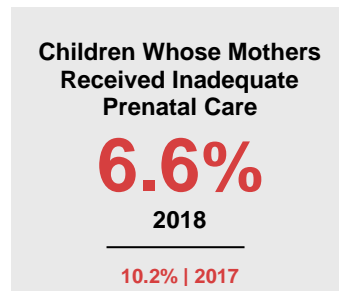

BENTON COUNTY

2020 COUNTY FACT SHEET

Minnesota

Child Population: **1,269,824**
 Birth Rate per 1,000: **12.0**
 Median Family Income: **\$86,204**

Benton

Child Population: **9,770**
 Birth Rate per 1,000: **13.8**
 Median Family Income: **\$69,056**