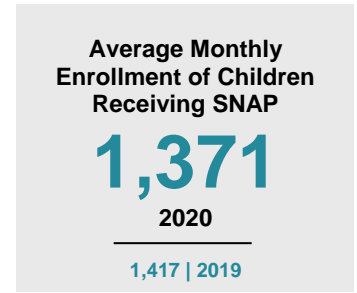

BENTON COUNTY

2020 COUNTY FACT SHEET

Minnesota

Child Population: **1,269,824**
 Birth Rate per 1,000: **12.0**
 Median Family Income: **\$86,204**

Benton

Child Population: **9,770**
 Birth Rate per 1,000: **13.8**
 Median Family Income: **\$69,056**