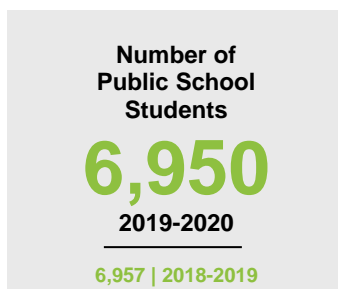

BENTON COUNTY

2020 COUNTY FACT SHEET

Minnesota

Child Population: **1,269,824**
 Birth Rate per 1,000: **12.0**
 Median Family Income: **\$86,204**

Benton

Child Population: **9,770**
 Birth Rate per 1,000: **13.8**
 Median Family Income: **\$69,056**