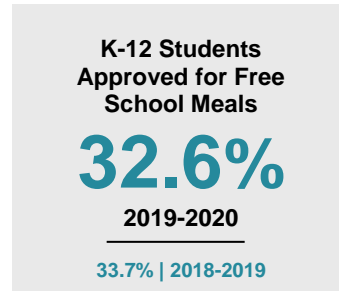

BENTON COUNTY

2020 COUNTY FACT SHEET

Minnesota

Child Population: **1,269,824**
 Birth Rate per 1,000: **12.0**
 Median Family Income: **\$86,204**

Benton

Child Population: **9,770**
 Birth Rate per 1,000: **13.8**
 Median Family Income: **\$69,056**