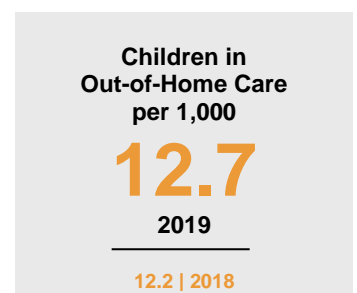

BENTON COUNTY

2020 COUNTY FACT SHEET

Minnesota

Child Population: **1,269,824**
 Birth Rate per 1,000: **12.0**
 Median Family Income: **\$86,204**

Benton

Child Population: **9,770**
 Birth Rate per 1,000: **13.8**
 Median Family Income: **\$69,056**

KIDS COUNT is a project of the Annie E. Casey Foundation. CDF-MN publishes an annual Minnesota KIDS COUNT Data Book to share trends in child well-being and foster discussion on data-driven solutions to improve child outcomes. To access the Minnesota KIDS COUNT Data Book and all county fact sheets, visit www.cdf-mn.org.