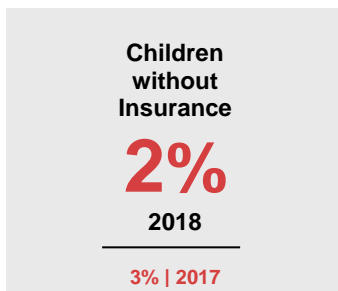

BENTON COUNTY

2020 COUNTY FACT SHEET

Minnesota

Child Population: **1,269,824**
 Birth Rate per 1,000: **12.0**
 Median Family Income: **\$86,204**

Benton

Child Population: **9,770**
 Birth Rate per 1,000: **13.8**
 Median Family Income: **\$69,056**