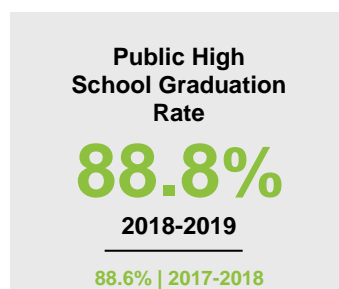

BENTON COUNTY

2020 COUNTY FACT SHEET

Minnesota

Child Population: **1,269,824**
 Birth Rate per 1,000: **12.0**
 Median Family Income: **\$86,204**

Benton

Child Population: **9,770**
 Birth Rate per 1,000: **13.8**
 Median Family Income: **\$69,056**