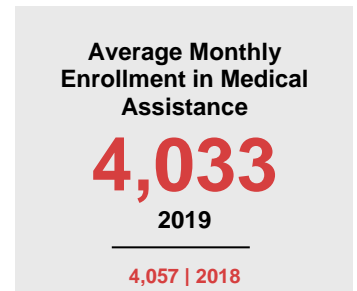

BENTON COUNTY

2020 COUNTY FACT SHEET

Minnesota

Child Population: **1,269,824**
 Birth Rate per 1,000: **12.0**
 Median Family Income: **\$86,204**

Benton

Child Population: **9,770**
 Birth Rate per 1,000: **13.8**
 Median Family Income: **\$69,056**