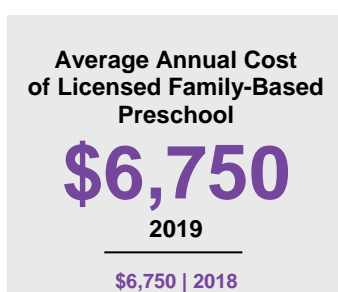

BIG STONE COUNTY

2020 COUNTY FACT SHEET

Minnesota

Child Population: **1,269,824**
 Birth Rate per 1,000: **12.0**
 Median Family Income: **\$86,204**

Big Stone

Child Population: **1,033**
 Birth Rate per 1,000: **14.0**
 Median Family Income: **\$69,776**