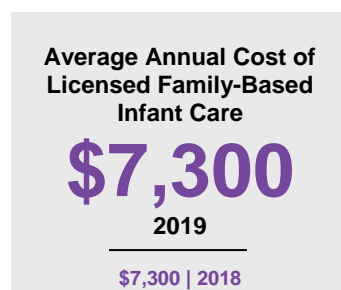

BIG STONE COUNTY

2020 COUNTY FACT SHEET

Minnesota

Child Population: **1,269,824**
 Birth Rate per 1,000: **12.0**
 Median Family Income: **\$86,204**

Big Stone

Child Population: **1,033**
 Birth Rate per 1,000: **14.0**
 Median Family Income: **\$69,776**