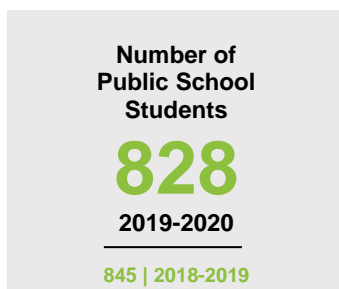

BIG STONE COUNTY

2020 COUNTY FACT SHEET

Minnesota

Child Population: **1,269,824**
 Birth Rate per 1,000: **12.0**
 Median Family Income: **\$86,204**

Big Stone

Child Population: **1,033**
 Birth Rate per 1,000: **14.0**
 Median Family Income: **\$69,776**