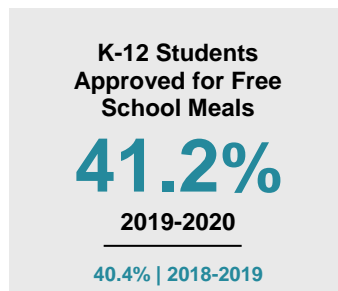

BIG STONE COUNTY

2020 COUNTY FACT SHEET

Minnesota

Child Population: **1,269,824**
 Birth Rate per 1,000: **12.0**
 Median Family Income: **\$86,204**

Big Stone

Child Population: **1,033**
 Birth Rate per 1,000: **14.0**
 Median Family Income: **\$69,776**