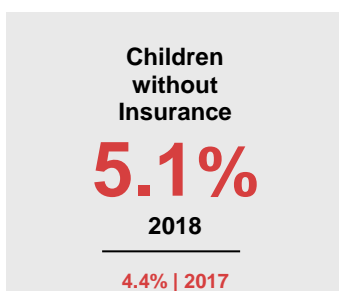

BIG STONE COUNTY

2020 COUNTY FACT SHEET

Minnesota

Child Population: **1,269,824**
 Birth Rate per 1,000: **12.0**
 Median Family Income: **\$86,204**

Big Stone

Child Population: **1,033**
 Birth Rate per 1,000: **14.0**
 Median Family Income: **\$69,776**