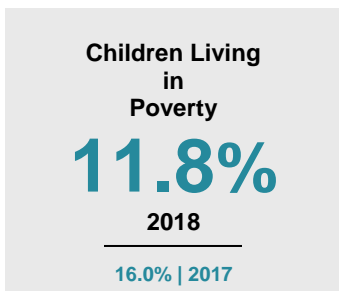

BIG STONE COUNTY

2020 COUNTY FACT SHEET

Minnesota

Child Population: **1,269,824**
 Birth Rate per 1,000: **12.0**
 Median Family Income: **\$86,204**

Big Stone

Child Population: **1,033**
 Birth Rate per 1,000: **14.0**
 Median Family Income: **\$69,776**