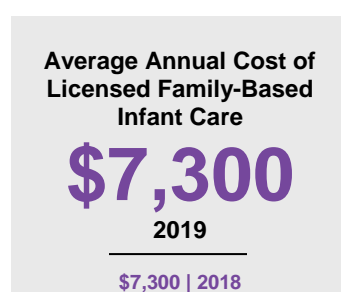

BIG STONE COUNTY

2020 COUNTY FACT SHEET

Minnesota

Child Population: **1,269,824**
 Birth Rate per 1,000: **12.0**
 Median Family Income: **\$86,204**

Big Stone

Child Population: **1,033**
 Birth Rate per 1,000: **14.0**
 Median Family Income: **\$69,776**