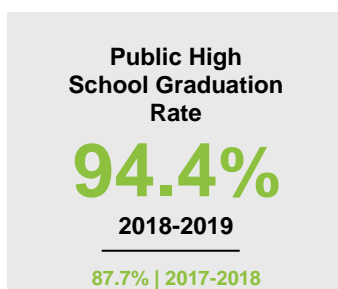

BIG STONE COUNTY

2020 COUNTY FACT SHEET

Minnesota

Child Population: **1,269,824**
 Birth Rate per 1,000: **12.0**
 Median Family Income: **\$86,204**

Big Stone

Child Population: **1,033**
 Birth Rate per 1,000: **14.0**
 Median Family Income: **\$69,776**