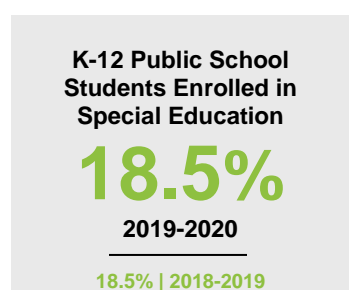

BLUE EARTH COUNTY

2020 COUNTY FACT SHEET

Minnesota

Child Population: **1,269,824**
 Birth Rate per 1,000: **12.0**
 Median Family Income: **\$86,204**

Blue Earth

Child Population: **12,854**
 Birth Rate per 1,000: **10.9**
 Median Family Income: **\$77,581**