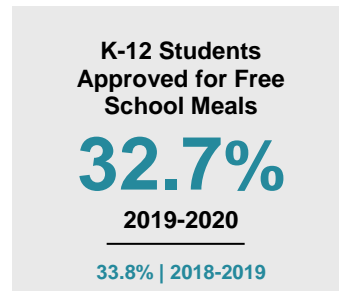

BLUE EARTH COUNTY

2020 COUNTY FACT SHEET

Minnesota

Child Population: **1,269,824**
 Birth Rate per 1,000: **12.0**
 Median Family Income: **\$86,204**

Blue Earth

Child Population: **12,854**
 Birth Rate per 1,000: **10.9**
 Median Family Income: **\$77,581**