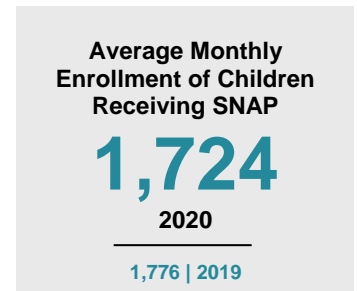

BLUE EARTH COUNTY

2020 COUNTY FACT SHEET

Minnesota

Child Population: **1,269,824**
 Birth Rate per 1,000: **12.0**
 Median Family Income: **\$86,204**

Blue Earth

Child Population: **12,854**
 Birth Rate per 1,000: **10.9**
 Median Family Income: **\$77,581**