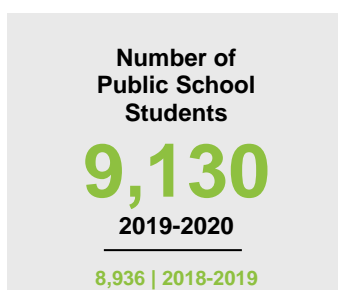

BLUE EARTH COUNTY

2020 COUNTY FACT SHEET

Minnesota

Child Population: **1,269,824**
 Birth Rate per 1,000: **12.0**
 Median Family Income: **\$86,204**

Blue Earth

Child Population: **12,854**
 Birth Rate per 1,000: **10.9**
 Median Family Income: **\$77,581**