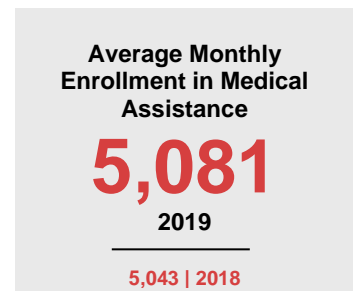

BLUE EARTH COUNTY

2020 COUNTY FACT SHEET

Minnesota

Child Population: **1,269,824**
 Birth Rate per 1,000: **12.0**
 Median Family Income: **\$86,204**

Blue Earth

Child Population: **12,854**
 Birth Rate per 1,000: **10.9**
 Median Family Income: **\$77,581**