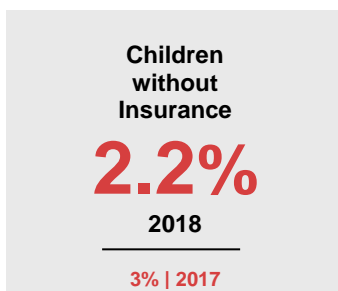

BLUE EARTH COUNTY

2020 COUNTY FACT SHEET

Minnesota

Child Population: **1,269,824**
 Birth Rate per 1,000: **12.0**
 Median Family Income: **\$86,204**

Blue Earth

Child Population: **12,854**
 Birth Rate per 1,000: **10.9**
 Median Family Income: **\$77,581**