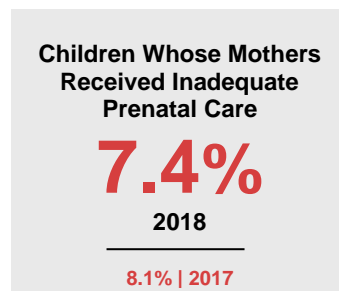

BLUE EARTH COUNTY

2020 COUNTY FACT SHEET

Minnesota

Child Population: **1,269,824**
 Birth Rate per 1,000: **12.0**
 Median Family Income: **\$86,204**

Blue Earth

Child Population: **12,854**
 Birth Rate per 1,000: **10.9**
 Median Family Income: **\$77,581**