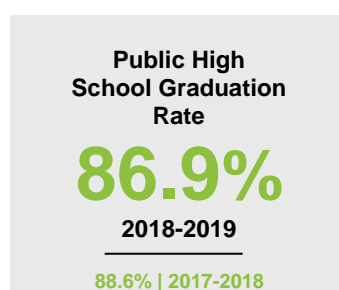

BLUE EARTH COUNTY

2020 COUNTY FACT SHEET

Minnesota

Child Population: **1,269,824**
 Birth Rate per 1,000: **12.0**
 Median Family Income: **\$86,204**

Blue Earth

Child Population: **12,854**
 Birth Rate per 1,000: **10.9**
 Median Family Income: **\$77,581**