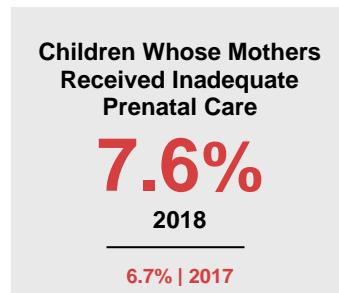

BROWN COUNTY

2020 COUNTY FACT SHEET

Minnesota

Child Population: **1,269,824**
 Birth Rate per 1,000: **12.0**
 Median Family Income: **\$86,204**

Brown

Child Population: **5,422**
 Birth Rate per 1,000: **11.5**
 Median Family Income: **\$75,450**