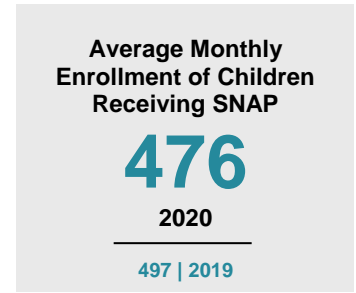

BROWN COUNTY

2020 COUNTY FACT SHEET

Minnesota

Child Population: **1,269,824**
 Birth Rate per 1,000: **12.0**
 Median Family Income: **\$86,204**

Brown

Child Population: **5,422**
 Birth Rate per 1,000: **11.5**
 Median Family Income: **\$75,450**