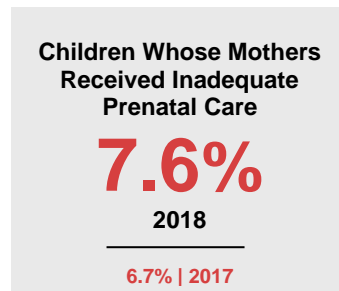

BROWN COUNTY

2020 COUNTY FACT SHEET

Minnesota

Child Population: **1,269,824**
 Birth Rate per 1,000: **12.0**
 Median Family Income: **\$86,204**

Brown

Child Population: **5,422**
 Birth Rate per 1,000: **11.5**
 Median Family Income: **\$75,450**