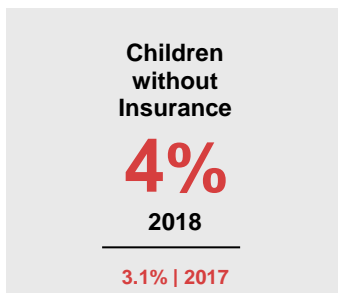

BROWN COUNTY

2020 COUNTY FACT SHEET

Minnesota

Child Population: **1,269,824**
 Birth Rate per 1,000: **12.0**
 Median Family Income: **\$86,204**

Brown

Child Population: **5,422**
 Birth Rate per 1,000: **11.5**
 Median Family Income: **\$75,450**