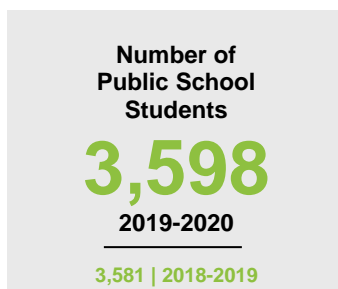

BROWN COUNTY

2020 COUNTY FACT SHEET

Minnesota

Child Population: **1,269,824**
 Birth Rate per 1,000: **12.0**
 Median Family Income: **\$86,204**

Brown

Child Population: **5,422**
 Birth Rate per 1,000: **11.5**
 Median Family Income: **\$75,450**