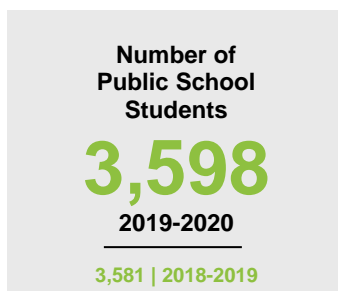

BROWN COUNTY

2020 COUNTY FACT SHEET

Minnesota

Child Population: **1,269,824**
 Birth Rate per 1,000: **12.0**
 Median Family Income: **\$86,204**

Brown

Child Population: **5,422**
 Birth Rate per 1,000: **11.5**
 Median Family Income: **\$75,450**