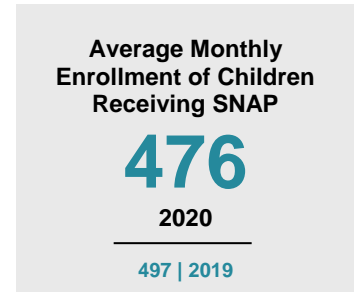

BROWN COUNTY

2020 COUNTY FACT SHEET

Minnesota

Child Population: **1,269,824**
 Birth Rate per 1,000: **12.0**
 Median Family Income: **\$86,204**

Brown

Child Population: **5,422**
 Birth Rate per 1,000: **11.5**
 Median Family Income: **\$75,450**