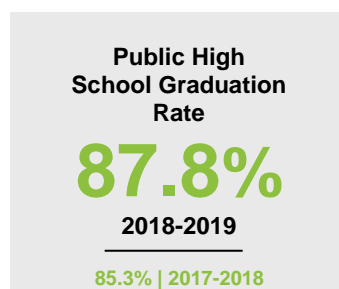

BROWN COUNTY

2020 COUNTY FACT SHEET

Minnesota

Child Population: **1,269,824**
 Birth Rate per 1,000: **12.0**
 Median Family Income: **\$86,204**

Brown

Child Population: **5,422**
 Birth Rate per 1,000: **11.5**
 Median Family Income: **\$75,450**