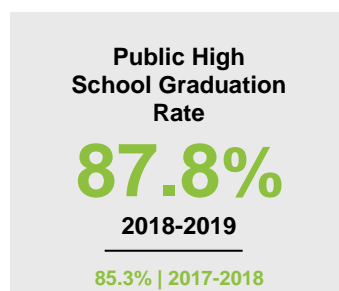

BROWN COUNTY

2020 COUNTY FACT SHEET

Minnesota

Child Population: **1,269,824**
 Birth Rate per 1,000: **12.0**
 Median Family Income: **\$86,204**

Brown

Child Population: **5,422**
 Birth Rate per 1,000: **11.5**
 Median Family Income: **\$75,450**