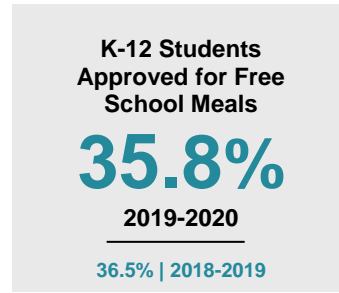

BROWN COUNTY

2020 COUNTY FACT SHEET

Minnesota

Child Population: **1,269,824**
 Birth Rate per 1,000: **12.0**
 Median Family Income: **\$86,204**

Brown

Child Population: **5,422**
 Birth Rate per 1,000: **11.5**
 Median Family Income: **\$75,450**