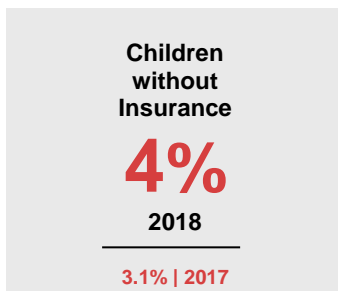

BROWN COUNTY

2020 COUNTY FACT SHEET

Minnesota

Child Population: **1,269,824**
 Birth Rate per 1,000: **12.0**
 Median Family Income: **\$86,204**

Brown

Child Population: **5,422**
 Birth Rate per 1,000: **11.5**
 Median Family Income: **\$75,450**