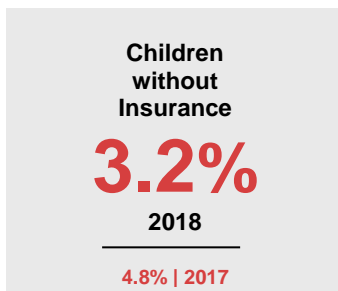

GRANT COUNTY

2020 COUNTY FACT SHEET

Minnesota

Child Population: **1,269,824**
Birth Rate per 1,000: **12.0**
Median Family Income: **$86,204**

Grant

Child Population: **1,294**
Birth Rate per 1,000: **7.8**
Median Family Income: **$65,395**

KIDS COUNT is a project of the Annie E. Casey Foundation. CDF-MN publishes an annual Minnesota KIDS COUNT Data Book to share trends in child well-being and foster discussion on data-driven solutions to improve child outcomes. To access the Minnesota KIDS COUNT Data Book and all county fact sheets, visit www.cdf-mn.org.

**children's
defense fund
minnesota**