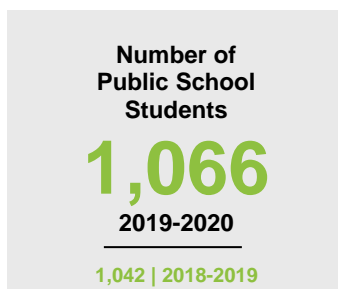

GRANT COUNTY

2020 COUNTY FACT SHEET

Minnesota

Child Population: **1,269,824**
Birth Rate per 1,000: **12.0**
Median Family Income: **$86,204**

Grant

Child Population: **1,294**
Birth Rate per 1,000: **7.8**
Median Family Income: **$65,395**

KIDS COUNT is a project of the Annie E. Casey Foundation. CDF-MN publishes an annual Minnesota KIDS COUNT Data Book to share trends in child well-being and foster discussion on data-driven solutions to improve child outcomes. To access the Minnesota KIDS COUNT Data Book and all county fact sheets, visit www.cdf-mn.org.

**children's
defense fund
minnesota**