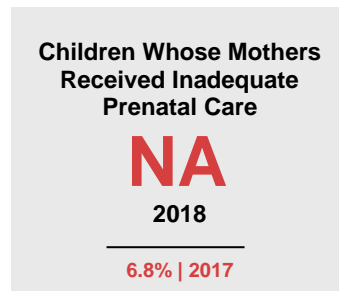

GRANT COUNTY

2020 COUNTY FACT SHEET

Minnesota

Child Population: **1,269,824**
Birth Rate per 1,000: **12.0**
Median Family Income: **$86,204**

Grant

Child Population: **1,294**
Birth Rate per 1,000: **7.8**
Median Family Income: **$65,395**

KIDS COUNT is a project of the Annie E. Casey Foundation. CDF-MN publishes an annual Minnesota KIDS COUNT Data Book to share trends in child well-being and foster discussion on data-driven solutions to improve child outcomes. To access the Minnesota KIDS COUNT Data Book and all county fact sheets, visit www.cdf-mn.org.

**children's
defense fund
minnesota**