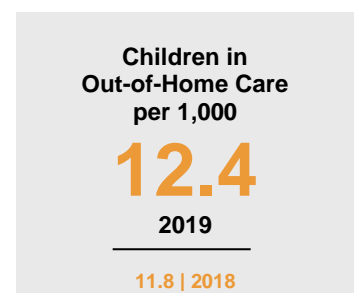

GRANT COUNTY

2020 COUNTY FACT SHEET

Minnesota

Child Population: **1,269,824**
Birth Rate per 1,000: **12.0**
Median Family Income: **$86,204**

Grant

Child Population: **1,294**
Birth Rate per 1,000: **7.8**
Median Family Income: **$65,395**

KIDS COUNT is a project of the Annie E. Casey Foundation. CDF-MN publishes an annual Minnesota KIDS COUNT Data Book to share trends in child well-being and foster discussion on data-driven solutions to improve child outcomes. To access the Minnesota KIDS COUNT Data Book and all county fact sheets, visit www.cdf-mn.org.

**children's
defense fund
minnesota**