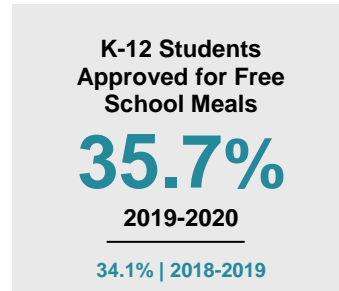

GRANT COUNTY

2020 COUNTY FACT SHEET

Minnesota

Child Population: **1,269,824**
Birth Rate per 1,000: **12.0**
Median Family Income: **$86,204**

Grant

Child Population: **1,294**
Birth Rate per 1,000: **7.8**
Median Family Income: **$65,395**

KIDS COUNT is a project of the Annie E. Casey Foundation. CDF-MN publishes an annual Minnesota KIDS COUNT Data Book to share trends in child well-being and foster discussion on data-driven solutions to improve child outcomes. To access the Minnesota KIDS COUNT Data Book and all county fact sheets, visit www.cdf-mn.org.

**children's
defense fund
minnesota**