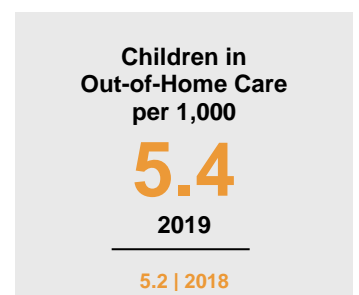

LAC QUI PARLE COUNTY

2020 COUNTY FACT SHEET

Minnesota

Child Population: **1,269,824**
 Birth Rate per 1,000: **12.0**
 Median Family Income: **\$86,204**

Lac qui Parle

Child Population: **1,304**
 Birth Rate per 1,000: **9.9**
 Median Family Income: **\$64,838**

KIDS COUNT is a project of the Annie E. Casey Foundation. CDF-MN publishes an annual Minnesota KIDS COUNT Data Book to share trends in child well-being and foster discussion on data-driven solutions to improve child outcomes. To access the Minnesota KIDS COUNT Data Book and all county fact sheets, visit www.cdf-mn.org.