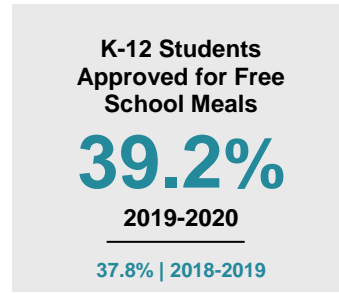

LAC QUI PARLE COUNTY

2020 COUNTY FACT SHEET

Minnesota

Child Population: **1,269,824**
 Birth Rate per 1,000: **12.0**
 Median Family Income: **\$86,204**

Lac qui Parle

Child Population: **1,304**
 Birth Rate per 1,000: **9.9**
 Median Family Income: **\$64,838**