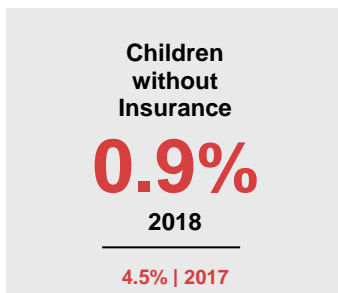

LAC QUI PARLE COUNTY

2020 COUNTY FACT SHEET

Minnesota

Child Population: **1,269,824**
 Birth Rate per 1,000: **12.0**
 Median Family Income: **\$86,204**

Lac qui Parle

Child Population: **1,304**
 Birth Rate per 1,000: **9.9**
 Median Family Income: **\$64,838**