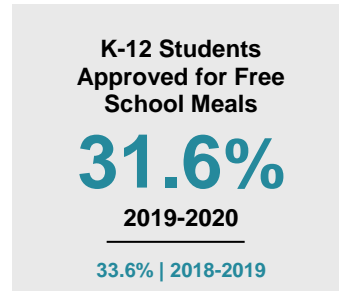

CARLTON COUNTY

2020 COUNTY FACT SHEET

Minnesota

Child Population: **1,269,824**
 Birth Rate per 1,000: **12.0**
 Median Family Income: **\$86,204**

Carlton

Child Population: **7,955**
 Birth Rate per 1,000: **10.0**
 Median Family Income: **\$73,196**