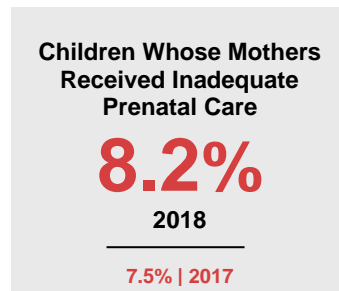

CARLTON COUNTY

2020 COUNTY FACT SHEET

Minnesota

Child Population: **1,269,824**
 Birth Rate per 1,000: **12.0**
 Median Family Income: **\$86,204**

Carlton

Child Population: **7,955**
 Birth Rate per 1,000: **10.0**
 Median Family Income: **\$73,196**