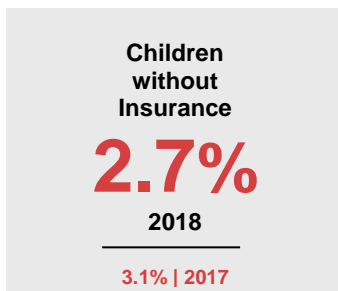

CARLTON COUNTY

2020 COUNTY FACT SHEET

Minnesota

Child Population: **1,269,824**
 Birth Rate per 1,000: **12.0**
 Median Family Income: **\$86,204**

Carlton

Child Population: **7,955**
 Birth Rate per 1,000: **10.0**
 Median Family Income: **\$73,196**