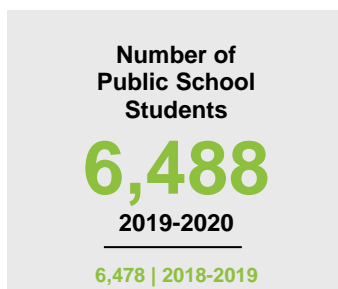

CARLTON COUNTY

2020 COUNTY FACT SHEET

Minnesota

Child Population: **1,269,824**
 Birth Rate per 1,000: **12.0**
 Median Family Income: **\$86,204**

Carlton

Child Population: **7,955**
 Birth Rate per 1,000: **10.0**
 Median Family Income: **\$73,196**