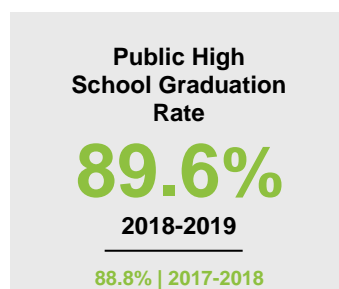

CARLTON COUNTY

2020 COUNTY FACT SHEET

Minnesota

Child Population: **1,269,824**
 Birth Rate per 1,000: **12.0**
 Median Family Income: **\$86,204**

Carlton

Child Population: **7,955**
 Birth Rate per 1,000: **10.0**
 Median Family Income: **\$73,196**