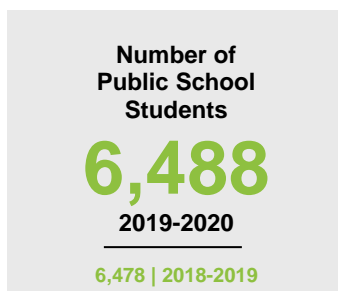

CARLTON COUNTY

2020 COUNTY FACT SHEET

Minnesota

Child Population: **1,269,824**
 Birth Rate per 1,000: **12.0**
 Median Family Income: **\$86,204**

Carlton

Child Population: **7,955**
 Birth Rate per 1,000: **10.0**
 Median Family Income: **\$73,196**