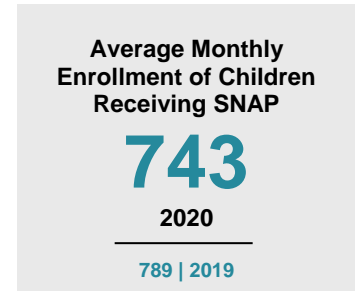

CARLTON COUNTY

2020 COUNTY FACT SHEET

Minnesota

Child Population: **1,269,824**
 Birth Rate per 1,000: **12.0**
 Median Family Income: **\$86,204**

Carlton

Child Population: **7,955**
 Birth Rate per 1,000: **10.0**
 Median Family Income: **\$73,196**