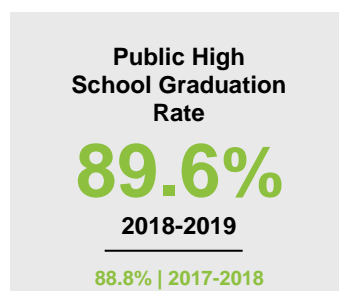

CARLTON COUNTY

2020 COUNTY FACT SHEET

Minnesota

Child Population: **1,269,824**
 Birth Rate per 1,000: **12.0**
 Median Family Income: **\$86,204**

Carlton

Child Population: **7,955**
 Birth Rate per 1,000: **10.0**
 Median Family Income: **\$73,196**