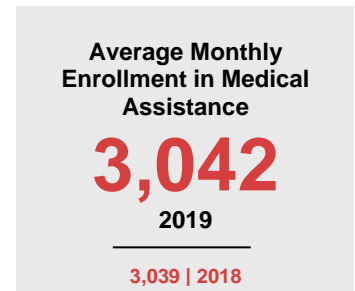

CARLTON COUNTY

2020 COUNTY FACT SHEET

Minnesota

Child Population: **1,269,824**
 Birth Rate per 1,000: **12.0**
 Median Family Income: **\$86,204**

Carlton

Child Population: **7,955**
 Birth Rate per 1,000: **10.0**
 Median Family Income: **\$73,196**