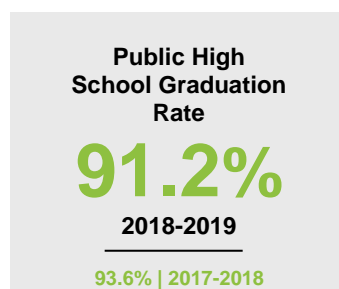

CARVER COUNTY

2020 COUNTY FACT SHEET

Minnesota

Child Population: **1,269,824**
 Birth Rate per 1,000: **12.0**
 Median Family Income: **\$86,204**

Carver

Child Population: **27,165**
 Birth Rate per 1,000: **11.1**
 Median Family Income: **\$116,902**