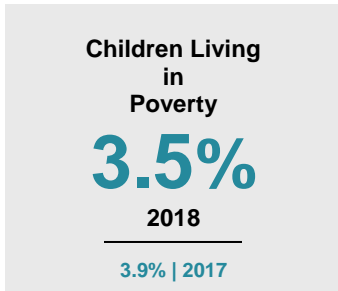

CARVER COUNTY

2020 COUNTY FACT SHEET

Minnesota

Child Population: **1,269,824**
 Birth Rate per 1,000: **12.0**
 Median Family Income: **\$86,204**

Carver

Child Population: **27,165**
 Birth Rate per 1,000: **11.1**
 Median Family Income: **\$116,902**