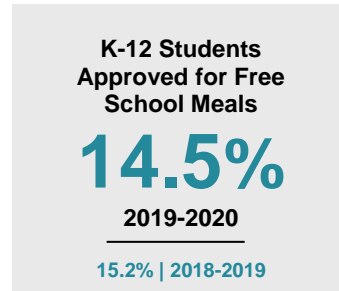

CARVER COUNTY

2020 COUNTY FACT SHEET

Minnesota

Child Population: **1,269,824**
 Birth Rate per 1,000: **12.0**
 Median Family Income: **\$86,204**

Carver

Child Population: **27,165**
 Birth Rate per 1,000: **11.1**
 Median Family Income: **\$116,902**