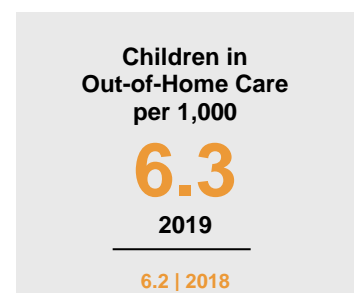

CARVER COUNTY

2020 COUNTY FACT SHEET

Minnesota

Child Population: **1,269,824**
 Birth Rate per 1,000: **12.0**
 Median Family Income: **\$86,204**

Carver

Child Population: **27,165**
 Birth Rate per 1,000: **11.1**
 Median Family Income: **\$116,902**

KIDS COUNT is a project of the Annie E. Casey Foundation. CDF-MN publishes an annual Minnesota KIDS COUNT Data Book to share trends in child well-being and foster discussion on data-driven solutions to improve child outcomes. To access the Minnesota KIDS COUNT Data Book and all county fact sheets, visit www.cdf-mn.org.