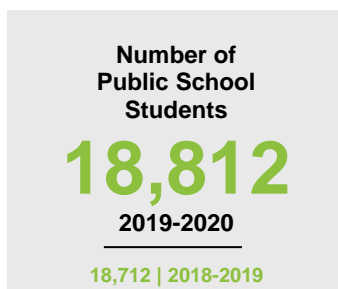

CARVER COUNTY

2020 COUNTY FACT SHEET

Minnesota

Child Population: **1,269,824**
 Birth Rate per 1,000: **12.0**
 Median Family Income: **\$86,204**

Carver

Child Population: **27,165**
 Birth Rate per 1,000: **11.1**
 Median Family Income: **\$116,902**