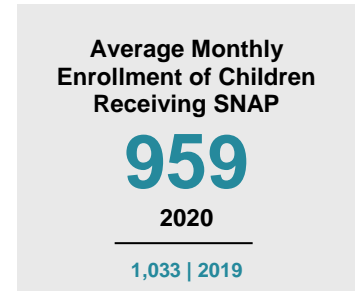

CARVER COUNTY

2020 COUNTY FACT SHEET

Minnesota

Child Population: **1,269,824**
 Birth Rate per 1,000: **12.0**
 Median Family Income: **\$86,204**

Carver

Child Population: **27,165**
 Birth Rate per 1,000: **11.1**
 Median Family Income: **\$116,902**