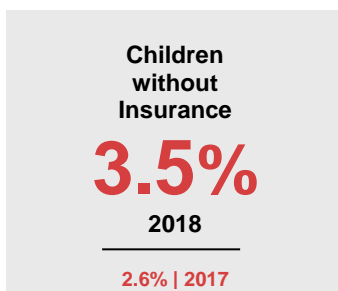

CARVER COUNTY

2020 COUNTY FACT SHEET

Minnesota

Child Population: **1,269,824**
 Birth Rate per 1,000: **12.0**
 Median Family Income: **\$86,204**

Carver

Child Population: **27,165**
 Birth Rate per 1,000: **11.1**
 Median Family Income: **\$116,902**