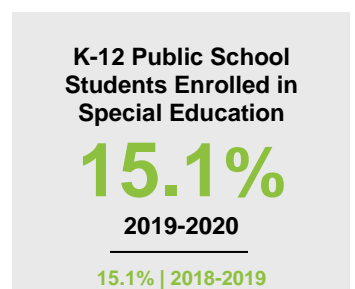

CARVER COUNTY

2020 COUNTY FACT SHEET

Minnesota

Child Population: **1,269,824**
 Birth Rate per 1,000: **12.0**
 Median Family Income: **\$86,204**

Carver

Child Population: **27,165**
 Birth Rate per 1,000: **11.1**
 Median Family Income: **\$116,902**