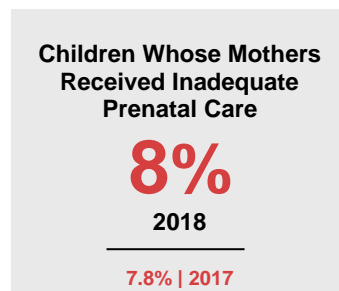

CARVER COUNTY

2020 COUNTY FACT SHEET

Minnesota

Child Population: **1,269,824**
 Birth Rate per 1,000: **12.0**
 Median Family Income: **\$86,204**

Carver

Child Population: **27,165**
 Birth Rate per 1,000: **11.1**
 Median Family Income: **\$116,902**