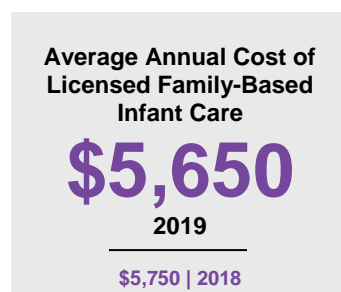

CHIPPEWA COUNTY

2020 COUNTY FACT SHEET

Minnesota

Child Population: **1,269,824**
Birth Rate per 1,000: **12.0**
Median Family Income: **$86,204**

Chippewa

Child Population: **2,727**
Birth Rate per 1,000: **13.8**
Median Family Income: **$69,653**

KIDS COUNT is a project of the Annie E. Casey Foundation. CDF-MN publishes an annual Minnesota KIDS COUNT Data Book to share trends in child well-being and foster discussion on data-driven solutions to improve child outcomes. To access the Minnesota KIDS COUNT Data Book and all county fact sheets, visit www.cdf-mn.org.

**children's
defense fund
minnesota**