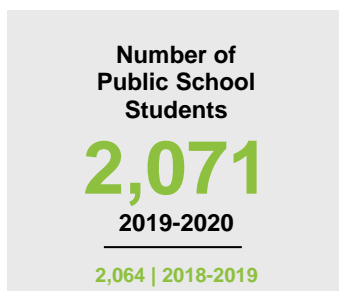

CHIPPEWA COUNTY

2020 COUNTY FACT SHEET

Minnesota

Child Population: **1,269,824**
Birth Rate per 1,000: **12.0**
Median Family Income: **$86,204**

Chippewa

Child Population: **2,727**
Birth Rate per 1,000: **13.8**
Median Family Income: **$69,653**

KIDS COUNT is a project of the Annie E. Casey Foundation. CDF-MN publishes an annual Minnesota KIDS COUNT Data Book to share trends in child well-being and foster discussion on data-driven solutions to improve child outcomes. To access the Minnesota KIDS COUNT Data Book and all county fact sheets, visit www.cdf-mn.org.

**children's
defense fund
minnesota**