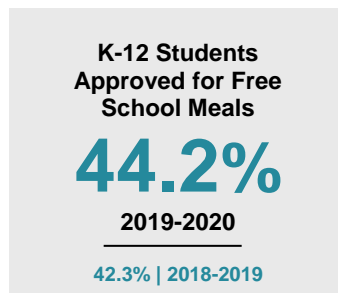

CHIPPEWA COUNTY

2020 COUNTY FACT SHEET

Minnesota

Child Population: **1,269,824**
Birth Rate per 1,000: **12.0**
Median Family Income: **$86,204**

Chippewa

Child Population: **2,727**
Birth Rate per 1,000: **13.8**
Median Family Income: **$69,653**

KIDS COUNT is a project of the Annie E. Casey Foundation. CDF-MN publishes an annual Minnesota KIDS COUNT Data Book to share trends in child well-being and foster discussion on data-driven solutions to improve child outcomes. To access the Minnesota KIDS COUNT Data Book and all county fact sheets, visit www.cdf-mn.org.

**children's
defense fund
minnesota**