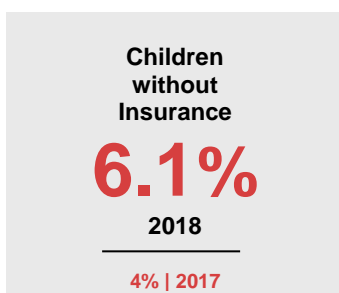

CHIPPEWA COUNTY

2020 COUNTY FACT SHEET

Minnesota

Child Population: **1,269,824**
Birth Rate per 1,000: **12.0**
Median Family Income: **$86,204**

Chippewa

Child Population: **2,727**
Birth Rate per 1,000: **13.8**
Median Family Income: **$69,653**

KIDS COUNT is a project of the Annie E. Casey Foundation. CDF-MN publishes an annual Minnesota KIDS COUNT Data Book to share trends in child well-being and foster discussion on data-driven solutions to improve child outcomes. To access the Minnesota KIDS COUNT Data Book and all county fact sheets, visit www.cdf-mn.org.

**children's
defense fund
minnesota**