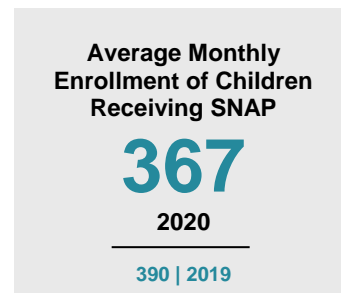

CHIPPEWA COUNTY

2020 COUNTY FACT SHEET

Minnesota

Child Population: **1,269,824**
Birth Rate per 1,000: **12.0**
Median Family Income: **$86,204**

Chippewa

Child Population: **2,727**
Birth Rate per 1,000: **13.8**
Median Family Income: **$69,653**

KIDS COUNT is a project of the Annie E. Casey Foundation. CDF-MN publishes an annual Minnesota KIDS COUNT Data Book to share trends in child well-being and foster discussion on data-driven solutions to improve child outcomes. To access the Minnesota KIDS COUNT Data Book and all county fact sheets, visit www.cdf-mn.org.

**children's
defense fund
minnesota**