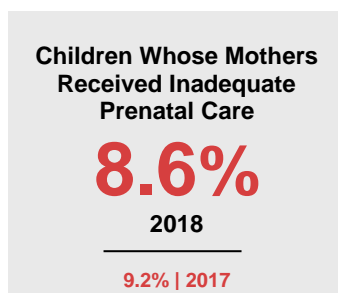

CHIPPEWA COUNTY

2020 COUNTY FACT SHEET

Minnesota

Child Population: **1,269,824**
Birth Rate per 1,000: **12.0**
Median Family Income: **$86,204**

Chippewa

Child Population: **2,727**
Birth Rate per 1,000: **13.8**
Median Family Income: **$69,653**

KIDS COUNT is a project of the Annie E. Casey Foundation. CDF-MN publishes an annual Minnesota KIDS COUNT Data Book to share trends in child well-being and foster discussion on data-driven solutions to improve child outcomes. To access the Minnesota KIDS COUNT Data Book and all county fact sheets, visit www.cdf-mn.org.

**children's
defense fund
minnesota**