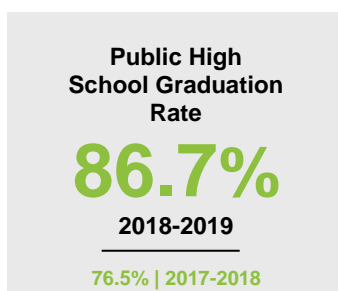

CHIPPEWA COUNTY

2020 COUNTY FACT SHEET

Minnesota

Child Population: **1,269,824**
Birth Rate per 1,000: **12.0**
Median Family Income: **$86,204**

Chippewa

Child Population: **2,727**
Birth Rate per 1,000: **13.8**
Median Family Income: **$69,653**

KIDS COUNT is a project of the Annie E. Casey Foundation. CDF-MN publishes an annual Minnesota KIDS COUNT Data Book to share trends in child well-being and foster discussion on data-driven solutions to improve child outcomes. To access the Minnesota KIDS COUNT Data Book and all county fact sheets, visit www.cdf-mn.org.

**children's
defense fund
minnesota**