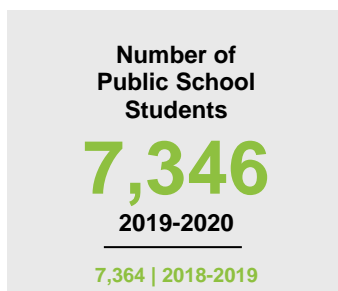

CHISAGO COUNTY

2020 COUNTY FACT SHEET

Minnesota

Child Population: **1,269,824**
 Birth Rate per 1,000: **12.0**
 Median Family Income: **\$86,204**

Chisago

Child Population: **12,481**
 Birth Rate per 1,000: **10.7**
 Median Family Income: **\$92,672**