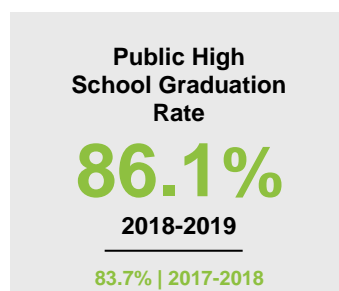

CHISAGO COUNTY

2020 COUNTY FACT SHEET

Minnesota

Child Population: **1,269,824**
 Birth Rate per 1,000: **12.0**
 Median Family Income: **\$86,204**

Chisago

Child Population: **12,481**
 Birth Rate per 1,000: **10.7**
 Median Family Income: **\$92,672**