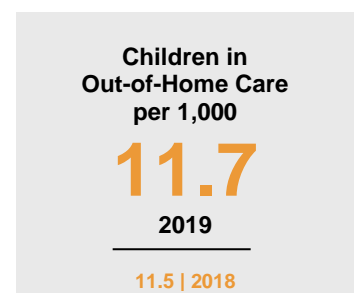

CHISAGO COUNTY

2020 COUNTY FACT SHEET

Minnesota

Child Population: **1,269,824**
 Birth Rate per 1,000: **12.0**
 Median Family Income: **\$86,204**

Chisago

Child Population: **12,481**
 Birth Rate per 1,000: **10.7**
 Median Family Income: **\$92,672**

KIDS COUNT is a project of the Annie E. Casey Foundation. CDF-MN publishes an annual Minnesota KIDS COUNT Data Book to share trends in child well-being and foster discussion on data-driven solutions to improve child outcomes. To access the Minnesota KIDS COUNT Data Book and all county fact sheets, visit www.cdf-mn.org.