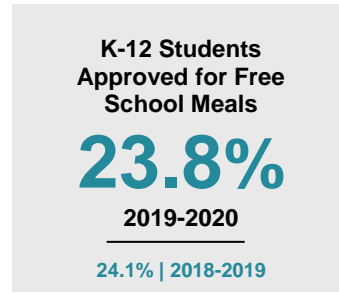

CHISAGO COUNTY

2020 COUNTY FACT SHEET

Minnesota

Child Population: **1,269,824**
 Birth Rate per 1,000: **12.0**
 Median Family Income: **\$86,204**

Chisago

Child Population: **12,481**
 Birth Rate per 1,000: **10.7**
 Median Family Income: **\$92,672**