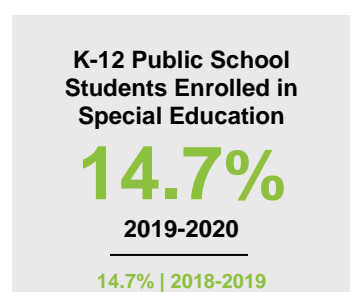

CHISAGO COUNTY

2020 COUNTY FACT SHEET

Minnesota

Child Population: **1,269,824**
 Birth Rate per 1,000: **12.0**
 Median Family Income: **\$86,204**

Chisago

Child Population: **12,481**
 Birth Rate per 1,000: **10.7**
 Median Family Income: **\$92,672**