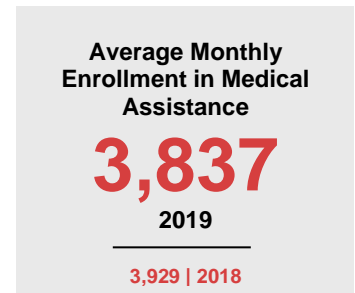

CHISAGO COUNTY

2020 COUNTY FACT SHEET

Minnesota

Child Population: **1,269,824**
 Birth Rate per 1,000: **12.0**
 Median Family Income: **\$86,204**

Chisago

Child Population: **12,481**
 Birth Rate per 1,000: **10.7**
 Median Family Income: **\$92,672**