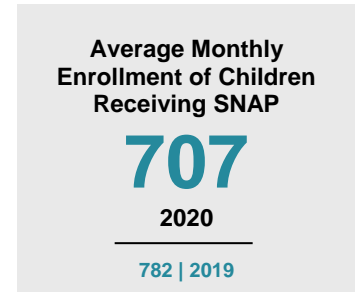

CHISAGO COUNTY

2020 COUNTY FACT SHEET

Minnesota

Child Population: **1,269,824**
 Birth Rate per 1,000: **12.0**
 Median Family Income: **\$86,204**

Chisago

Child Population: **12,481**
 Birth Rate per 1,000: **10.7**
 Median Family Income: **\$92,672**