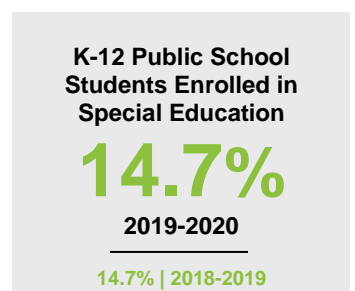

CHISAGO COUNTY

2020 COUNTY FACT SHEET

Minnesota

Child Population: **1,269,824**
 Birth Rate per 1,000: **12.0**
 Median Family Income: **\$86,204**

Chisago

Child Population: **12,481**
 Birth Rate per 1,000: **10.7**
 Median Family Income: **\$92,672**