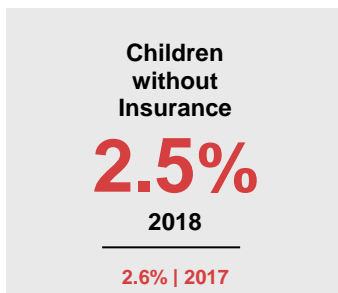

CHISAGO COUNTY

2020 COUNTY FACT SHEET

Minnesota

Child Population: **1,269,824**
 Birth Rate per 1,000: **12.0**
 Median Family Income: **\$86,204**

Chisago

Child Population: **12,481**
 Birth Rate per 1,000: **10.7**
 Median Family Income: **\$92,672**