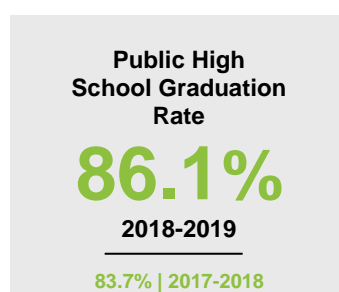

CHISAGO COUNTY

2020 COUNTY FACT SHEET

Minnesota

Child Population: **1,269,824**
 Birth Rate per 1,000: **12.0**
 Median Family Income: **\$86,204**

Chisago

Child Population: **12,481**
 Birth Rate per 1,000: **10.7**
 Median Family Income: **\$92,672**