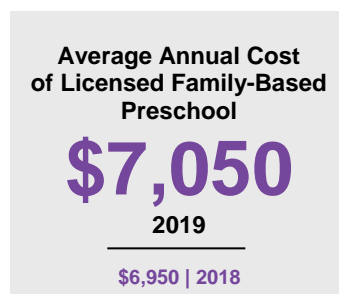

CHISAGO COUNTY

2020 COUNTY FACT SHEET

Minnesota

Child Population: **1,269,824**
 Birth Rate per 1,000: **12.0**
 Median Family Income: **\$86,204**

Chisago

Child Population: **12,481**
 Birth Rate per 1,000: **10.7**
 Median Family Income: **\$92,672**