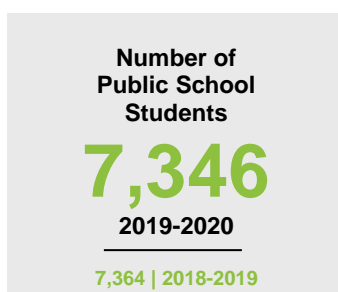

CHISAGO COUNTY

2020 COUNTY FACT SHEET

Minnesota

Child Population: **1,269,824**
 Birth Rate per 1,000: **12.0**
 Median Family Income: **\$86,204**

Chisago

Child Population: **12,481**
 Birth Rate per 1,000: **10.7**
 Median Family Income: **\$92,672**