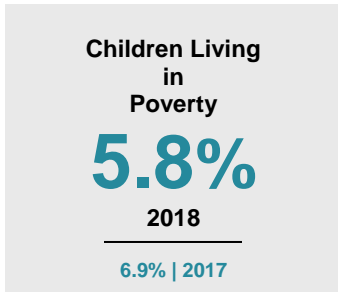

CHISAGO COUNTY

2020 COUNTY FACT SHEET

Minnesota

Child Population: **1,269,824**
 Birth Rate per 1,000: **12.0**
 Median Family Income: **\$86,204**

Chisago

Child Population: **12,481**
 Birth Rate per 1,000: **10.7**
 Median Family Income: **\$92,672**