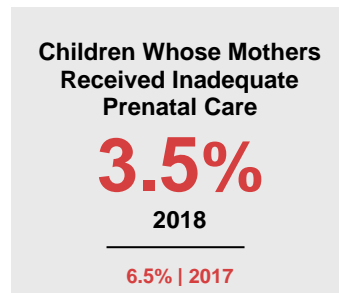

CHISAGO COUNTY

2020 COUNTY FACT SHEET

Minnesota

Child Population: **1,269,824**
 Birth Rate per 1,000: **12.0**
 Median Family Income: **\$86,204**

Chisago

Child Population: **12,481**
 Birth Rate per 1,000: **10.7**
 Median Family Income: **\$92,672**