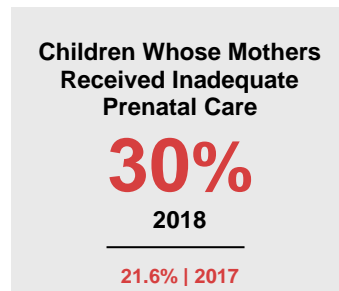

CLAY COUNTY

2020 COUNTY FACT SHEET

Minnesota

Child Population: **1,269,824**
 Birth Rate per 1,000: **12.0**
 Median Family Income: **\$86,204**

Clay

Child Population: **14,869**
 Birth Rate per 1,000: **12.8**
 Median Family Income: **\$83,265**