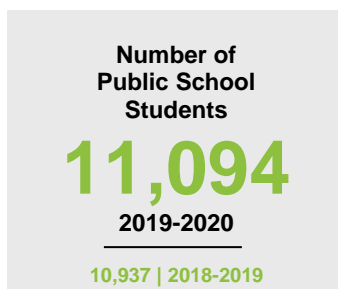

CLAY COUNTY

2020 COUNTY FACT SHEET

Minnesota

Child Population: **1,269,824**
Birth Rate per 1,000: **12.0**
Median Family Income: **$86,204**

Clay

Child Population: **14,869**
Birth Rate per 1,000: **12.8**
Median Family Income: **$83,265**

KIDS COUNT is a project of the Annie E. Casey Foundation. CDF-MN publishes an annual Minnesota KIDS COUNT Data Book to share trends in child well-being and foster discussion on data-driven solutions to improve child outcomes. To access the Minnesota KIDS COUNT Data Book and all county fact sheets, visit www.cdf-mn.org.

**children's
defense fund
minnesota**