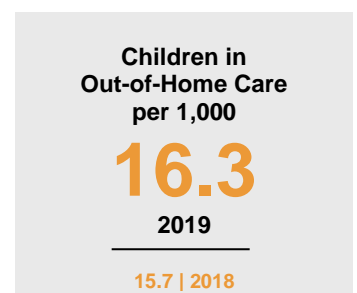

CLAY COUNTY

2020 COUNTY FACT SHEET

Minnesota

Child Population: **1,269,824**
 Birth Rate per 1,000: **12.0**
 Median Family Income: **\$86,204**

Clay

Child Population: **14,869**
 Birth Rate per 1,000: **12.8**
 Median Family Income: **\$83,265**

KIDS COUNT is a project of the Annie E. Casey Foundation. CDF-MN publishes an annual Minnesota KIDS COUNT Data Book to share trends in child well-being and foster discussion on data-driven solutions to improve child outcomes. To access the Minnesota KIDS COUNT Data Book and all county fact sheets, visit www.cdf-mn.org.