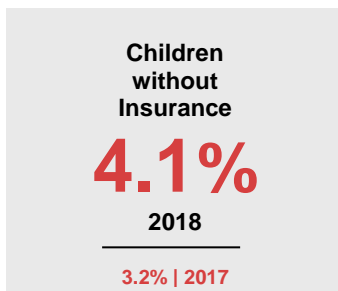

CLAY COUNTY

2020 COUNTY FACT SHEET

Minnesota

Child Population: **1,269,824**
 Birth Rate per 1,000: **12.0**
 Median Family Income: **\$86,204**

Clay

Child Population: **14,869**
 Birth Rate per 1,000: **12.8**
 Median Family Income: **\$83,265**