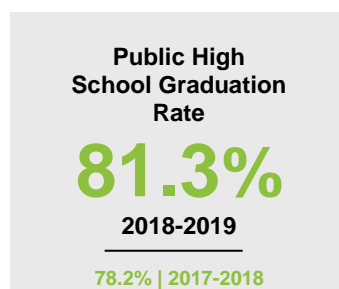

CLAY COUNTY

2020 COUNTY FACT SHEET

Minnesota

Child Population: **1,269,824**
Birth Rate per 1,000: **12.0**
Median Family Income: **$86,204**

Clay

Child Population: **14,869**
Birth Rate per 1,000: **12.8**
Median Family Income: **$83,265**

KIDS COUNT is a project of the Annie E. Casey Foundation. CDF-MN publishes an annual Minnesota KIDS COUNT Data Book to share trends in child well-being and foster discussion on data-driven solutions to improve child outcomes. To access the Minnesota KIDS COUNT Data Book and all county fact sheets, visit www.cdf-mn.org.

**children's
defense fund
minnesota**