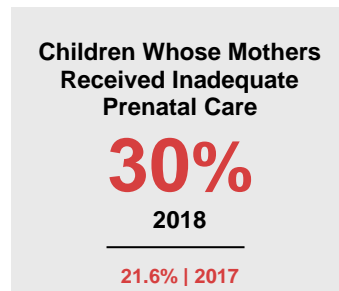

CLAY COUNTY

2020 COUNTY FACT SHEET

Minnesota

Child Population: **1,269,824**
Birth Rate per 1,000: **12.0**
Median Family Income: **$86,204**

Clay

Child Population: **14,869**
Birth Rate per 1,000: **12.8**
Median Family Income: **$83,265**

KIDS COUNT is a project of the Annie E. Casey Foundation. CDF-MN publishes an annual Minnesota KIDS COUNT Data Book to share trends in child well-being and foster discussion on data-driven solutions to improve child outcomes. To access the Minnesota KIDS COUNT Data Book and all county fact sheets, visit www.cdf-mn.org.

**children's
defense fund
minnesota**