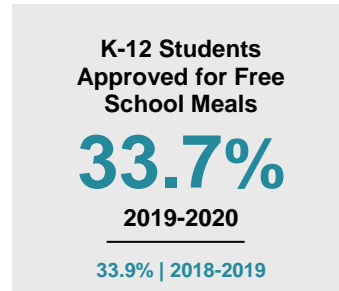

CLAY COUNTY

2020 COUNTY FACT SHEET

Minnesota

Child Population: **1,269,824**
Birth Rate per 1,000: **12.0**
Median Family Income: **$86,204**

Clay

Child Population: **14,869**
Birth Rate per 1,000: **12.8**
Median Family Income: **$83,265**

KIDS COUNT is a project of the Annie E. Casey Foundation. CDF-MN publishes an annual Minnesota KIDS COUNT Data Book to share trends in child well-being and foster discussion on data-driven solutions to improve child outcomes. To access the Minnesota KIDS COUNT Data Book and all county fact sheets, visit www.cdf-mn.org.

**children's
defense fund
minnesota**