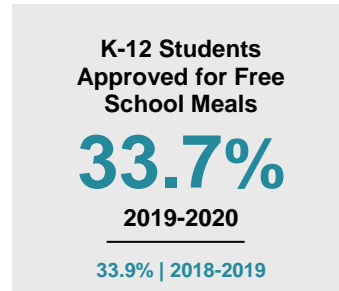

CLAY COUNTY

2020 COUNTY FACT SHEET

Minnesota

Child Population: **1,269,824**
 Birth Rate per 1,000: **12.0**
 Median Family Income: **\$86,204**

Clay

Child Population: **14,869**
 Birth Rate per 1,000: **12.8**
 Median Family Income: **\$83,265**