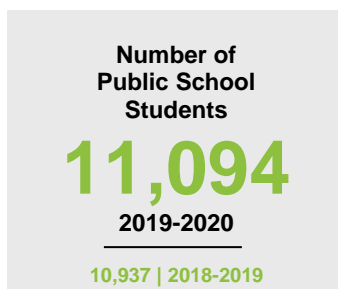

CLAY COUNTY

2020 COUNTY FACT SHEET

Minnesota

Child Population: **1,269,824**
 Birth Rate per 1,000: **12.0**
 Median Family Income: **\$86,204**

Clay

Child Population: **14,869**
 Birth Rate per 1,000: **12.8**
 Median Family Income: **\$83,265**