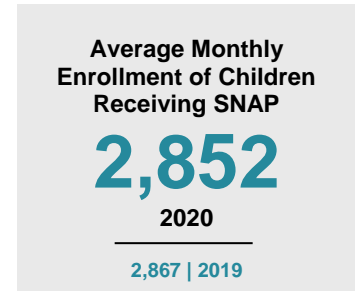

CLAY COUNTY

2020 COUNTY FACT SHEET

Minnesota

Child Population: **1,269,824**
Birth Rate per 1,000: **12.0**
Median Family Income: **$86,204**

Clay

Child Population: **14,869**
Birth Rate per 1,000: **12.8**
Median Family Income: **$83,265**

KIDS COUNT is a project of the Annie E. Casey Foundation. CDF-MN publishes an annual Minnesota KIDS COUNT Data Book to share trends in child well-being and foster discussion on data-driven solutions to improve child outcomes. To access the Minnesota KIDS COUNT Data Book and all county fact sheets, visit www.cdf-mn.org.

**children's
defense fund
minnesota**