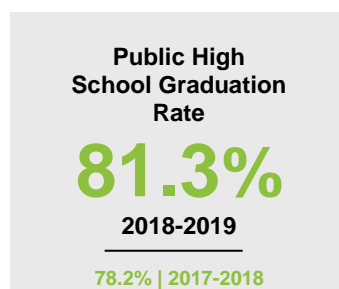

CLAY COUNTY

2020 COUNTY FACT SHEET

Minnesota

Child Population: **1,269,824**
 Birth Rate per 1,000: **12.0**
 Median Family Income: **\$86,204**

Clay

Child Population: **14,869**
 Birth Rate per 1,000: **12.8**
 Median Family Income: **\$83,265**