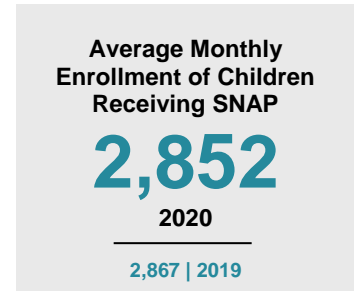

CLAY COUNTY

2020 COUNTY FACT SHEET

Minnesota

Child Population: **1,269,824**
 Birth Rate per 1,000: **12.0**
 Median Family Income: **\$86,204**

Clay

Child Population: **14,869**
 Birth Rate per 1,000: **12.8**
 Median Family Income: **\$83,265**