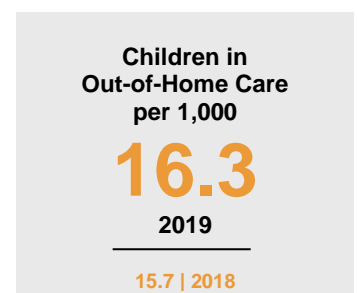

CLAY COUNTY

2020 COUNTY FACT SHEET

Minnesota

Child Population: **1,269,824**
Birth Rate per 1,000: **12.0**
Median Family Income: **$86,204**

Clay

Child Population: **14,869**
Birth Rate per 1,000: **12.8**
Median Family Income: **$83,265**

KIDS COUNT is a project of the Annie E. Casey Foundation. CDF-MN publishes an annual Minnesota KIDS COUNT Data Book to share trends in child well-being and foster discussion on data-driven solutions to improve child outcomes. To access the Minnesota KIDS COUNT Data Book and all county fact sheets, visit www.cdf-mn.org.

**children's
defense fund
minnesota**