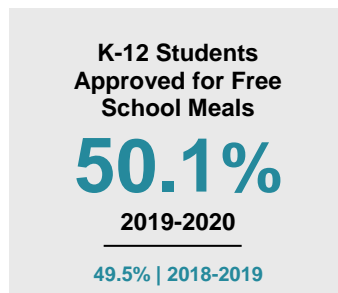

CLEARWATER COUNTY

2020 COUNTY FACT SHEET

Minnesota

Child Population: **1,269,824**
Birth Rate per 1,000: **12.0**
Median Family Income: **$86,204**

Clearwater

Child Population: **2,095**
Birth Rate per 1,000: **12.9**
Median Family Income: **$60,708**

KIDS COUNT is a project of the Annie E. Casey Foundation. CDF-MN publishes an annual Minnesota KIDS COUNT Data Book to share trends in child well-being and foster discussion on data-driven solutions to improve child outcomes. To access the Minnesota KIDS COUNT Data Book and all county fact sheets, visit www.cdf-mn.org.

**children's
defense fund
minnesota**