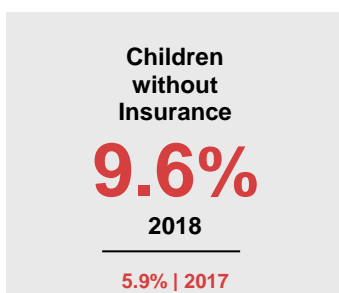

CLEARWATER COUNTY

2020 COUNTY FACT SHEET

Minnesota

Child Population: **1,269,824**
Birth Rate per 1,000: **12.0**
Median Family Income: **$86,204**

Clearwater

Child Population: **2,095**
Birth Rate per 1,000: **12.9**
Median Family Income: **$60,708**

KIDS COUNT is a project of the Annie E. Casey Foundation. CDF-MN publishes an annual Minnesota KIDS COUNT Data Book to share trends in child well-being and foster discussion on data-driven solutions to improve child outcomes. To access the Minnesota KIDS COUNT Data Book and all county fact sheets, visit www.cdf-mn.org.

**children's
defense fund
minnesota**