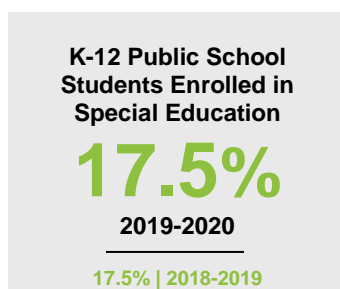

CLEARWATER COUNTY

2020 COUNTY FACT SHEET

Minnesota

Child Population: **1,269,824**
 Birth Rate per 1,000: **12.0**
 Median Family Income: **\$86,204**

Clearwater

Child Population: **2,095**
 Birth Rate per 1,000: **12.9**
 Median Family Income: **\$60,708**