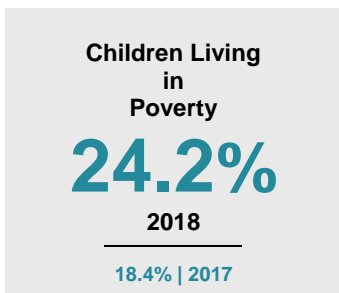

CLEARWATER COUNTY

2020 COUNTY FACT SHEET

Minnesota

Child Population: **1,269,824**
Birth Rate per 1,000: **12.0**
Median Family Income: **$86,204**

Clearwater

Child Population: **2,095**
Birth Rate per 1,000: **12.9**
Median Family Income: **$60,708**

KIDS COUNT is a project of the Annie E. Casey Foundation. CDF-MN publishes an annual Minnesota KIDS COUNT Data Book to share trends in child well-being and foster discussion on data-driven solutions to improve child outcomes. To access the Minnesota KIDS COUNT Data Book and all county fact sheets, visit www.cdf-mn.org.

**children's
defense fund
minnesota**