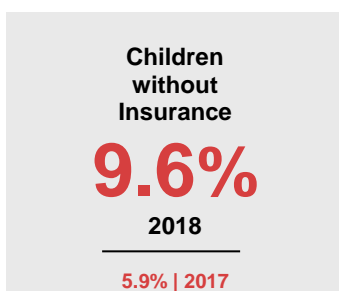

CLEARWATER COUNTY

2020 COUNTY FACT SHEET

Minnesota

Child Population: **1,269,824**
 Birth Rate per 1,000: **12.0**
 Median Family Income: **\$86,204**

Clearwater

Child Population: **2,095**
 Birth Rate per 1,000: **12.9**
 Median Family Income: **\$60,708**