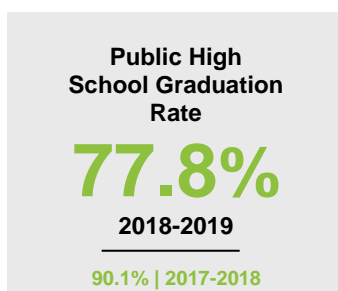

CLEARWATER COUNTY

2020 COUNTY FACT SHEET

Minnesota

Child Population: **1,269,824**
Birth Rate per 1,000: **12.0**
Median Family Income: **$86,204**

Clearwater

Child Population: **2,095**
Birth Rate per 1,000: **12.9**
Median Family Income: **$60,708**

KIDS COUNT is a project of the Annie E. Casey Foundation. CDF-MN publishes an annual Minnesota KIDS COUNT Data Book to share trends in child well-being and foster discussion on data-driven solutions to improve child outcomes. To access the Minnesota KIDS COUNT Data Book and all county fact sheets, visit www.cdf-mn.org.

**children's
defense fund
minnesota**