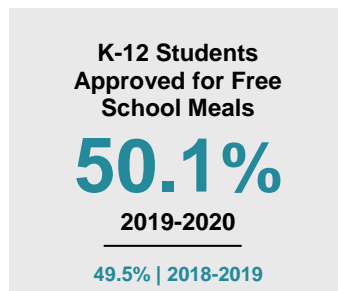

CLEARWATER COUNTY

2020 COUNTY FACT SHEET

Minnesota

Child Population: **1,269,824**
 Birth Rate per 1,000: **12.0**
 Median Family Income: **\$86,204**

Clearwater

Child Population: **2,095**
 Birth Rate per 1,000: **12.9**
 Median Family Income: **\$60,708**