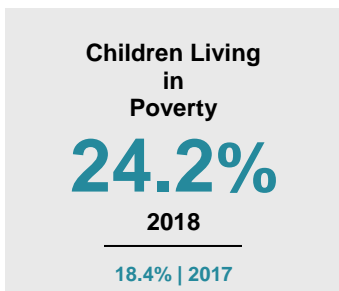

CLEARWATER COUNTY

2020 COUNTY FACT SHEET

Minnesota

Child Population: **1,269,824**
 Birth Rate per 1,000: **12.0**
 Median Family Income: **\$86,204**

Clearwater

Child Population: **2,095**
 Birth Rate per 1,000: **12.9**
 Median Family Income: **\$60,708**