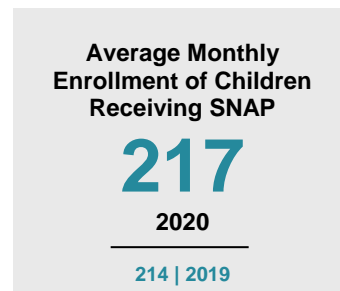

CLEARWATER COUNTY

2020 COUNTY FACT SHEET

Minnesota

Child Population: **1,269,824**
 Birth Rate per 1,000: **12.0**
 Median Family Income: **\$86,204**

Clearwater

Child Population: **2,095**
 Birth Rate per 1,000: **12.9**
 Median Family Income: **\$60,708**