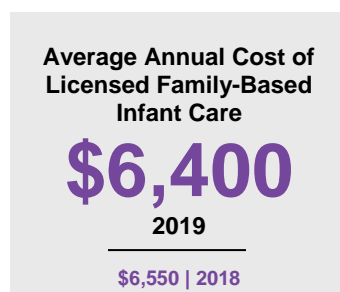

CLEARWATER COUNTY

2020 COUNTY FACT SHEET

Minnesota

Child Population: **1,269,824**
Birth Rate per 1,000: **12.0**
Median Family Income: **$86,204**

Clearwater

Child Population: **2,095**
Birth Rate per 1,000: **12.9**
Median Family Income: **$60,708**

KIDS COUNT is a project of the Annie E. Casey Foundation. CDF-MN publishes an annual Minnesota KIDS COUNT Data Book to share trends in child well-being and foster discussion on data-driven solutions to improve child outcomes. To access the Minnesota KIDS COUNT Data Book and all county fact sheets, visit www.cdf-mn.org.

**children's
defense fund
minnesota**