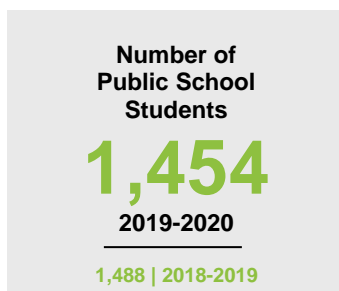

CLEARWATER COUNTY

2020 COUNTY FACT SHEET

Minnesota

Child Population: **1,269,824**
Birth Rate per 1,000: **12.0**
Median Family Income: **$86,204**

Clearwater

Child Population: **2,095**
Birth Rate per 1,000: **12.9**
Median Family Income: **$60,708**

KIDS COUNT is a project of the Annie E. Casey Foundation. CDF-MN publishes an annual Minnesota KIDS COUNT Data Book to share trends in child well-being and foster discussion on data-driven solutions to improve child outcomes. To access the Minnesota KIDS COUNT Data Book and all county fact sheets, visit www.cdf-mn.org.

**children's
defense fund
minnesota**