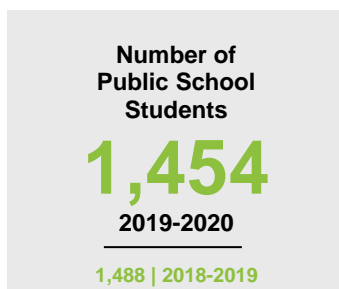

CLEARWATER COUNTY

2020 COUNTY FACT SHEET

Minnesota

Child Population: **1,269,824**
 Birth Rate per 1,000: **12.0**
 Median Family Income: **\$86,204**

Clearwater

Child Population: **2,095**
 Birth Rate per 1,000: **12.9**
 Median Family Income: **\$60,708**