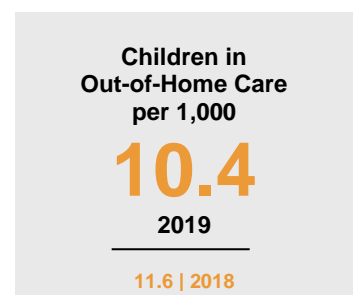

DODGE COUNTY

2020 COUNTY FACT SHEET

Minnesota

Child Population: **1,269,824**
 Birth Rate per 1,000: **12.0**
 Median Family Income: **\$86,204**

Dodge

Child Population: **5,426**
 Birth Rate per 1,000: **12.2**
 Median Family Income: **\$80,129**

KIDS COUNT is a project of the Annie E. Casey Foundation. CDF-MN publishes an annual Minnesota KIDS COUNT Data Book to share trends in child well-being and foster discussion on data-driven solutions to improve child outcomes. To access the Minnesota KIDS COUNT Data Book and all county fact sheets, visit www.cdf-mn.org.