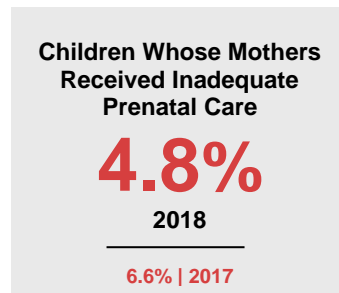

DODGE COUNTY

2020 COUNTY FACT SHEET

Minnesota

Child Population: **1,269,824**
 Birth Rate per 1,000: **12.0**
 Median Family Income: **\$86,204**

Dodge

Child Population: **5,426**
 Birth Rate per 1,000: **12.2**
 Median Family Income: **\$80,129**