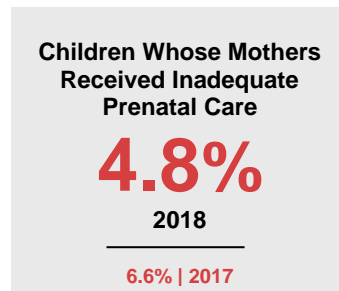

DODGE COUNTY

2020 COUNTY FACT SHEET

Minnesota

Child Population: **1,269,824**
Birth Rate per 1,000: **12.0**
Median Family Income: **$86,204**

Dodge

Child Population: **5,426**
Birth Rate per 1,000: **12.2**
Median Family Income: **$80,129**

KIDS COUNT is a project of the Annie E. Casey Foundation. CDF-MN publishes an annual Minnesota KIDS COUNT Data Book to share trends in child well-being and foster discussion on data-driven solutions to improve child outcomes. To access the Minnesota KIDS COUNT Data Book and all county fact sheets, visit www.cdf-mn.org.

**children's
defense fund
minnesota**