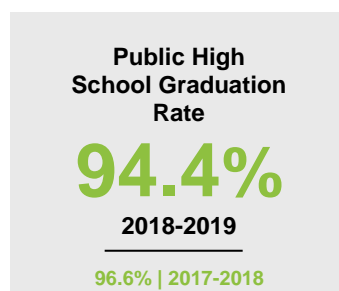

DODGE COUNTY

2020 COUNTY FACT SHEET

Minnesota

Child Population: **1,269,824**
 Birth Rate per 1,000: **12.0**
 Median Family Income: **\$86,204**

Dodge

Child Population: **5,426**
 Birth Rate per 1,000: **12.2**
 Median Family Income: **\$80,129**