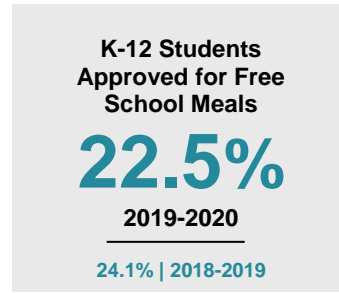

DODGE COUNTY

2020 COUNTY FACT SHEET

Minnesota

Child Population: **1,269,824**
 Birth Rate per 1,000: **12.0**
 Median Family Income: **\$86,204**

Dodge

Child Population: **5,426**
 Birth Rate per 1,000: **12.2**
 Median Family Income: **\$80,129**