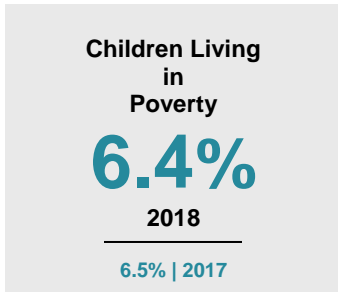

DODGE COUNTY

2020 COUNTY FACT SHEET

Minnesota

Child Population: **1,269,824**
 Birth Rate per 1,000: **12.0**
 Median Family Income: **\$86,204**

Dodge

Child Population: **5,426**
 Birth Rate per 1,000: **12.2**
 Median Family Income: **\$80,129**