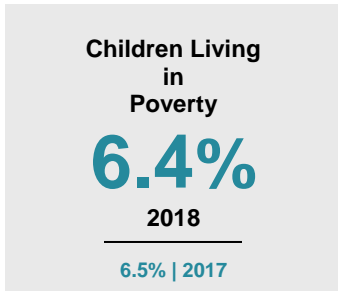

DODGE COUNTY

2020 COUNTY FACT SHEET

Minnesota

Child Population: **1,269,824**
Birth Rate per 1,000: **12.0**
Median Family Income: **$86,204**

Dodge

Child Population: **5,426**
Birth Rate per 1,000: **12.2**
Median Family Income: **$80,129**

KIDS COUNT is a project of the Annie E. Casey Foundation. CDF-MN publishes an annual Minnesota KIDS COUNT Data Book to share trends in child well-being and foster discussion on data-driven solutions to improve child outcomes. To access the Minnesota KIDS COUNT Data Book and all county fact sheets, visit www.cdf-mn.org.

**children's
defense fund
minnesota**