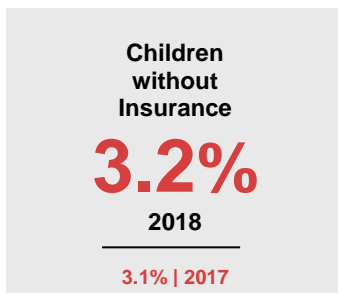

DODGE COUNTY

2020 COUNTY FACT SHEET

Minnesota

Child Population: **1,269,824**
 Birth Rate per 1,000: **12.0**
 Median Family Income: **\$86,204**

Dodge

Child Population: **5,426**
 Birth Rate per 1,000: **12.2**
 Median Family Income: **\$80,129**