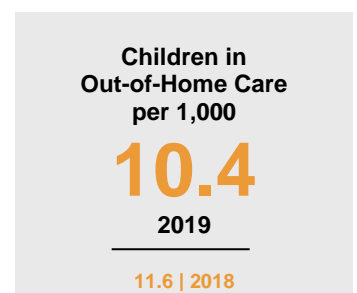

DODGE COUNTY

2020 COUNTY FACT SHEET

Minnesota

Child Population: **1,269,824**
Birth Rate per 1,000: **12.0**
Median Family Income: **$86,204**

Dodge

Child Population: **5,426**
Birth Rate per 1,000: **12.2**
Median Family Income: **$80,129**

KIDS COUNT is a project of the Annie E. Casey Foundation. CDF-MN publishes an annual Minnesota KIDS COUNT Data Book to share trends in child well-being and foster discussion on data-driven solutions to improve child outcomes. To access the Minnesota KIDS COUNT Data Book and all county fact sheets, visit www.cdf-mn.org.

**children's
defense fund
minnesota**