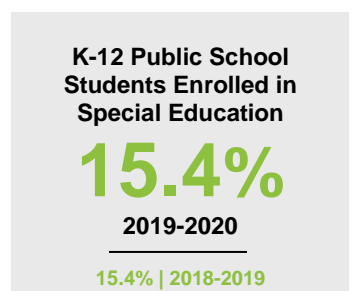

DODGE COUNTY

2020 COUNTY FACT SHEET

Minnesota

Child Population: **1,269,824**
 Birth Rate per 1,000: **12.0**
 Median Family Income: **\$86,204**

Dodge

Child Population: **5,426**
 Birth Rate per 1,000: **12.2**
 Median Family Income: **\$80,129**