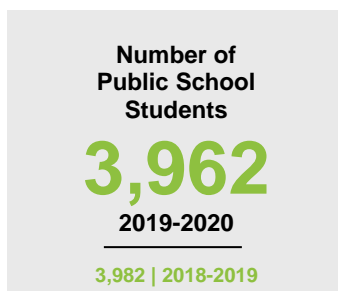

DODGE COUNTY

2020 COUNTY FACT SHEET

Minnesota

Child Population: **1,269,824**
 Birth Rate per 1,000: **12.0**
 Median Family Income: **\$86,204**

Dodge

Child Population: **5,426**
 Birth Rate per 1,000: **12.2**
 Median Family Income: **\$80,129**