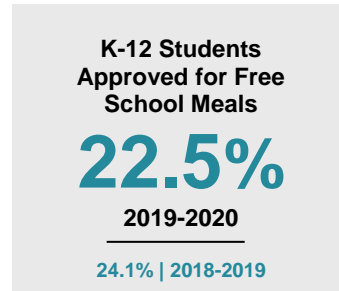

DODGE COUNTY

2020 COUNTY FACT SHEET

Minnesota

Child Population: **1,269,824**
Birth Rate per 1,000: **12.0**
Median Family Income: **$86,204**

Dodge

Child Population: **5,426**
Birth Rate per 1,000: **12.2**
Median Family Income: **$80,129**

KIDS COUNT is a project of the Annie E. Casey Foundation. CDF-MN publishes an annual Minnesota KIDS COUNT Data Book to share trends in child well-being and foster discussion on data-driven solutions to improve child outcomes. To access the Minnesota KIDS COUNT Data Book and all county fact sheets, visit www.cdf-mn.org.

**children's
defense fund
minnesota**