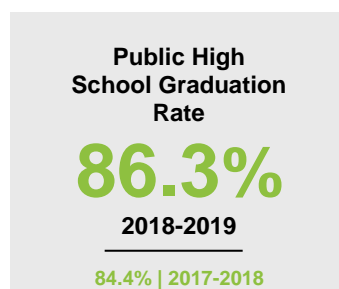

DOUGLAS COUNTY

2020 COUNTY FACT SHEET

Minnesota

Child Population: **1,269,824**
 Birth Rate per 1,000: **12.0**
 Median Family Income: **\$86,204**

Douglas

Child Population: **7,863**
 Birth Rate per 1,000: **11.4**
 Median Family Income: **\$76,661**