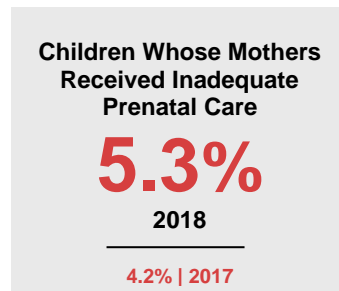

DOUGLAS COUNTY

2020 COUNTY FACT SHEET

Minnesota

Child Population: **1,269,824**
 Birth Rate per 1,000: **12.0**
 Median Family Income: **\$86,204**

Douglas

Child Population: **7,863**
 Birth Rate per 1,000: **11.4**
 Median Family Income: **\$76,661**