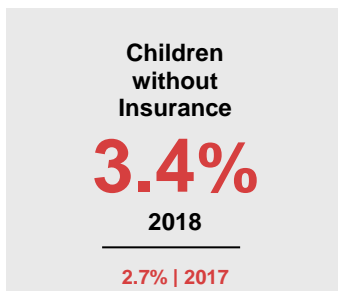

DOUGLAS COUNTY

2020 COUNTY FACT SHEET

Minnesota

Child Population: **1,269,824**
 Birth Rate per 1,000: **12.0**
 Median Family Income: **\$86,204**

Douglas

Child Population: **7,863**
 Birth Rate per 1,000: **11.4**
 Median Family Income: **\$76,661**