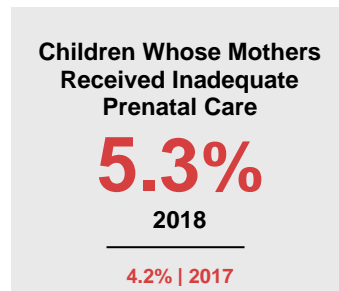

DOUGLAS COUNTY

2020 COUNTY FACT SHEET

Minnesota

Child Population: **1,269,824**
Birth Rate per 1,000: **12.0**
Median Family Income: **$86,204**

Douglas

Child Population: **7,863**
Birth Rate per 1,000: **11.4**
Median Family Income: **$76,661**

KIDS COUNT is a project of the Annie E. Casey Foundation. CDF-MN publishes an annual Minnesota KIDS COUNT Data Book to share trends in child well-being and foster discussion on data-driven solutions to improve child outcomes. To access the Minnesota KIDS COUNT Data Book and all county fact sheets, visit www.cdf-mn.org.

children's defense fund minnesota