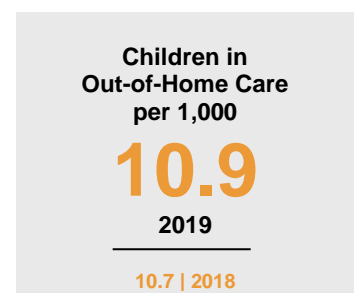

DOUGLAS COUNTY

2020 COUNTY FACT SHEET

Minnesota

Child Population: **1,269,824**
Birth Rate per 1,000: **12.0**
Median Family Income: **$86,204**

Douglas

Child Population: **7,863**
Birth Rate per 1,000: **11.4**
Median Family Income: **$76,661**

KIDS COUNT is a project of the Annie E. Casey Foundation. CDF-MN publishes an annual Minnesota KIDS COUNT Data Book to share trends in child well-being and foster discussion on data-driven solutions to improve child outcomes. To access the Minnesota KIDS COUNT Data Book and all county fact sheets, visit www.cdf-mn.org.

children's defense fund minnesota