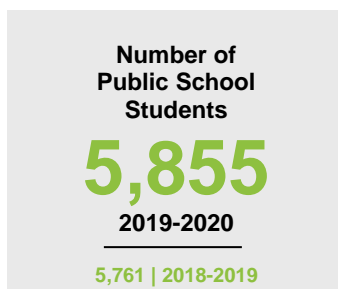

DOUGLAS COUNTY

2020 COUNTY FACT SHEET

Minnesota

Child Population: **1,269,824**
 Birth Rate per 1,000: **12.0**
 Median Family Income: **\$86,204**

Douglas

Child Population: **7,863**
 Birth Rate per 1,000: **11.4**
 Median Family Income: **\$76,661**