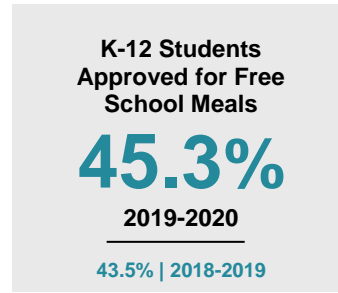

FARIBAULT COUNTY

2020 COUNTY FACT SHEET

Minnesota

Child Population: **1,269,824**
 Birth Rate per 1,000: **12.0**
 Median Family Income: **\$86,204**

Faribault

Child Population: **2,938**
 Birth Rate per 1,000: **11.3**
 Median Family Income: **\$67,694**