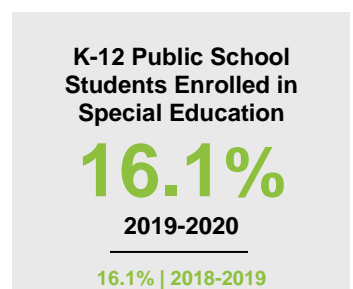

FARIBAULT COUNTY

2020 COUNTY FACT SHEET

Minnesota

Child Population: **1,269,824**
 Birth Rate per 1,000: **12.0**
 Median Family Income: **\$86,204**

Faribault

Child Population: **2,938**
 Birth Rate per 1,000: **11.3**
 Median Family Income: **\$67,694**