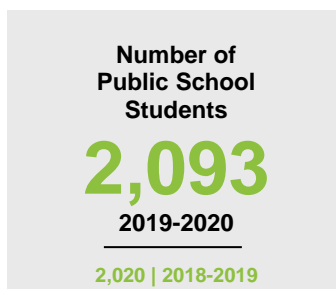

FARIBAULT COUNTY

2020 COUNTY FACT SHEET

Minnesota

Child Population: **1,269,824**
 Birth Rate per 1,000: **12.0**
 Median Family Income: **\$86,204**

Faribault

Child Population: **2,938**
 Birth Rate per 1,000: **11.3**
 Median Family Income: **\$67,694**