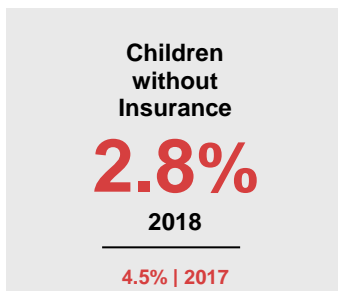

FARIBAULT COUNTY

2020 COUNTY FACT SHEET

Minnesota

Child Population: **1,269,824**
 Birth Rate per 1,000: **12.0**
 Median Family Income: **\$86,204**

Faribault

Child Population: **2,938**
 Birth Rate per 1,000: **11.3**
 Median Family Income: **\$67,694**