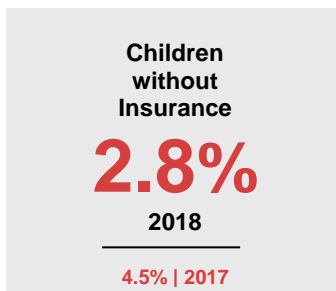

FARIBAULT COUNTY

2020 COUNTY FACT SHEET

Minnesota

Child Population: **1,269,824**
 Birth Rate per 1,000: **12.0**
 Median Family Income: **\$86,204**

Faribault

Child Population: **2,938**
 Birth Rate per 1,000: **11.3**
 Median Family Income: **\$67,694**