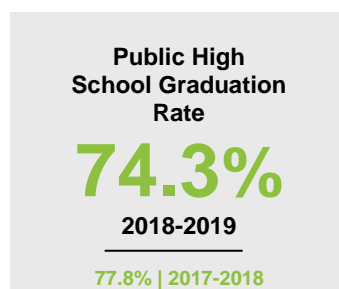

FARIBAULT COUNTY

2020 COUNTY FACT SHEET

Minnesota

Child Population: **1,269,824**
 Birth Rate per 1,000: **12.0**
 Median Family Income: **\$86,204**

Faribault

Child Population: **2,938**
 Birth Rate per 1,000: **11.3**
 Median Family Income: **\$67,694**