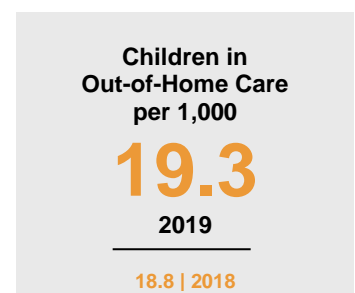

FARIBAULT COUNTY

2020 COUNTY FACT SHEET

Minnesota

Child Population: **1,269,824**
 Birth Rate per 1,000: **12.0**
 Median Family Income: **\$86,204**

Faribault

Child Population: **2,938**
 Birth Rate per 1,000: **11.3**
 Median Family Income: **\$67,694**

KIDS COUNT is a project of the Annie E. Casey Foundation. CDF-MN publishes an annual Minnesota KIDS COUNT Data Book to share trends in child well-being and foster discussion on data-driven solutions to improve child outcomes. To access the Minnesota KIDS COUNT Data Book and all county fact sheets, visit www.cdf-mn.org.