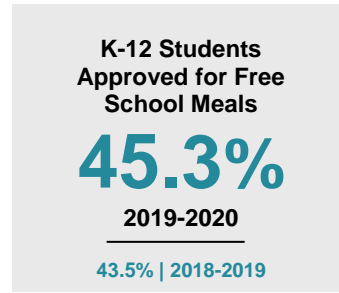

FARIBAULT COUNTY

2020 COUNTY FACT SHEET

Minnesota

Child Population: **1,269,824**
 Birth Rate per 1,000: **12.0**
 Median Family Income: **\$86,204**

Faribault

Child Population: **2,938**
 Birth Rate per 1,000: **11.3**
 Median Family Income: **\$67,694**