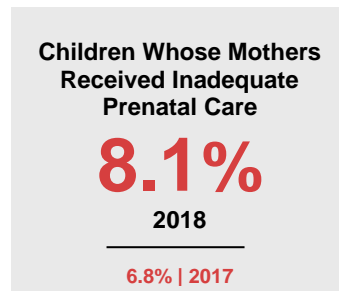

FARIBAULT COUNTY

2020 COUNTY FACT SHEET

Minnesota

Child Population: **1,269,824**
 Birth Rate per 1,000: **12.0**
 Median Family Income: **\$86,204**

Faribault

Child Population: **2,938**
 Birth Rate per 1,000: **11.3**
 Median Family Income: **\$67,694**