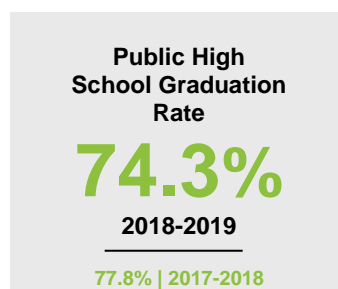

FARIBAULT COUNTY

2020 COUNTY FACT SHEET

Minnesota

Child Population: **1,269,824**
 Birth Rate per 1,000: **12.0**
 Median Family Income: **\$86,204**

Faribault

Child Population: **2,938**
 Birth Rate per 1,000: **11.3**
 Median Family Income: **\$67,694**