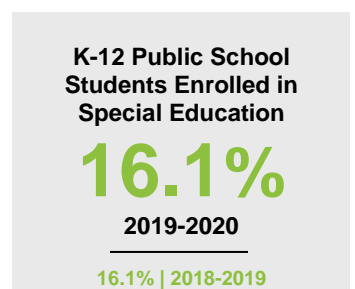

FARIBAULT COUNTY

2020 COUNTY FACT SHEET

Minnesota

Child Population: **1,269,824**
 Birth Rate per 1,000: **12.0**
 Median Family Income: **\$86,204**

Faribault

Child Population: **2,938**
 Birth Rate per 1,000: **11.3**
 Median Family Income: **\$67,694**