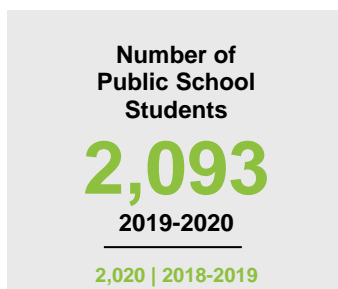

FARIBAULT COUNTY

2020 COUNTY FACT SHEET

Minnesota

Child Population: **1,269,824**
 Birth Rate per 1,000: **12.0**
 Median Family Income: **\$86,204**

Faribault

Child Population: **2,938**
 Birth Rate per 1,000: **11.3**
 Median Family Income: **\$67,694**