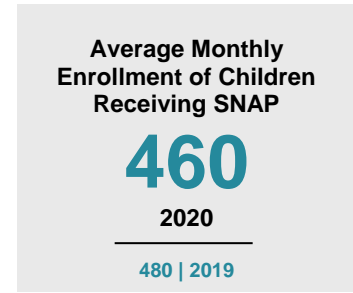

FARIBAULT COUNTY

2020 COUNTY FACT SHEET

Minnesota

Child Population: **1,269,824**
 Birth Rate per 1,000: **12.0**
 Median Family Income: **\$86,204**

Faribault

Child Population: **2,938**
 Birth Rate per 1,000: **11.3**
 Median Family Income: **\$67,694**