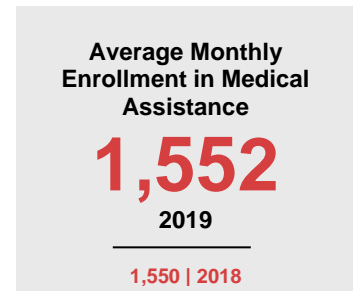

FARIBAULT COUNTY

2020 COUNTY FACT SHEET

Minnesota

Child Population: **1,269,824**
 Birth Rate per 1,000: **12.0**
 Median Family Income: **\$86,204**

Faribault

Child Population: **2,938**
 Birth Rate per 1,000: **11.3**
 Median Family Income: **\$67,694**