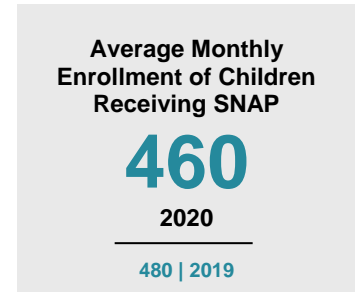

FARIBAULT COUNTY

2020 COUNTY FACT SHEET

Minnesota

Child Population: **1,269,824**
 Birth Rate per 1,000: **12.0**
 Median Family Income: **\$86,204**

Faribault

Child Population: **2,938**
 Birth Rate per 1,000: **11.3**
 Median Family Income: **\$67,694**