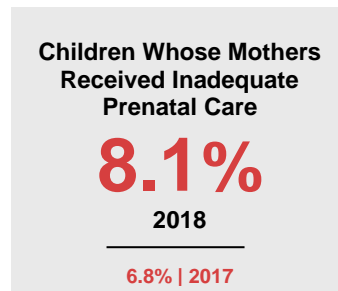

FARIBAULT COUNTY

2020 COUNTY FACT SHEET

Minnesota

Child Population: **1,269,824**
 Birth Rate per 1,000: **12.0**
 Median Family Income: **\$86,204**

Faribault

Child Population: **2,938**
 Birth Rate per 1,000: **11.3**
 Median Family Income: **\$67,694**