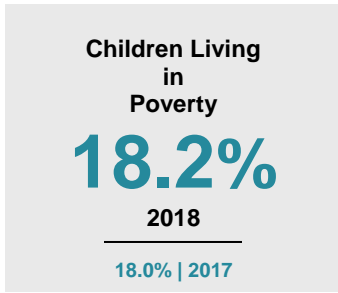

FARIBAULT COUNTY

2020 COUNTY FACT SHEET

Minnesota

Child Population: **1,269,824**
 Birth Rate per 1,000: **12.0**
 Median Family Income: **\$86,204**

Faribault

Child Population: **2,938**
 Birth Rate per 1,000: **11.3**
 Median Family Income: **\$67,694**