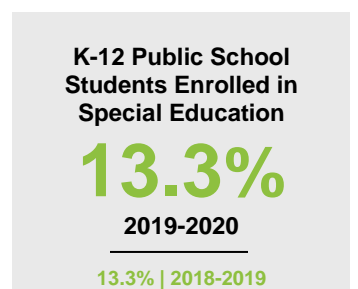

FILLMORE COUNTY

2020 COUNTY FACT SHEET

Minnesota

Child Population: **1,269,824**
 Birth Rate per 1,000: **12.0**
 Median Family Income: **\$86,204**

Fillmore

Child Population: **5,052**
 Birth Rate per 1,000: **11.7**
 Median Family Income: **\$74,621**