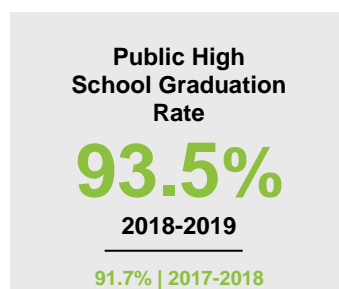

FILLMORE COUNTY

2020 COUNTY FACT SHEET

Minnesota

Child Population: **1,269,824**
 Birth Rate per 1,000: **12.0**
 Median Family Income: **\$86,204**

Fillmore

Child Population: **5,052**
 Birth Rate per 1,000: **11.7**
 Median Family Income: **\$74,621**