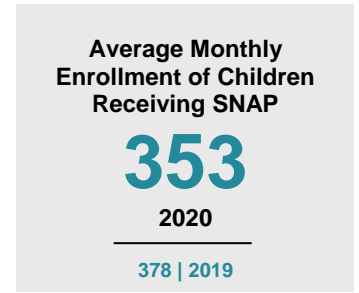

FILLMORE COUNTY

2020 COUNTY FACT SHEET

Minnesota

Child Population: **1,269,824**
 Birth Rate per 1,000: **12.0**
 Median Family Income: **\$86,204**

Fillmore

Child Population: **5,052**
 Birth Rate per 1,000: **11.7**
 Median Family Income: **\$74,621**