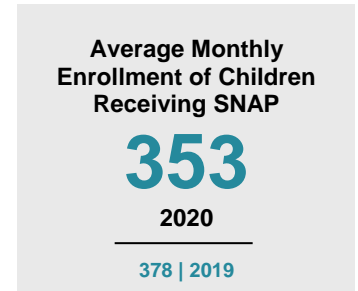

FILLMORE COUNTY

2020 COUNTY FACT SHEET

Minnesota

Child Population: **1,269,824**
 Birth Rate per 1,000: **12.0**
 Median Family Income: **\$86,204**

Fillmore

Child Population: **5,052**
 Birth Rate per 1,000: **11.7**
 Median Family Income: **\$74,621**