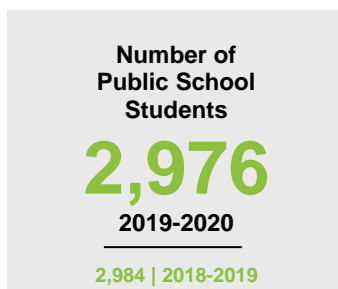

FILLMORE COUNTY

2020 COUNTY FACT SHEET

Minnesota

Child Population: **1,269,824**
 Birth Rate per 1,000: **12.0**
 Median Family Income: **\$86,204**

Fillmore

Child Population: **5,052**
 Birth Rate per 1,000: **11.7**
 Median Family Income: **\$74,621**