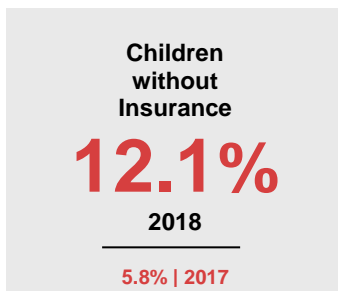

FILLMORE COUNTY

2020 COUNTY FACT SHEET

Minnesota

Child Population: **1,269,824**
 Birth Rate per 1,000: **12.0**
 Median Family Income: **\$86,204**

Fillmore

Child Population: **5,052**
 Birth Rate per 1,000: **11.7**
 Median Family Income: **\$74,621**