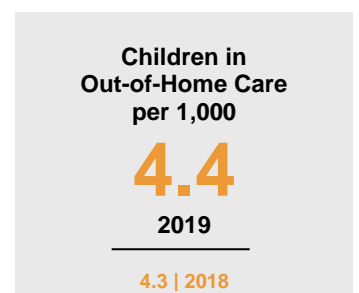

FILLMORE COUNTY

2020 COUNTY FACT SHEET

Minnesota

Child Population: **1,269,824**
 Birth Rate per 1,000: **12.0**
 Median Family Income: **\$86,204**

Fillmore

Child Population: **5,052**
 Birth Rate per 1,000: **11.7**
 Median Family Income: **\$74,621**

KIDS COUNT is a project of the Annie E. Casey Foundation. CDF-MN publishes an annual Minnesota KIDS COUNT Data Book to share trends in child well-being and foster discussion on data-driven solutions to improve child outcomes. To access the Minnesota KIDS COUNT Data Book and all county fact sheets, visit www.cdf-mn.org.