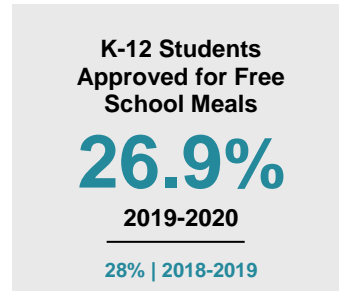

FILLMORE COUNTY

2020 COUNTY FACT SHEET

Minnesota

Child Population: **1,269,824**
 Birth Rate per 1,000: **12.0**
 Median Family Income: **\$86,204**

Fillmore

Child Population: **5,052**
 Birth Rate per 1,000: **11.7**
 Median Family Income: **\$74,621**