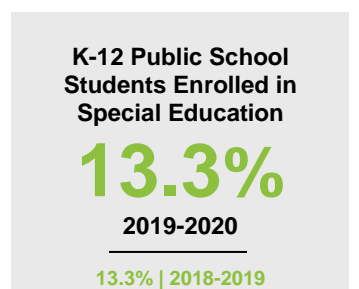

FILLMORE COUNTY

2020 COUNTY FACT SHEET

Minnesota

Child Population: **1,269,824**
 Birth Rate per 1,000: **12.0**
 Median Family Income: **\$86,204**

Fillmore

Child Population: **5,052**
 Birth Rate per 1,000: **11.7**
 Median Family Income: **\$74,621**