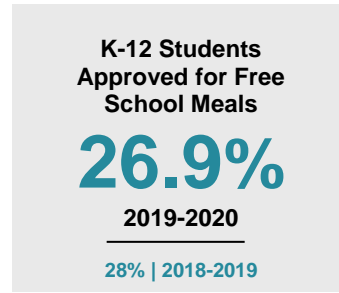

FILLMORE COUNTY

2020 COUNTY FACT SHEET

Minnesota

Child Population: **1,269,824**
 Birth Rate per 1,000: **12.0**
 Median Family Income: **\$86,204**

Fillmore

Child Population: **5,052**
 Birth Rate per 1,000: **11.7**
 Median Family Income: **\$74,621**