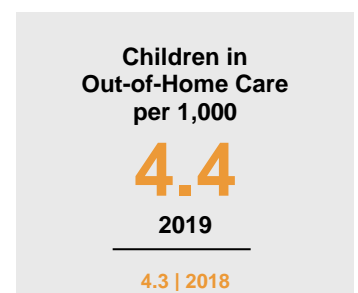

FILLMORE COUNTY

2020 COUNTY FACT SHEET

Minnesota

Child Population: **1,269,824**
 Birth Rate per 1,000: **12.0**
 Median Family Income: **\$86,204**

Fillmore

Child Population: **5,052**
 Birth Rate per 1,000: **11.7**
 Median Family Income: **\$74,621**

KIDS COUNT is a project of the Annie E. Casey Foundation. CDF-MN publishes an annual Minnesota KIDS COUNT Data Book to share trends in child well-being and foster discussion on data-driven solutions to improve child outcomes. To access the Minnesota KIDS COUNT Data Book and all county fact sheets, visit www.cdf-mn.org.