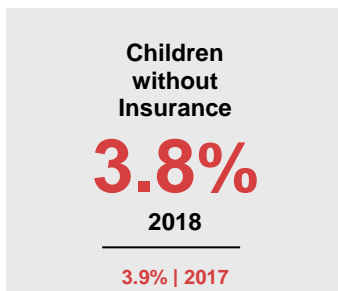

GOODHUE COUNTY

2020 COUNTY FACT SHEET

Minnesota

Child Population: **1,269,824**
Birth Rate per 1,000: **12.0**
Median Family Income: **$86,204**

Goodhue

Child Population: **10,258**
Birth Rate per 1,000: **11.2**
Median Family Income: **$83,785**

KIDS COUNT is a project of the Annie E. Casey Foundation. CDF-MN publishes an annual Minnesota KIDS COUNT Data Book to share trends in child well-being and foster discussion on data-driven solutions to improve child outcomes. To access the Minnesota KIDS COUNT Data Book and all county fact sheets, visit www.cdf-mn.org.

children's defense fund minnesota