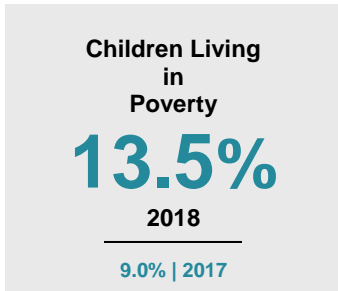

GOODHUE COUNTY

2020 COUNTY FACT SHEET

Minnesota

Child Population: **1,269,824**
 Birth Rate per 1,000: **12.0**
 Median Family Income: **\$86,204**

Goodhue

Child Population: **10,258**
 Birth Rate per 1,000: **11.2**
 Median Family Income: **\$83,785**