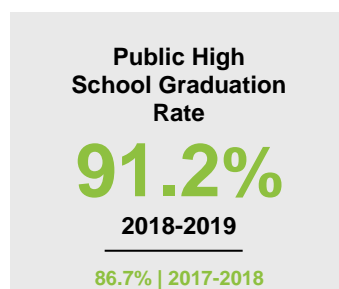

GOODHUE COUNTY

2020 COUNTY FACT SHEET

Minnesota

Child Population: **1,269,824**
Birth Rate per 1,000: **12.0**
Median Family Income: **$86,204**

Goodhue

Child Population: **10,258**
Birth Rate per 1,000: **11.2**
Median Family Income: **$83,785**

KIDS COUNT is a project of the Annie E. Casey Foundation. CDF-MN publishes an annual Minnesota KIDS COUNT Data Book to share trends in child well-being and foster discussion on data-driven solutions to improve child outcomes. To access the Minnesota KIDS COUNT Data Book and all county fact sheets, visit www.cdf-mn.org.

children's defense fund minnesota