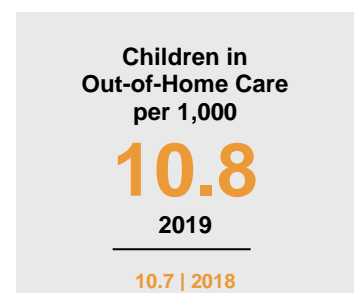

GOODHUE COUNTY

2020 COUNTY FACT SHEET

Minnesota

Child Population: **1,269,824**
Birth Rate per 1,000: **12.0**
Median Family Income: **$86,204**

Goodhue

Child Population: **10,258**
Birth Rate per 1,000: **11.2**
Median Family Income: **$83,785**

KIDS COUNT is a project of the Annie E. Casey Foundation. CDF-MN publishes an annual Minnesota KIDS COUNT Data Book to share trends in child well-being and foster discussion on data-driven solutions to improve child outcomes. To access the Minnesota KIDS COUNT Data Book and all county fact sheets, visit www.cdf-mn.org.

children's defense fund minnesota