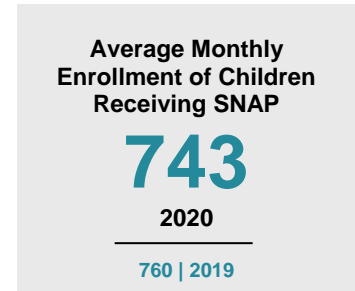

GOODHUE COUNTY

2020 COUNTY FACT SHEET

Minnesota

Child Population: **1,269,824**
 Birth Rate per 1,000: **12.0**
 Median Family Income: **\$86,204**

Goodhue

Child Population: **10,258**
 Birth Rate per 1,000: **11.2**
 Median Family Income: **\$83,785**