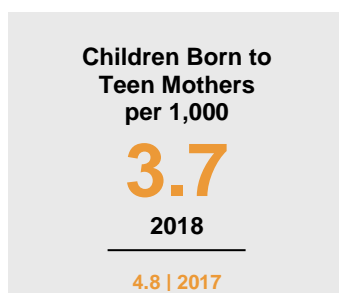

GOODHUE COUNTY

2020 COUNTY FACT SHEET

Minnesota

Child Population: **1,269,824**
Birth Rate per 1,000: **12.0**
Median Family Income: **$86,204**

Goodhue

Child Population: **10,258**
Birth Rate per 1,000: **11.2**
Median Family Income: **$83,785**

KIDS COUNT is a project of the Annie E. Casey Foundation. CDF-MN publishes an annual Minnesota KIDS COUNT Data Book to share trends in child well-being and foster discussion on data-driven solutions to improve child outcomes. To access the Minnesota KIDS COUNT Data Book and all county fact sheets, visit www.cdf-mn.org.

children's defense fund minnesota