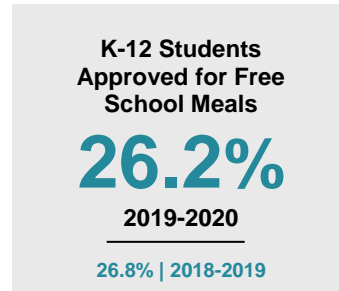

GOODHUE COUNTY

2020 COUNTY FACT SHEET

Minnesota

Child Population: **1,269,824**
 Birth Rate per 1,000: **12.0**
 Median Family Income: **\$86,204**

Goodhue

Child Population: **10,258**
 Birth Rate per 1,000: **11.2**
 Median Family Income: **\$83,785**