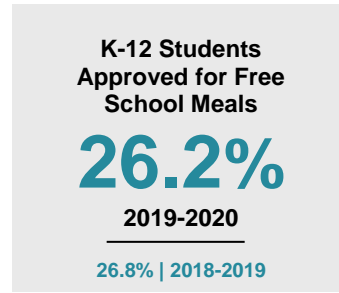

GOODHUE COUNTY

2020 COUNTY FACT SHEET

Minnesota

Child Population: **1,269,824**
Birth Rate per 1,000: **12.0**
Median Family Income: **$86,204**

Goodhue

Child Population: **10,258**
Birth Rate per 1,000: **11.2**
Median Family Income: **$83,785**

KIDS COUNT is a project of the Annie E. Casey Foundation. CDF-MN publishes an annual Minnesota KIDS COUNT Data Book to share trends in child well-being and foster discussion on data-driven solutions to improve child outcomes. To access the Minnesota KIDS COUNT Data Book and all county fact sheets, visit www.cdf-mn.org.

children's defense fund minnesota