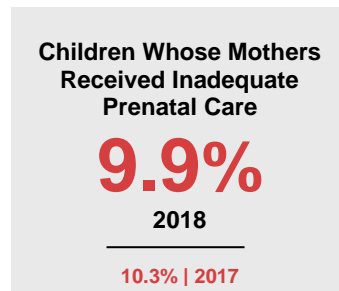

GOODHUE COUNTY

2020 COUNTY FACT SHEET

Minnesota

Child Population: **1,269,824**
Birth Rate per 1,000: **12.0**
Median Family Income: **$86,204**

Goodhue

Child Population: **10,258**
Birth Rate per 1,000: **11.2**
Median Family Income: **$83,785**

KIDS COUNT is a project of the Annie E. Casey Foundation. CDF-MN publishes an annual Minnesota KIDS COUNT Data Book to share trends in child well-being and foster discussion on data-driven solutions to improve child outcomes. To access the Minnesota KIDS COUNT Data Book and all county fact sheets, visit www.cdf-mn.org.

children's defense fund minnesota