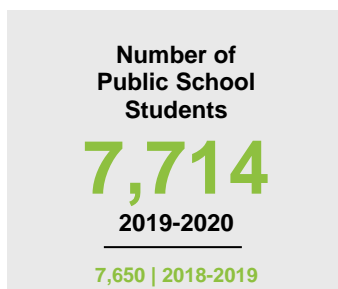

GOODHUE COUNTY

2020 COUNTY FACT SHEET

Minnesota

Child Population: **1,269,824**
Birth Rate per 1,000: **12.0**
Median Family Income: **$86,204**

Goodhue

Child Population: **10,258**
Birth Rate per 1,000: **11.2**
Median Family Income: **$83,785**

KIDS COUNT is a project of the Annie E. Casey Foundation. CDF-MN publishes an annual Minnesota KIDS COUNT Data Book to share trends in child well-being and foster discussion on data-driven solutions to improve child outcomes. To access the Minnesota KIDS COUNT Data Book and all county fact sheets, visit www.cdf-mn.org.

children's defense fund minnesota