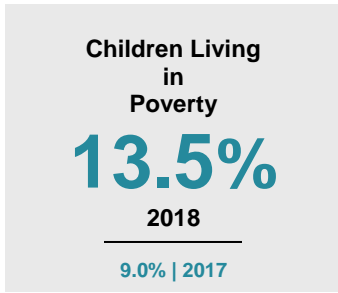

GOODHUE COUNTY

2020 COUNTY FACT SHEET

Minnesota

Child Population: **1,269,824**
Birth Rate per 1,000: **12.0**
Median Family Income: **$86,204**

Goodhue

Child Population: **10,258**
Birth Rate per 1,000: **11.2**
Median Family Income: **$83,785**

KIDS COUNT is a project of the Annie E. Casey Foundation. CDF-MN publishes an annual Minnesota KIDS COUNT Data Book to share trends in child well-being and foster discussion on data-driven solutions to improve child outcomes. To access the Minnesota KIDS COUNT Data Book and all county fact sheets, visit www.cdf-mn.org.

children's defense fund minnesota