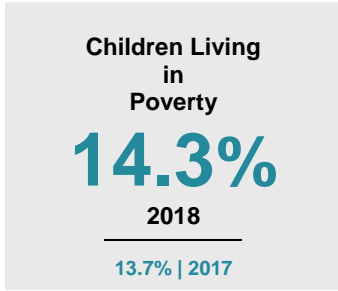

HENNEPIN COUNTY

2020 COUNTY FACT SHEET

Minnesota

Child Population: **1,269,824**
 Birth Rate per 1,000: **12.0**
 Median Family Income: **\$86,204**

Hennepin

Child Population: **268,249**
 Birth Rate per 1,000: **12.6**
 Median Family Income: **\$100,661**