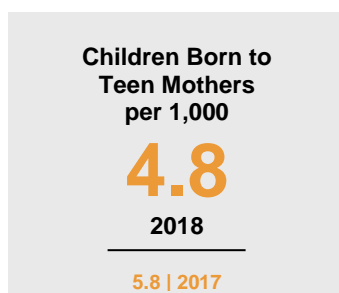

HENNEPIN COUNTY

2020 COUNTY FACT SHEET

Minnesota

Child Population: **1,269,824**
 Birth Rate per 1,000: **12.0**
 Median Family Income: **\$86,204**

Hennepin

Child Population: **268,249**
 Birth Rate per 1,000: **12.6**
 Median Family Income: **\$100,661**