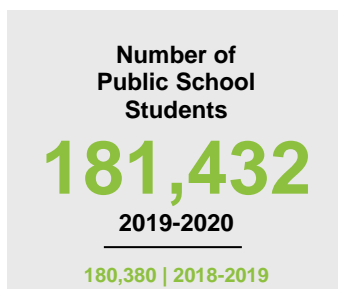

HENNEPIN COUNTY

2020 COUNTY FACT SHEET

Minnesota

Child Population: **1,269,824**
 Birth Rate per 1,000: **12.0**
 Median Family Income: **\$86,204**

Hennepin

Child Population: **268,249**
 Birth Rate per 1,000: **12.6**
 Median Family Income: **\$100,661**