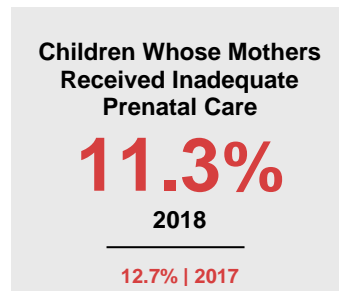

HENNEPIN COUNTY

2020 COUNTY FACT SHEET

Minnesota

Child Population: **1,269,824**
 Birth Rate per 1,000: **12.0**
 Median Family Income: **\$86,204**

Hennepin

Child Population: **268,249**
 Birth Rate per 1,000: **12.6**
 Median Family Income: **\$100,661**