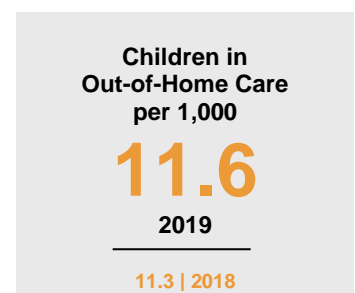

HENNEPIN COUNTY

2020 COUNTY FACT SHEET

Minnesota

Child Population: **1,269,824**
 Birth Rate per 1,000: **12.0**
 Median Family Income: **\$86,204**

Hennepin

Child Population: **268,249**
 Birth Rate per 1,000: **12.6**
 Median Family Income: **\$100,661**

KIDS COUNT is a project of the Annie E. Casey Foundation. CDF-MN publishes an annual Minnesota KIDS COUNT Data Book to share trends in child well-being and foster discussion on data-driven solutions to improve child outcomes. To access the Minnesota KIDS COUNT Data Book and all county fact sheets, visit www.cdf-mn.org.