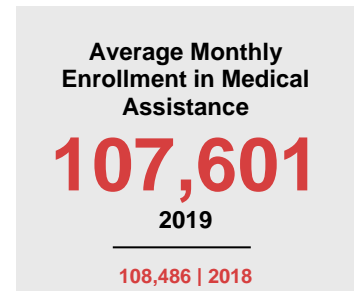

HENNEPIN COUNTY

2020 COUNTY FACT SHEET

Minnesota

Child Population: **1,269,824**
 Birth Rate per 1,000: **12.0**
 Median Family Income: **\$86,204**

Hennepin

Child Population: **268,249**
 Birth Rate per 1,000: **12.6**
 Median Family Income: **\$100,661**