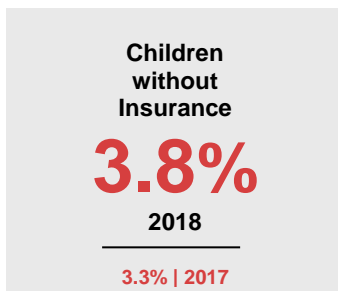

HENNEPIN COUNTY

2020 COUNTY FACT SHEET

Minnesota

Child Population: **1,269,824**
 Birth Rate per 1,000: **12.0**
 Median Family Income: **\$86,204**

Hennepin

Child Population: **268,249**
 Birth Rate per 1,000: **12.6**
 Median Family Income: **\$100,661**