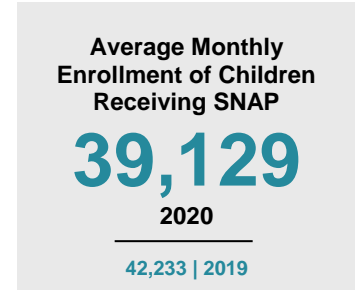

HENNEPIN COUNTY

2020 COUNTY FACT SHEET

Minnesota

Child Population: **1,269,824**
 Birth Rate per 1,000: **12.0**
 Median Family Income: **\$86,204**

Hennepin

Child Population: **268,249**
 Birth Rate per 1,000: **12.6**
 Median Family Income: **\$100,661**