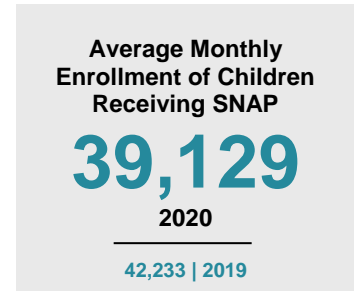

HENNEPIN COUNTY

2020 COUNTY FACT SHEET

Minnesota

Child Population: **1,269,824**
 Birth Rate per 1,000: **12.0**
 Median Family Income: **\$86,204**

Hennepin

Child Population: **268,249**
 Birth Rate per 1,000: **12.6**
 Median Family Income: **\$100,661**