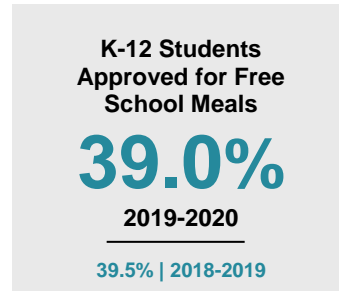

HENNEPIN COUNTY

2020 COUNTY FACT SHEET

Minnesota

Child Population: **1,269,824**
 Birth Rate per 1,000: **12.0**
 Median Family Income: **\$86,204**

Hennepin

Child Population: **268,249**
 Birth Rate per 1,000: **12.6**
 Median Family Income: **\$100,661**