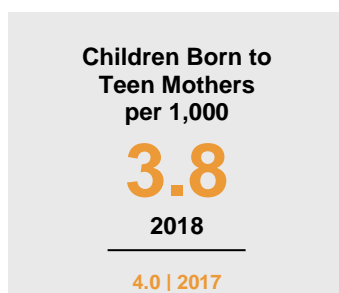

HOUSTON COUNTY

2020 COUNTY FACT SHEET

Minnesota

Child Population: **1,269,824**
 Birth Rate per 1,000: **12.0**
 Median Family Income: **\$86,204**

Houston

Child Population: **3,978**
 Birth Rate per 1,000: **9.9**
 Median Family Income: **\$72,466**