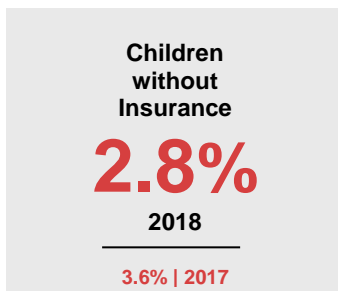

HOUSTON COUNTY

2020 COUNTY FACT SHEET

Minnesota

Child Population: **1,269,824**
 Birth Rate per 1,000: **12.0**
 Median Family Income: **\$86,204**

Houston

Child Population: **3,978**
 Birth Rate per 1,000: **9.9**
 Median Family Income: **\$72,466**