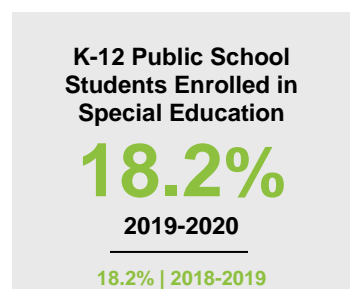

HOUSTON COUNTY

2020 COUNTY FACT SHEET

Minnesota

Child Population: **1,269,824**
 Birth Rate per 1,000: **12.0**
 Median Family Income: **\$86,204**

Houston

Child Population: **3,978**
 Birth Rate per 1,000: **9.9**
 Median Family Income: **\$72,466**