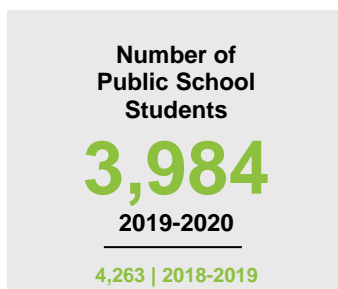

HOUSTON COUNTY

2020 COUNTY FACT SHEET

Minnesota

Child Population: **1,269,824**
 Birth Rate per 1,000: **12.0**
 Median Family Income: **\$86,204**

Houston

Child Population: **3,978**
 Birth Rate per 1,000: **9.9**
 Median Family Income: **\$72,466**