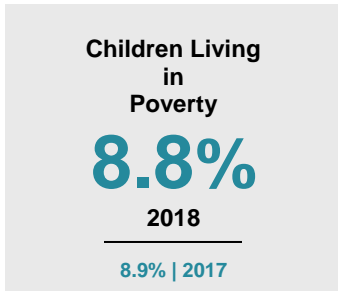

HOUSTON COUNTY

2020 COUNTY FACT SHEET

Minnesota

Child Population: **1,269,824**
 Birth Rate per 1,000: **12.0**
 Median Family Income: **\$86,204**

Houston

Child Population: **3,978**
 Birth Rate per 1,000: **9.9**
 Median Family Income: **\$72,466**