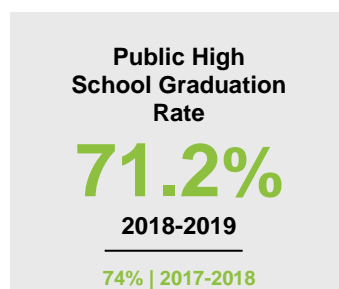

HOUSTON COUNTY

2020 COUNTY FACT SHEET

Minnesota

Child Population: **1,269,824**
 Birth Rate per 1,000: **12.0**
 Median Family Income: **\$86,204**

Houston

Child Population: **3,978**
 Birth Rate per 1,000: **9.9**
 Median Family Income: **\$72,466**