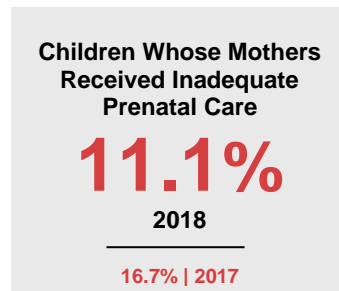

HOUSTON COUNTY

2020 COUNTY FACT SHEET

Minnesota

Child Population: **1,269,824**
 Birth Rate per 1,000: **12.0**
 Median Family Income: **\$86,204**

Houston

Child Population: **3,978**
 Birth Rate per 1,000: **9.9**
 Median Family Income: **\$72,466**