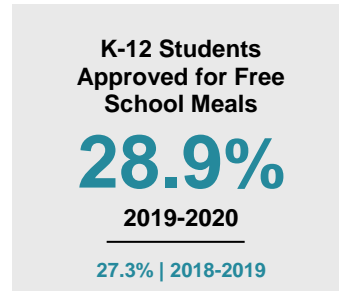

HOUSTON COUNTY

2020 COUNTY FACT SHEET

Minnesota

Child Population: **1,269,824**
 Birth Rate per 1,000: **12.0**
 Median Family Income: **\$86,204**

Houston

Child Population: **3,978**
 Birth Rate per 1,000: **9.9**
 Median Family Income: **\$72,466**