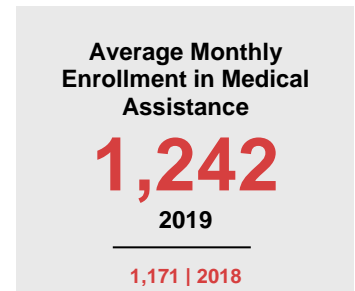

HOUSTON COUNTY

2020 COUNTY FACT SHEET

Minnesota

Child Population: **1,269,824**
 Birth Rate per 1,000: **12.0**
 Median Family Income: **\$86,204**

Houston

Child Population: **3,978**
 Birth Rate per 1,000: **9.9**
 Median Family Income: **\$72,466**