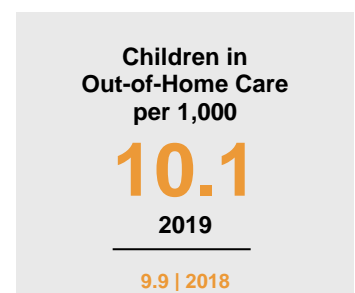

HOUSTON COUNTY

2020 COUNTY FACT SHEET

Minnesota

Child Population: **1,269,824**
 Birth Rate per 1,000: **12.0**
 Median Family Income: **\$86,204**

Houston

Child Population: **3,978**
 Birth Rate per 1,000: **9.9**
 Median Family Income: **\$72,466**

KIDS COUNT is a project of the Annie E. Casey Foundation. CDF-MN publishes an annual Minnesota KIDS COUNT Data Book to share trends in child well-being and foster discussion on data-driven solutions to improve child outcomes. To access the Minnesota KIDS COUNT Data Book and all county fact sheets, visit www.cdf-mn.org.