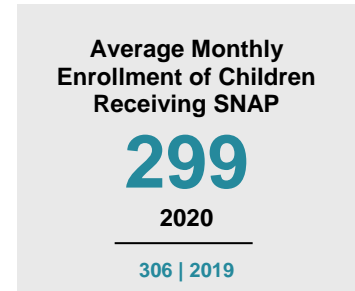

HOUSTON COUNTY

2020 COUNTY FACT SHEET

Minnesota

Child Population: **1,269,824**
 Birth Rate per 1,000: **12.0**
 Median Family Income: **\$86,204**

Houston

Child Population: **3,978**
 Birth Rate per 1,000: **9.9**
 Median Family Income: **\$72,466**