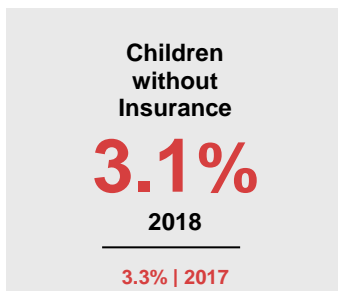

ISANTI COUNTY

2020 COUNTY FACT SHEET

Minnesota

Child Population: **1,269,824**
Birth Rate per 1,000: **12.0**
Median Family Income: **$86,204**

Isanti

Child Population: **9,204**
Birth Rate per 1,000: **11.9**
Median Family Income: **$80,977**

KIDS COUNT is a project of the Annie E. Casey Foundation. CDF-MN publishes an annual Minnesota KIDS COUNT Data Book to share trends in child well-being and foster discussion on data-driven solutions to improve child outcomes. To access the Minnesota KIDS COUNT Data Book and all county fact sheets, visit www.cdf-mn.org.

**children's
defense fund
minnesota**