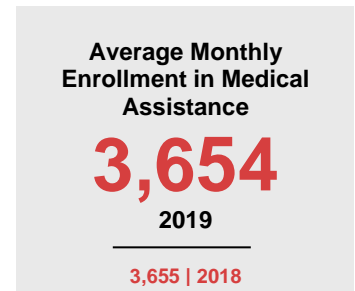

ISANTI COUNTY

2020 COUNTY FACT SHEET

Minnesota

Child Population: **1,269,824**
Birth Rate per 1,000: **12.0**
Median Family Income: **$86,204**

Isanti

Child Population: **9,204**
Birth Rate per 1,000: **11.9**
Median Family Income: **$80,977**

KIDS COUNT is a project of the Annie E. Casey Foundation. CDF-MN publishes an annual Minnesota KIDS COUNT Data Book to share trends in child well-being and foster discussion on data-driven solutions to improve child outcomes. To access the Minnesota KIDS COUNT Data Book and all county fact sheets, visit www.cdf-mn.org.

**children's
defense fund
minnesota**