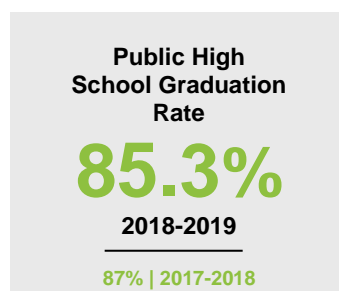

ISANTI COUNTY

2020 COUNTY FACT SHEET

Minnesota

Child Population: **1,269,824**
Birth Rate per 1,000: **12.0**
Median Family Income: **$86,204**

Isanti

Child Population: **9,204**
Birth Rate per 1,000: **11.9**
Median Family Income: **$80,977**

KIDS COUNT is a project of the Annie E. Casey Foundation. CDF-MN publishes an annual Minnesota KIDS COUNT Data Book to share trends in child well-being and foster discussion on data-driven solutions to improve child outcomes. To access the Minnesota KIDS COUNT Data Book and all county fact sheets, visit www.cdf-mn.org.

**children's
defense fund
minnesota**