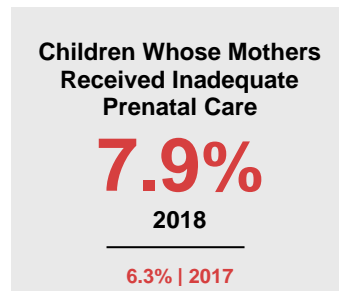

ISANTI COUNTY

2020 COUNTY FACT SHEET

Minnesota

Child Population: **1,269,824**
Birth Rate per 1,000: **12.0**
Median Family Income: **$86,204**

Isanti

Child Population: **9,204**
Birth Rate per 1,000: **11.9**
Median Family Income: **$80,977**

KIDS COUNT is a project of the Annie E. Casey Foundation. CDF-MN publishes an annual Minnesota KIDS COUNT Data Book to share trends in child well-being and foster discussion on data-driven solutions to improve child outcomes. To access the Minnesota KIDS COUNT Data Book and all county fact sheets, visit www.cdf-mn.org.

**children's
defense fund
minnesota**