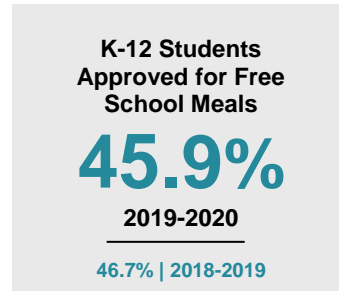

ITASCA COUNTY

2020 COUNTY FACT SHEET

Minnesota

Child Population: **1,269,824**
Birth Rate per 1,000: **12.0**
Median Family Income: **$86,204**

Itasca

Child Population: **9,204**
Birth Rate per 1,000: **9.8**
Median Family Income: **$64,995**

KIDS COUNT is a project of the Annie E. Casey Foundation. CDF-MN publishes an annual Minnesota KIDS COUNT Data Book to share trends in child well-being and foster discussion on data-driven solutions to improve child outcomes. To access the Minnesota KIDS COUNT Data Book and all county fact sheets, visit www.cdf-mn.org.

**children's
defense fund
minnesota**