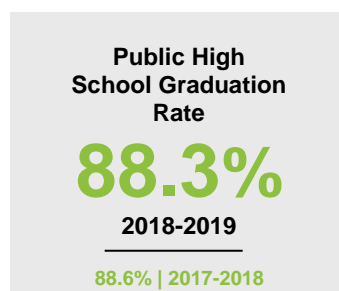

ITASCA COUNTY

2020 COUNTY FACT SHEET

Minnesota

Child Population: **1,269,824**
Birth Rate per 1,000: **12.0**
Median Family Income: **$86,204**

Itasca

Child Population: **9,204**
Birth Rate per 1,000: **9.8**
Median Family Income: **$64,995**

KIDS COUNT is a project of the Annie E. Casey Foundation. CDF-MN publishes an annual Minnesota KIDS COUNT Data Book to share trends in child well-being and foster discussion on data-driven solutions to improve child outcomes. To access the Minnesota KIDS COUNT Data Book and all county fact sheets, visit www.cdf-mn.org.

**children's
defense fund
minnesota**