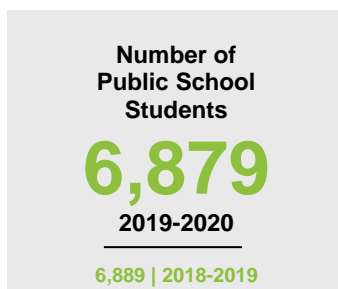

ITASCA COUNTY

2020 COUNTY FACT SHEET

Minnesota

Child Population: **1,269,824**
 Birth Rate per 1,000: **12.0**
 Median Family Income: **\$86,204**

Itasca

Child Population: **9,204**
 Birth Rate per 1,000: **9.8**
 Median Family Income: **\$64,995**