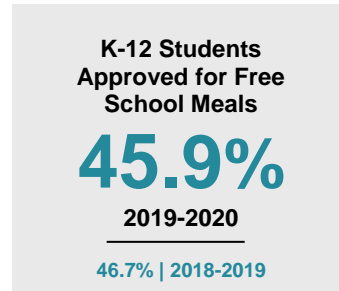

ITASCA COUNTY

2020 COUNTY FACT SHEET

Minnesota

Child Population: **1,269,824**
 Birth Rate per 1,000: **12.0**
 Median Family Income: **\$86,204**

Itasca

Child Population: **9,204**
 Birth Rate per 1,000: **9.8**
 Median Family Income: **\$64,995**