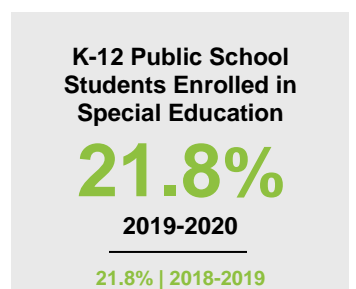

ITASCA COUNTY

2020 COUNTY FACT SHEET

Minnesota

Child Population: **1,269,824**
 Birth Rate per 1,000: **12.0**
 Median Family Income: **\$86,204**

Itasca

Child Population: **9,204**
 Birth Rate per 1,000: **9.8**
 Median Family Income: **\$64,995**