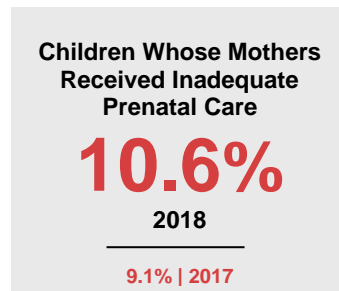

ITASCA COUNTY

2020 COUNTY FACT SHEET

Minnesota

Child Population: **1,269,824**
 Birth Rate per 1,000: **12.0**
 Median Family Income: **\$86,204**

Itasca

Child Population: **9,204**
 Birth Rate per 1,000: **9.8**
 Median Family Income: **\$64,995**