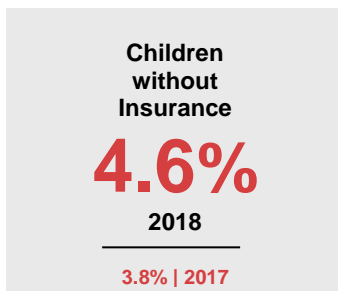

ITASCA COUNTY

2020 COUNTY FACT SHEET

Minnesota

Child Population: **1,269,824**
 Birth Rate per 1,000: **12.0**
 Median Family Income: **\$86,204**

Itasca

Child Population: **9,204**
 Birth Rate per 1,000: **9.8**
 Median Family Income: **\$64,995**