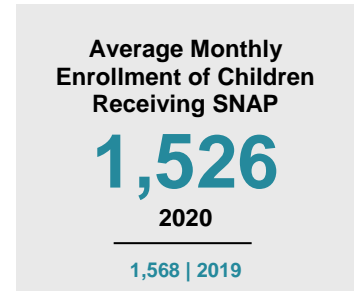

ITASCA COUNTY

2020 COUNTY FACT SHEET

Minnesota

Child Population: **1,269,824**
 Birth Rate per 1,000: **12.0**
 Median Family Income: **\$86,204**

Itasca

Child Population: **9,204**
 Birth Rate per 1,000: **9.8**
 Median Family Income: **\$64,995**