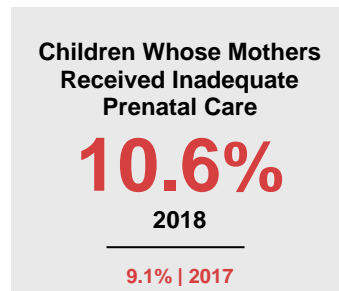

ITASCA COUNTY

2020 COUNTY FACT SHEET

Minnesota

Child Population: **1,269,824**
Birth Rate per 1,000: **12.0**
Median Family Income: **$86,204**

Itasca

Child Population: **9,204**
Birth Rate per 1,000: **9.8**
Median Family Income: **$64,995**

KIDS COUNT is a project of the Annie E. Casey Foundation. CDF-MN publishes an annual Minnesota KIDS COUNT Data Book to share trends in child well-being and foster discussion on data-driven solutions to improve child outcomes. To access the Minnesota KIDS COUNT Data Book and all county fact sheets, visit www.cdf-mn.org.

**children's
defense fund
minnesota**