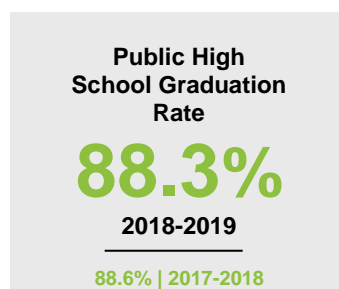

ITASCA COUNTY

2020 COUNTY FACT SHEET

Minnesota

Child Population: **1,269,824**
 Birth Rate per 1,000: **12.0**
 Median Family Income: **\$86,204**

Itasca

Child Population: **9,204**
 Birth Rate per 1,000: **9.8**
 Median Family Income: **\$64,995**