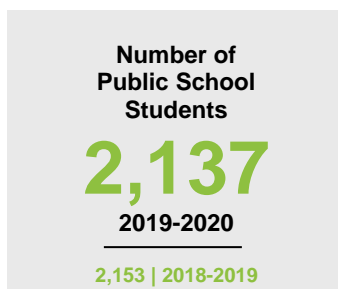

KANABEC COUNTY

2020 COUNTY FACT SHEET

Minnesota

Child Population: **1,269,824**
 Birth Rate per 1,000: **12.0**
 Median Family Income: **\$86,204**

Kanabec

Child Population: **3,360**
 Birth Rate per 1,000: **11.0**
 Median Family Income: **\$64,193**