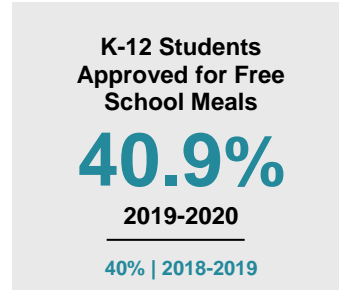

KANABEC COUNTY

2020 COUNTY FACT SHEET

Minnesota

Child Population: **1,269,824**
Birth Rate per 1,000: **12.0**
Median Family Income: **$86,204**

Kanabec

Child Population: **3,360**
Birth Rate per 1,000: **11.0**
Median Family Income: **$64,193**

KIDS COUNT is a project of the Annie E. Casey Foundation. CDF-MN publishes an annual Minnesota KIDS COUNT Data Book to share trends in child well-being and foster discussion on data-driven solutions to improve child outcomes. To access the Minnesota KIDS COUNT Data Book and all county fact sheets, visit www.cdf-mn.org.

**children's
defense fund
minnesota**