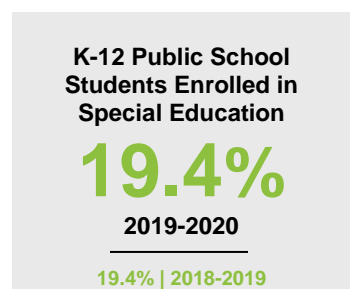

KANABEC COUNTY

2020 COUNTY FACT SHEET

Minnesota

Child Population: **1,269,824**
 Birth Rate per 1,000: **12.0**
 Median Family Income: **\$86,204**

Kanabec

Child Population: **3,360**
 Birth Rate per 1,000: **11.0**
 Median Family Income: **\$64,193**