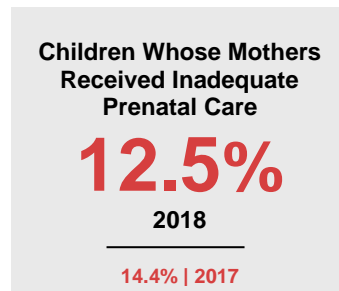

KANABEC COUNTY

2020 COUNTY FACT SHEET

Minnesota

Child Population: **1,269,824**
 Birth Rate per 1,000: **12.0**
 Median Family Income: **\$86,204**

Kanabec

Child Population: **3,360**
 Birth Rate per 1,000: **11.0**
 Median Family Income: **\$64,193**