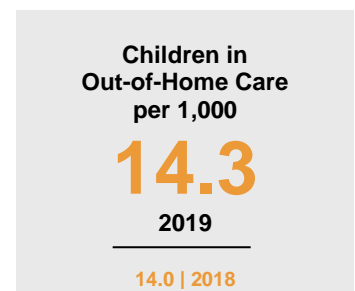

KANABEC COUNTY

2020 COUNTY FACT SHEET

Minnesota

Child Population: **1,269,824**
 Birth Rate per 1,000: **12.0**
 Median Family Income: **\$86,204**

Kanabec

Child Population: **3,360**
 Birth Rate per 1,000: **11.0**
 Median Family Income: **\$64,193**

KIDS COUNT is a project of the Annie E. Casey Foundation. CDF-MN publishes an annual Minnesota KIDS COUNT Data Book to share trends in child well-being and foster discussion on data-driven solutions to improve child outcomes. To access the Minnesota KIDS COUNT Data Book and all county fact sheets, visit www.cdf-mn.org.