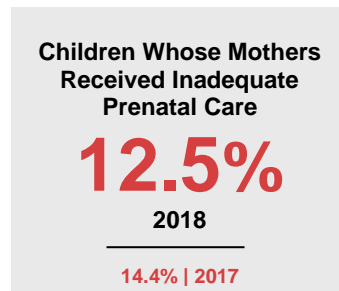

KANABEC COUNTY

2020 COUNTY FACT SHEET

Minnesota

Child Population: **1,269,824**
Birth Rate per 1,000: **12.0**
Median Family Income: **$86,204**

Kanabec

Child Population: **3,360**
Birth Rate per 1,000: **11.0**
Median Family Income: **$64,193**

KIDS COUNT is a project of the Annie E. Casey Foundation. CDF-MN publishes an annual Minnesota KIDS COUNT Data Book to share trends in child well-being and foster discussion on data-driven solutions to improve child outcomes. To access the Minnesota KIDS COUNT Data Book and all county fact sheets, visit www.cdf-mn.org.

**children's
defense fund
minnesota**