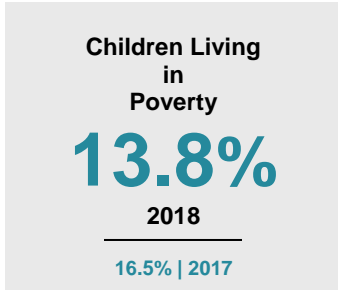

KANABEC COUNTY

2020 COUNTY FACT SHEET

Minnesota

Child Population: **1,269,824**
Birth Rate per 1,000: **12.0**
Median Family Income: **$86,204**

Kanabec

Child Population: **3,360**
Birth Rate per 1,000: **11.0**
Median Family Income: **$64,193**

KIDS COUNT is a project of the Annie E. Casey Foundation. CDF-MN publishes an annual Minnesota KIDS COUNT Data Book to share trends in child well-being and foster discussion on data-driven solutions to improve child outcomes. To access the Minnesota KIDS COUNT Data Book and all county fact sheets, visit www.cdf-mn.org.

**children's
defense fund
minnesota**