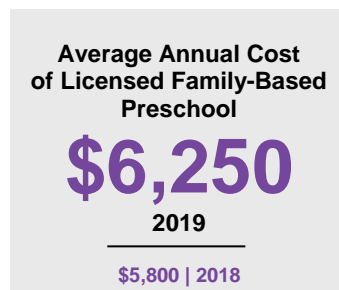

KANABEC COUNTY

2020 COUNTY FACT SHEET

Minnesota

Child Population: **1,269,824**
 Birth Rate per 1,000: **12.0**
 Median Family Income: **\$86,204**

Kanabec

Child Population: **3,360**
 Birth Rate per 1,000: **11.0**
 Median Family Income: **\$64,193**