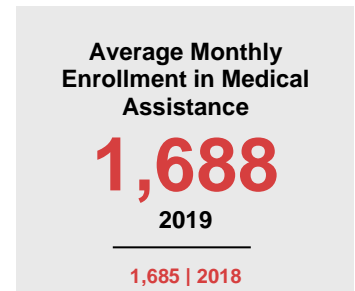

KANABEC COUNTY

2020 COUNTY FACT SHEET

Minnesota

Child Population: **1,269,824**
Birth Rate per 1,000: **12.0**
Median Family Income: **$86,204**

Kanabec

Child Population: **3,360**
Birth Rate per 1,000: **11.0**
Median Family Income: **$64,193**

KIDS COUNT is a project of the Annie E. Casey Foundation. CDF-MN publishes an annual Minnesota KIDS COUNT Data Book to share trends in child well-being and foster discussion on data-driven solutions to improve child outcomes. To access the Minnesota KIDS COUNT Data Book and all county fact sheets, visit www.cdf-mn.org.

**children's
defense fund
minnesota**