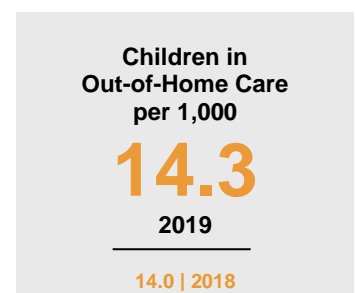

KANABEC COUNTY

2020 COUNTY FACT SHEET

Minnesota

Child Population: **1,269,824**
Birth Rate per 1,000: **12.0**
Median Family Income: **$86,204**

Kanabec

Child Population: **3,360**
Birth Rate per 1,000: **11.0**
Median Family Income: **$64,193**

KIDS COUNT is a project of the Annie E. Casey Foundation. CDF-MN publishes an annual Minnesota KIDS COUNT Data Book to share trends in child well-being and foster discussion on data-driven solutions to improve child outcomes. To access the Minnesota KIDS COUNT Data Book and all county fact sheets, visit www.cdf-mn.org.

**children's
defense fund
minnesota**