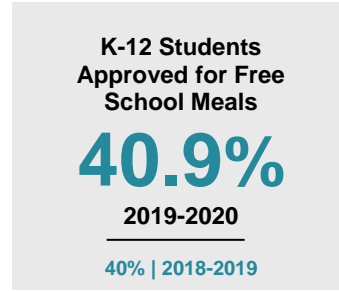

KANABEC COUNTY

2020 COUNTY FACT SHEET

Minnesota

Child Population: **1,269,824**
 Birth Rate per 1,000: **12.0**
 Median Family Income: **\$86,204**

Kanabec

Child Population: **3,360**
 Birth Rate per 1,000: **11.0**
 Median Family Income: **\$64,193**