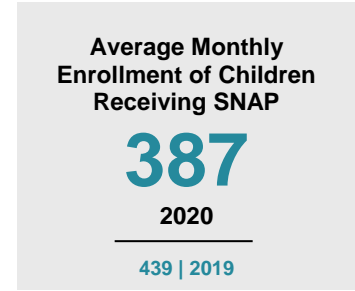

KANABEC COUNTY

2020 COUNTY FACT SHEET

Minnesota

Child Population: **1,269,824**
 Birth Rate per 1,000: **12.0**
 Median Family Income: **\$86,204**

Kanabec

Child Population: **3,360**
 Birth Rate per 1,000: **11.0**
 Median Family Income: **\$64,193**