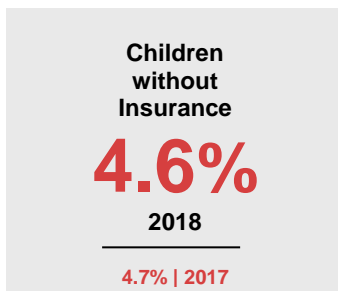

KANABEC COUNTY

2020 COUNTY FACT SHEET

Minnesota

Child Population: **1,269,824**
 Birth Rate per 1,000: **12.0**
 Median Family Income: **\$86,204**

Kanabec

Child Population: **3,360**
 Birth Rate per 1,000: **11.0**
 Median Family Income: **\$64,193**