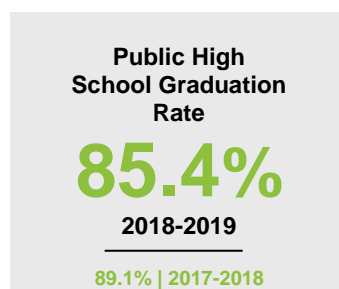

KANABEC COUNTY

2020 COUNTY FACT SHEET

Minnesota

Child Population: **1,269,824**
 Birth Rate per 1,000: **12.0**
 Median Family Income: **\$86,204**

Kanabec

Child Population: **3,360**
 Birth Rate per 1,000: **11.0**
 Median Family Income: **\$64,193**