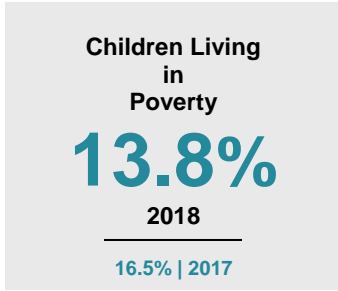

KANABEC COUNTY

2020 COUNTY FACT SHEET

Minnesota

Child Population: **1,269,824**
 Birth Rate per 1,000: **12.0**
 Median Family Income: **\$86,204**

Kanabec

Child Population: **3,360**
 Birth Rate per 1,000: **11.0**
 Median Family Income: **\$64,193**