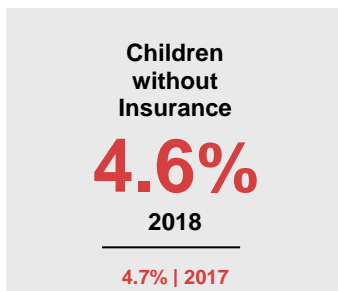

KANABEC COUNTY

2020 COUNTY FACT SHEET

Minnesota

Child Population: **1,269,824**
Birth Rate per 1,000: **12.0**
Median Family Income: **$86,204**

Kanabec

Child Population: **3,360**
Birth Rate per 1,000: **11.0**
Median Family Income: **$64,193**

KIDS COUNT is a project of the Annie E. Casey Foundation. CDF-MN publishes an annual Minnesota KIDS COUNT Data Book to share trends in child well-being and foster discussion on data-driven solutions to improve child outcomes. To access the Minnesota KIDS COUNT Data Book and all county fact sheets, visit www.cdf-mn.org.

**children's
defense fund
minnesota**