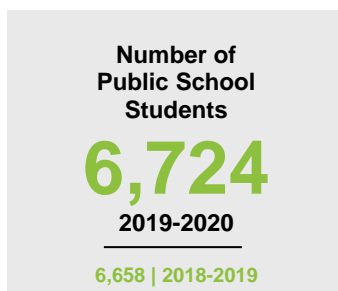

KANDIYOHI COUNTY

2020 COUNTY FACT SHEET

Minnesota

Child Population: **1,269,824**
 Birth Rate per 1,000: **12.0**
 Median Family Income: **\$86,204**

Kandiyohi

Child Population: **10,130**
 Birth Rate per 1,000: **13.0**
 Median Family Income: **\$71,943**