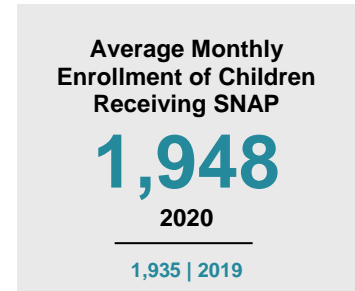

KANDIYOHI COUNTY

2020 COUNTY FACT SHEET

Minnesota

Child Population: **1,269,824**
 Birth Rate per 1,000: **12.0**
 Median Family Income: **\$86,204**

Kandiyohi

Child Population: **10,130**
 Birth Rate per 1,000: **13.0**
 Median Family Income: **\$71,943**