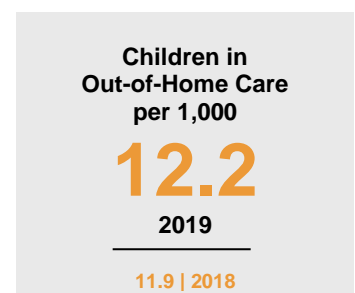

KANDIYOHI COUNTY

2020 COUNTY FACT SHEET

Minnesota

Child Population: **1,269,824**
 Birth Rate per 1,000: **12.0**
 Median Family Income: **\$86,204**

Kandiyohi

Child Population: **10,130**
 Birth Rate per 1,000: **13.0**
 Median Family Income: **\$71,943**

KIDS COUNT is a project of the Annie E. Casey Foundation. CDF-MN publishes an annual Minnesota KIDS COUNT Data Book to share trends in child well-being and foster discussion on data-driven solutions to improve child outcomes. To access the Minnesota KIDS COUNT Data Book and all county fact sheets, visit www.cdf-mn.org.