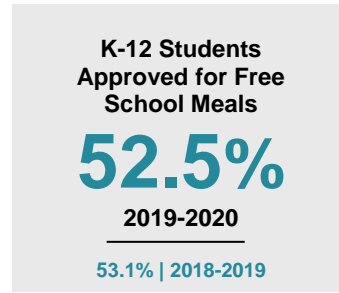

KANDIYOHI COUNTY

2020 COUNTY FACT SHEET

Minnesota

Child Population: **1,269,824**
 Birth Rate per 1,000: **12.0**
 Median Family Income: **\$86,204**

Kandiyohi

Child Population: **10,130**
 Birth Rate per 1,000: **13.0**
 Median Family Income: **\$71,943**