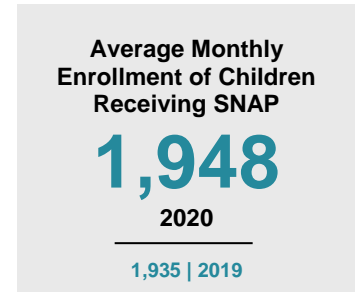

KANDIYOHI COUNTY

2020 COUNTY FACT SHEET

Minnesota

Child Population: **1,269,824**
 Birth Rate per 1,000: **12.0**
 Median Family Income: **\$86,204**

Kandiyohi

Child Population: **10,130**
 Birth Rate per 1,000: **13.0**
 Median Family Income: **\$71,943**