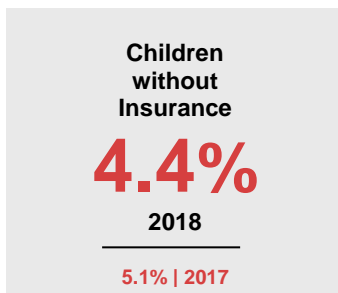

KANDIYOHI COUNTY

2020 COUNTY FACT SHEET

Minnesota

Child Population: **1,269,824**
 Birth Rate per 1,000: **12.0**
 Median Family Income: **\$86,204**

Kandiyohi

Child Population: **10,130**
 Birth Rate per 1,000: **13.0**
 Median Family Income: **\$71,943**