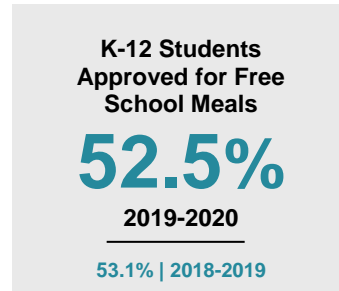

KANDIYOHI COUNTY

2020 COUNTY FACT SHEET

Minnesota

Child Population: **1,269,824**
 Birth Rate per 1,000: **12.0**
 Median Family Income: **\$86,204**

Kandiyohi

Child Population: **10,130**
 Birth Rate per 1,000: **13.0**
 Median Family Income: **\$71,943**