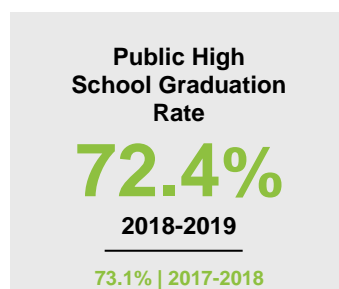

KANDIYOHI COUNTY

2020 COUNTY FACT SHEET

Minnesota

Child Population: **1,269,824**
 Birth Rate per 1,000: **12.0**
 Median Family Income: **\$86,204**

Kandiyohi

Child Population: **10,130**
 Birth Rate per 1,000: **13.0**
 Median Family Income: **\$71,943**