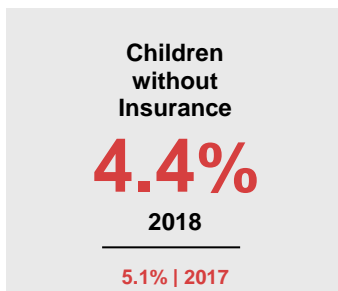

KANDIYOHI COUNTY

2020 COUNTY FACT SHEET

Minnesota

Child Population: **1,269,824**
 Birth Rate per 1,000: **12.0**
 Median Family Income: **\$86,204**

Kandiyohi

Child Population: **10,130**
 Birth Rate per 1,000: **13.0**
 Median Family Income: **\$71,943**