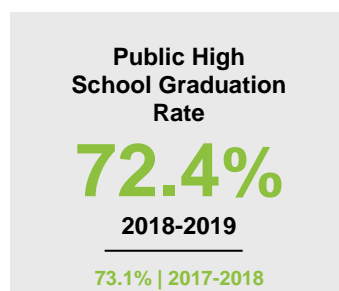

KANDIYOHI COUNTY

2020 COUNTY FACT SHEET

Minnesota

Child Population: **1,269,824**
 Birth Rate per 1,000: **12.0**
 Median Family Income: **\$86,204**

Kandiyohi

Child Population: **10,130**
 Birth Rate per 1,000: **13.0**
 Median Family Income: **\$71,943**