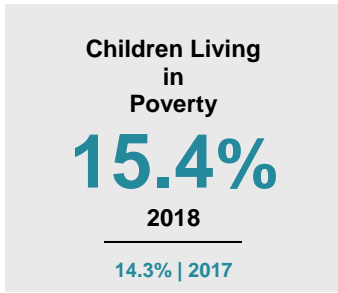

KANDIYOHI COUNTY

2020 COUNTY FACT SHEET

Minnesota

Child Population: **1,269,824**
 Birth Rate per 1,000: **12.0**
 Median Family Income: **\$86,204**

Kandiyohi

Child Population: **10,130**
 Birth Rate per 1,000: **13.0**
 Median Family Income: **\$71,943**