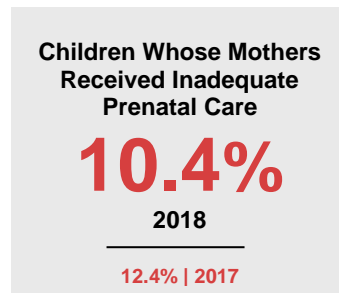

KANDIYOHI COUNTY

2020 COUNTY FACT SHEET

Minnesota

Child Population: **1,269,824**
 Birth Rate per 1,000: **12.0**
 Median Family Income: **\$86,204**

Kandiyohi

Child Population: **10,130**
 Birth Rate per 1,000: **13.0**
 Median Family Income: **\$71,943**