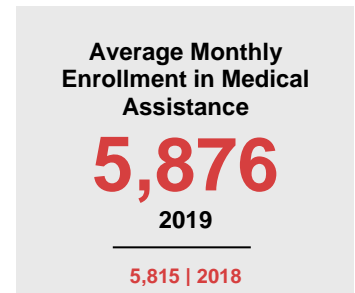

KANDIYOHI COUNTY

2020 COUNTY FACT SHEET

Minnesota

Child Population: **1,269,824**
 Birth Rate per 1,000: **12.0**
 Median Family Income: **\$86,204**

Kandiyohi

Child Population: **10,130**
 Birth Rate per 1,000: **13.0**
 Median Family Income: **\$71,943**