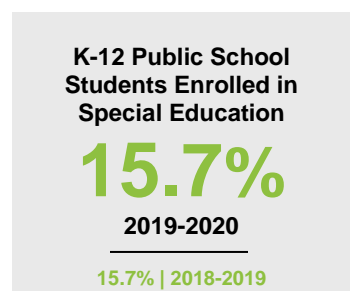

KANDIYOHI COUNTY

2020 COUNTY FACT SHEET

Minnesota

Child Population: **1,269,824**
 Birth Rate per 1,000: **12.0**
 Median Family Income: **\$86,204**

Kandiyohi

Child Population: **10,130**
 Birth Rate per 1,000: **13.0**
 Median Family Income: **\$71,943**