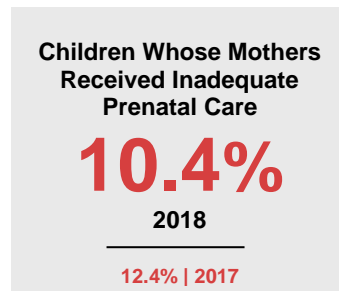

KANDIYOHI COUNTY

2020 COUNTY FACT SHEET

Minnesota

Child Population: **1,269,824**
 Birth Rate per 1,000: **12.0**
 Median Family Income: **\$86,204**

Kandiyohi

Child Population: **10,130**
 Birth Rate per 1,000: **13.0**
 Median Family Income: **\$71,943**