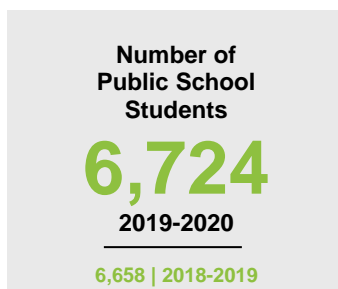

KANDIYOHI COUNTY

2020 COUNTY FACT SHEET

Minnesota

Child Population: **1,269,824**
 Birth Rate per 1,000: **12.0**
 Median Family Income: **\$86,204**

Kandiyohi

Child Population: **10,130**
 Birth Rate per 1,000: **13.0**
 Median Family Income: **\$71,943**