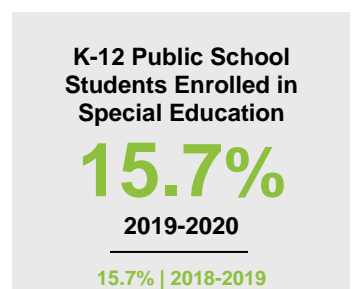

KANDIYOHI COUNTY

2020 COUNTY FACT SHEET

Minnesota

Child Population: **1,269,824**
 Birth Rate per 1,000: **12.0**
 Median Family Income: **\$86,204**

Kandiyohi

Child Population: **10,130**
 Birth Rate per 1,000: **13.0**
 Median Family Income: **\$71,943**