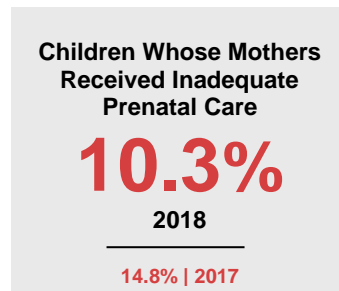

KITTSON COUNTY

2020 COUNTY FACT SHEET

Minnesota

Child Population: **1,269,824**
 Birth Rate per 1,000: **12.0**
 Median Family Income: **\$86,204**

Kittson

Child Population: **934**
 Birth Rate per 1,000: **12.5**
 Median Family Income: **\$71,494**