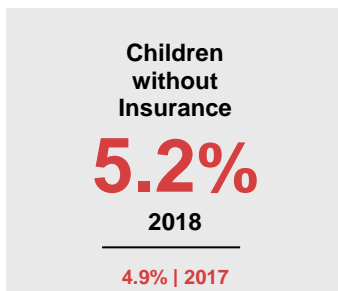

KITTSON COUNTY

2020 COUNTY FACT SHEET

Minnesota

Child Population: **1,269,824**
 Birth Rate per 1,000: **12.0**
 Median Family Income: **\$86,204**

Kittson

Child Population: **934**
 Birth Rate per 1,000: **12.5**
 Median Family Income: **\$71,494**