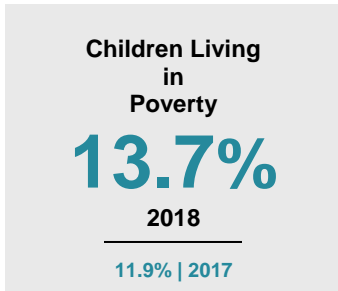

KITTSON COUNTY

2020 COUNTY FACT SHEET

Minnesota

Child Population: **1,269,824**
 Birth Rate per 1,000: **12.0**
 Median Family Income: **\$86,204**

Kittson

Child Population: **934**
 Birth Rate per 1,000: **12.5**
 Median Family Income: **\$71,494**