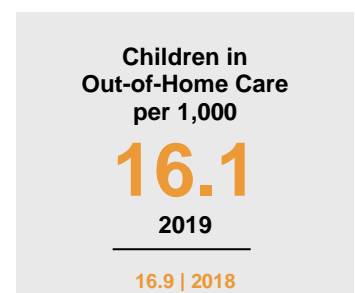

KITTSON COUNTY

2020 COUNTY FACT SHEET

Minnesota

Child Population: **1,269,824**
 Birth Rate per 1,000: **12.0**
 Median Family Income: **\$86,204**

Kittson

Child Population: **934**
 Birth Rate per 1,000: **12.5**
 Median Family Income: **\$71,494**

KIDS COUNT is a project of the Annie E. Casey Foundation. CDF-MN publishes an annual Minnesota KIDS COUNT Data Book to share trends in child well-being and foster discussion on data-driven solutions to improve child outcomes. To access the Minnesota KIDS COUNT Data Book and all county fact sheets, visit www.cdf-mn.org.