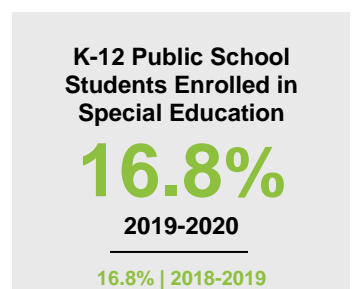

KITTSON COUNTY

2020 COUNTY FACT SHEET

Minnesota

Child Population: **1,269,824**
 Birth Rate per 1,000: **12.0**
 Median Family Income: **\$86,204**

Kittson

Child Population: **934**
 Birth Rate per 1,000: **12.5**
 Median Family Income: **\$71,494**