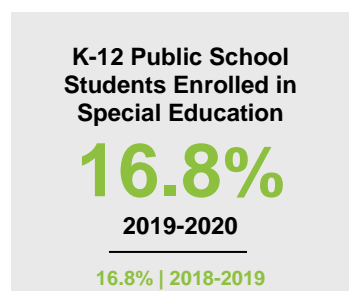

KITTSON COUNTY

2020 COUNTY FACT SHEET

Minnesota

Child Population: **1,269,824**
 Birth Rate per 1,000: **12.0**
 Median Family Income: **\$86,204**

Kittson

Child Population: **934**
 Birth Rate per 1,000: **12.5**
 Median Family Income: **\$71,494**