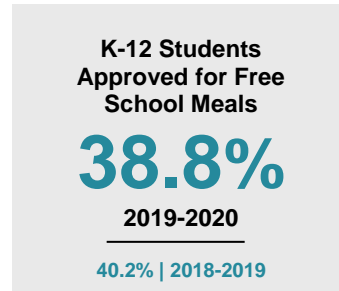

KITTSON COUNTY

2020 COUNTY FACT SHEET

Minnesota

Child Population: **1,269,824**
 Birth Rate per 1,000: **12.0**
 Median Family Income: **\$86,204**

Kittson

Child Population: **934**
 Birth Rate per 1,000: **12.5**
 Median Family Income: **\$71,494**