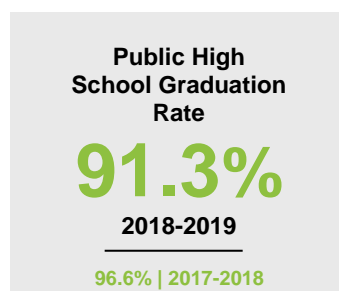

KITTSON COUNTY

2020 COUNTY FACT SHEET

Minnesota

Child Population: **1,269,824**
 Birth Rate per 1,000: **12.0**
 Median Family Income: **\$86,204**

Kittson

Child Population: **934**
 Birth Rate per 1,000: **12.5**
 Median Family Income: **\$71,494**