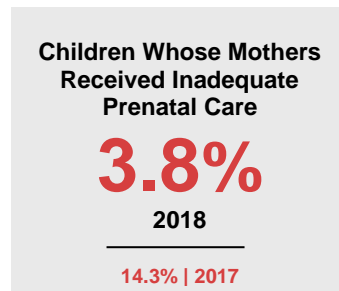

LAKE COUNTY

2020 COUNTY FACT SHEET

Minnesota

Child Population: **1,269,824**
Birth Rate per 1,000: **12.0**
Median Family Income: **$86,204**

Lake

Child Population: **1,794**
Birth Rate per 1,000: **9.8**
Median Family Income: **$69,310**

KIDS COUNT is a project of the Annie E. Casey Foundation. CDF-MN publishes an annual Minnesota KIDS COUNT Data Book to share trends in child well-being and foster discussion on data-driven solutions to improve child outcomes. To access the Minnesota KIDS COUNT Data Book and all county fact sheets, visit www.cdf-mn.org.

**children's
defense fund
minnesota**