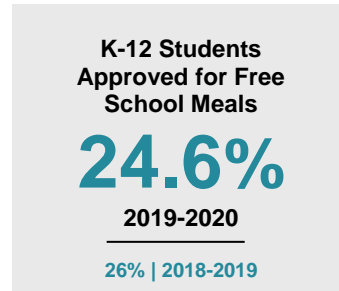

LAKE COUNTY

2020 COUNTY FACT SHEET

Minnesota

Child Population: **1,269,824**
Birth Rate per 1,000: **12.0**
Median Family Income: **$86,204**

Lake

Child Population: **1,794**
Birth Rate per 1,000: **9.8**
Median Family Income: **$69,310**

KIDS COUNT is a project of the Annie E. Casey Foundation. CDF-MN publishes an annual Minnesota KIDS COUNT Data Book to share trends in child well-being and foster discussion on data-driven solutions to improve child outcomes. To access the Minnesota KIDS COUNT Data Book and all county fact sheets, visit www.cdf-mn.org.

**children's
defense fund
minnesota**