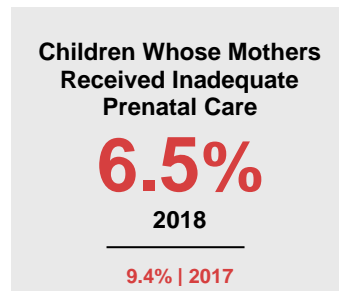

LAKE OF THE WOODS COUNTY

2020 COUNTY FACT SHEET

Minnesota

Child Population: **1,269,824**
Birth Rate per 1,000: **12.0**
Median Family Income: **$86,204**

Lake of the Woods

Child Population: **699**
Birth Rate per 1,000: **8.8**
Median Family Income: **$65,764**

KIDS COUNT is a project of the Annie E. Casey Foundation. CDF-MN publishes an annual Minnesota KIDS COUNT Data Book to share trends in child well-being and foster discussion on data-driven solutions to improve child outcomes. To access the Minnesota KIDS COUNT Data Book and all county fact sheets, visit www.cdf-mn.org.

**children's
defense fund
minnesota**