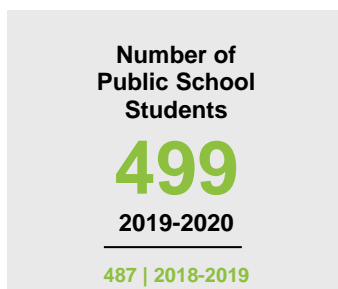

LAKE OF THE WOODS COUNTY

2020 COUNTY FACT SHEET

Minnesota

Child Population: **1,269,824**
Birth Rate per 1,000: **12.0**
Median Family Income: **$86,204**

Lake of the Woods

Child Population: **699**
Birth Rate per 1,000: **8.8**
Median Family Income: **$65,764**

KIDS COUNT is a project of the Annie E. Casey Foundation. CDF-MN publishes an annual Minnesota KIDS COUNT Data Book to share trends in child well-being and foster discussion on data-driven solutions to improve child outcomes. To access the Minnesota KIDS COUNT Data Book and all county fact sheets, visit www.cdf-mn.org.

**children's
defense fund
minnesota**