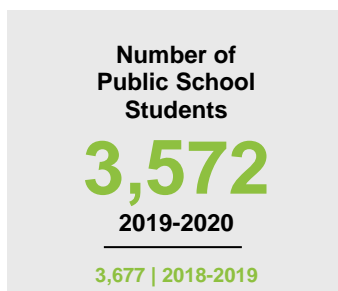

LE SUEUR COUNTY

2020 COUNTY FACT SHEET

Minnesota

Child Population: **1,269,824**
 Birth Rate per 1,000: **12.0**
 Median Family Income: **\$86,204**

Le Sueur

Child Population: **6,602**
 Birth Rate per 1,000: **11.4**
 Median Family Income: **\$82,919**