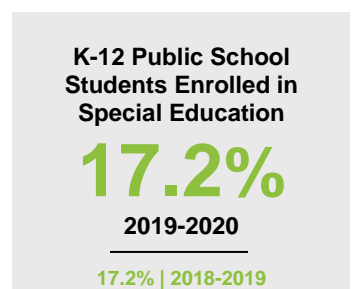

LE SUEUR COUNTY

2020 COUNTY FACT SHEET

Minnesota

Child Population: **1,269,824**
 Birth Rate per 1,000: **12.0**
 Median Family Income: **\$86,204**

Le Sueur

Child Population: **6,602**
 Birth Rate per 1,000: **11.4**
 Median Family Income: **\$82,919**