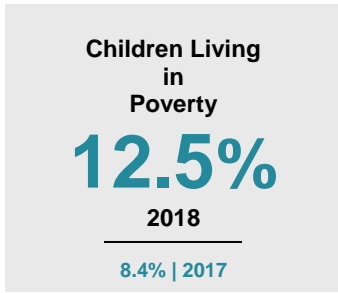

LE SUEUR COUNTY

2020 COUNTY FACT SHEET

Minnesota

Child Population: **1,269,824**
 Birth Rate per 1,000: **12.0**
 Median Family Income: **\$86,204**

Le Sueur

Child Population: **6,602**
 Birth Rate per 1,000: **11.4**
 Median Family Income: **\$82,919**