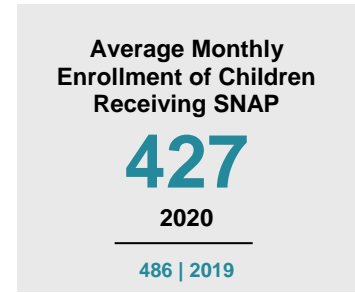

LE SUEUR COUNTY

2020 COUNTY FACT SHEET

Minnesota

Child Population: **1,269,824**
 Birth Rate per 1,000: **12.0**
 Median Family Income: **\$86,204**

Le Sueur

Child Population: **6,602**
 Birth Rate per 1,000: **11.4**
 Median Family Income: **\$82,919**