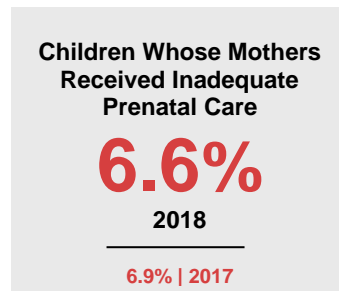

LE SUEUR COUNTY

2020 COUNTY FACT SHEET

Minnesota

Child Population: **1,269,824**
 Birth Rate per 1,000: **12.0**
 Median Family Income: **\$86,204**

Le Sueur

Child Population: **6,602**
 Birth Rate per 1,000: **11.4**
 Median Family Income: **\$82,919**