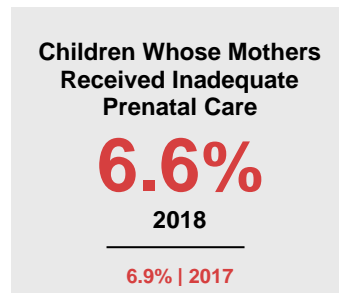

LE SUEUR COUNTY

2020 COUNTY FACT SHEET

Minnesota

Child Population: **1,269,824**
 Birth Rate per 1,000: **12.0**
 Median Family Income: **\$86,204**

Le Sueur

Child Population: **6,602**
 Birth Rate per 1,000: **11.4**
 Median Family Income: **\$82,919**