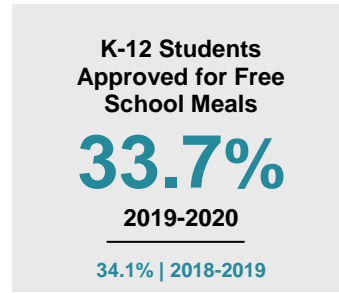

LE SUEUR COUNTY

2020 COUNTY FACT SHEET

Minnesota

Child Population: **1,269,824**
 Birth Rate per 1,000: **12.0**
 Median Family Income: **\$86,204**

Le Sueur

Child Population: **6,602**
 Birth Rate per 1,000: **11.4**
 Median Family Income: **\$82,919**