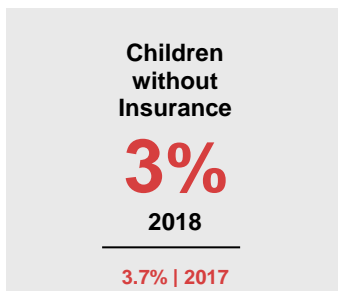

LE SUEUR COUNTY

2020 COUNTY FACT SHEET

Minnesota

Child Population: **1,269,824**
 Birth Rate per 1,000: **12.0**
 Median Family Income: **\$86,204**

Le Sueur

Child Population: **6,602**
 Birth Rate per 1,000: **11.4**
 Median Family Income: **\$82,919**