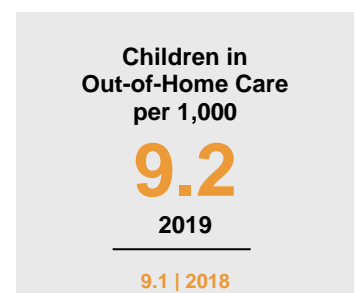

LE SUEUR COUNTY

2020 COUNTY FACT SHEET

Minnesota

Child Population: **1,269,824**
 Birth Rate per 1,000: **12.0**
 Median Family Income: **\$86,204**

Le Sueur

Child Population: **6,602**
 Birth Rate per 1,000: **11.4**
 Median Family Income: **\$82,919**

KIDS COUNT is a project of the Annie E. Casey Foundation. CDF-MN publishes an annual Minnesota KIDS COUNT Data Book to share trends in child well-being and foster discussion on data-driven solutions to improve child outcomes. To access the Minnesota KIDS COUNT Data Book and all county fact sheets, visit www.cdf-mn.org.