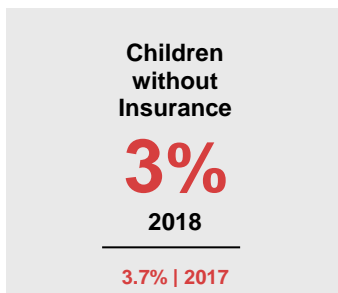

LE SUEUR COUNTY

2020 COUNTY FACT SHEET

Minnesota

Child Population: **1,269,824**
 Birth Rate per 1,000: **12.0**
 Median Family Income: **\$86,204**

Le Sueur

Child Population: **6,602**
 Birth Rate per 1,000: **11.4**
 Median Family Income: **\$82,919**