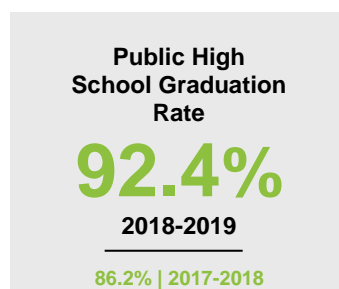

LE SUEUR COUNTY

2020 COUNTY FACT SHEET

Minnesota

Child Population: **1,269,824**
 Birth Rate per 1,000: **12.0**
 Median Family Income: **\$86,204**

Le Sueur

Child Population: **6,602**
 Birth Rate per 1,000: **11.4**
 Median Family Income: **\$82,919**