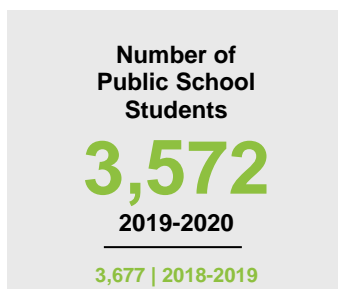

LE SUEUR COUNTY

2020 COUNTY FACT SHEET

Minnesota

Child Population: **1,269,824**
 Birth Rate per 1,000: **12.0**
 Median Family Income: **\$86,204**

Le Sueur

Child Population: **6,602**
 Birth Rate per 1,000: **11.4**
 Median Family Income: **\$82,919**