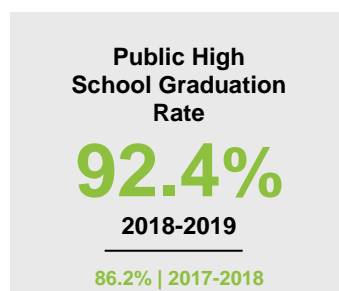

LE SUEUR COUNTY

2020 COUNTY FACT SHEET

Minnesota

Child Population: **1,269,824**
 Birth Rate per 1,000: **12.0**
 Median Family Income: **\$86,204**

Le Sueur

Child Population: **6,602**
 Birth Rate per 1,000: **11.4**
 Median Family Income: **\$82,919**