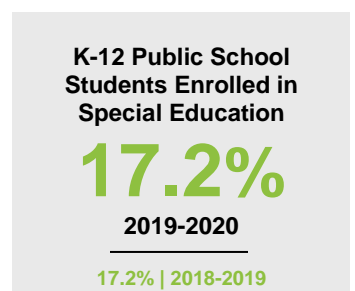

LE SUEUR COUNTY

2020 COUNTY FACT SHEET

Minnesota

Child Population: **1,269,824**
 Birth Rate per 1,000: **12.0**
 Median Family Income: **\$86,204**

Le Sueur

Child Population: **6,602**
 Birth Rate per 1,000: **11.4**
 Median Family Income: **\$82,919**