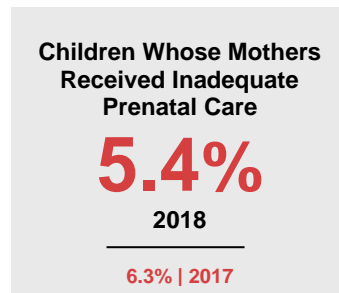

LYON COUNTY

2020 COUNTY FACT SHEET

Minnesota

Child Population: **1,269,824**
 Birth Rate per 1,000: **12.0**
 Median Family Income: **\$86,204**

Lyon

Child Population: **6,367**
 Birth Rate per 1,000: **13.9**
 Median Family Income: **\$73,401**