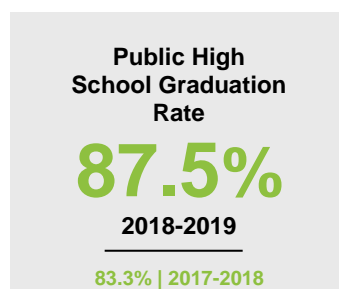

LYON COUNTY

2020 COUNTY FACT SHEET

Minnesota

Child Population: **1,269,824**
 Birth Rate per 1,000: **12.0**
 Median Family Income: **\$86,204**

Lyon

Child Population: **6,367**
 Birth Rate per 1,000: **13.9**
 Median Family Income: **\$73,401**