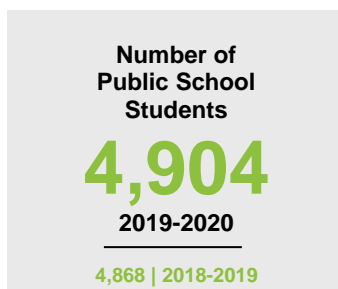

LYON COUNTY

2020 COUNTY FACT SHEET

Minnesota

Child Population: **1,269,824**
 Birth Rate per 1,000: **12.0**
 Median Family Income: **\$86,204**

Lyon

Child Population: **6,367**
 Birth Rate per 1,000: **13.9**
 Median Family Income: **\$73,401**