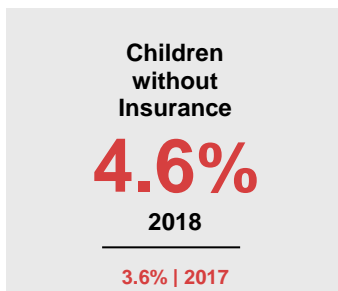

LYON COUNTY

2020 COUNTY FACT SHEET

Minnesota

Child Population: **1,269,824**
 Birth Rate per 1,000: **12.0**
 Median Family Income: **\$86,204**

Lyon

Child Population: **6,367**
 Birth Rate per 1,000: **13.9**
 Median Family Income: **\$73,401**