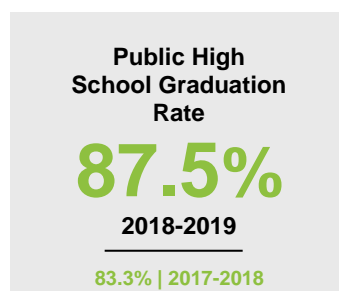

LYON COUNTY

2020 COUNTY FACT SHEET

Minnesota

Child Population: **1,269,824**
 Birth Rate per 1,000: **12.0**
 Median Family Income: **\$86,204**

Lyon

Child Population: **6,367**
 Birth Rate per 1,000: **13.9**
 Median Family Income: **\$73,401**