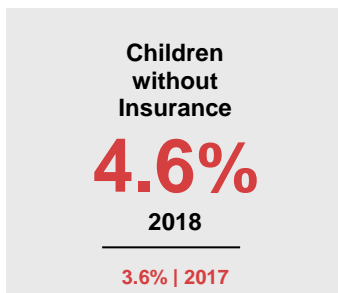

LYON COUNTY

2020 COUNTY FACT SHEET

Minnesota

Child Population: **1,269,824**
 Birth Rate per 1,000: **12.0**
 Median Family Income: **\$86,204**

Lyon

Child Population: **6,367**
 Birth Rate per 1,000: **13.9**
 Median Family Income: **\$73,401**