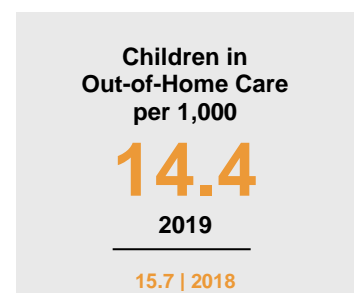

LYON COUNTY

2020 COUNTY FACT SHEET

Minnesota

Child Population: **1,269,824**
 Birth Rate per 1,000: **12.0**
 Median Family Income: **\$86,204**

Lyon

Child Population: **6,367**
 Birth Rate per 1,000: **13.9**
 Median Family Income: **\$73,401**

KIDS COUNT is a project of the Annie E. Casey Foundation. CDF-MN publishes an annual Minnesota KIDS COUNT Data Book to share trends in child well-being and foster discussion on data-driven solutions to improve child outcomes. To access the Minnesota KIDS COUNT Data Book and all county fact sheets, visit www.cdf-mn.org.