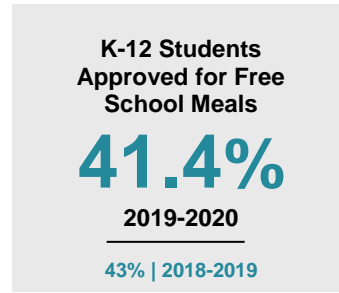

LYON COUNTY

2020 COUNTY FACT SHEET

Minnesota

Child Population: **1,269,824**
 Birth Rate per 1,000: **12.0**
 Median Family Income: **\$86,204**

Lyon

Child Population: **6,367**
 Birth Rate per 1,000: **13.9**
 Median Family Income: **\$73,401**