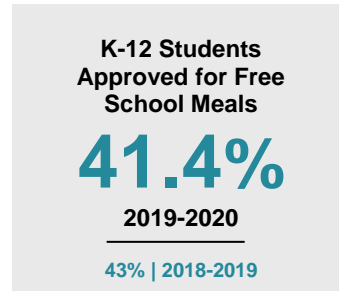

LYON COUNTY

2020 COUNTY FACT SHEET

Minnesota

Child Population: **1,269,824**
 Birth Rate per 1,000: **12.0**
 Median Family Income: **\$86,204**

Lyon

Child Population: **6,367**
 Birth Rate per 1,000: **13.9**
 Median Family Income: **\$73,401**