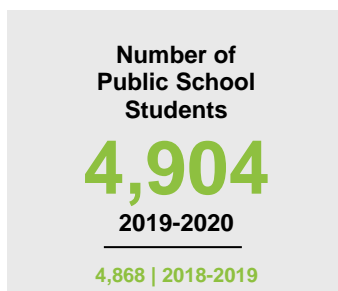

LYON COUNTY

2020 COUNTY FACT SHEET

Minnesota

Child Population: **1,269,824**
 Birth Rate per 1,000: **12.0**
 Median Family Income: **\$86,204**

Lyon

Child Population: **6,367**
 Birth Rate per 1,000: **13.9**
 Median Family Income: **\$73,401**