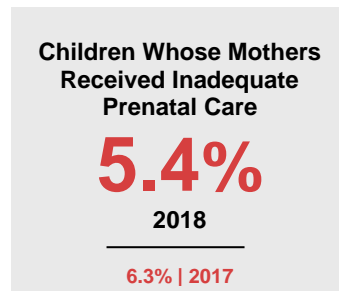

LYON COUNTY

2020 COUNTY FACT SHEET

Minnesota

Child Population: **1,269,824**
 Birth Rate per 1,000: **12.0**
 Median Family Income: **\$86,204**

Lyon

Child Population: **6,367**
 Birth Rate per 1,000: **13.9**
 Median Family Income: **\$73,401**