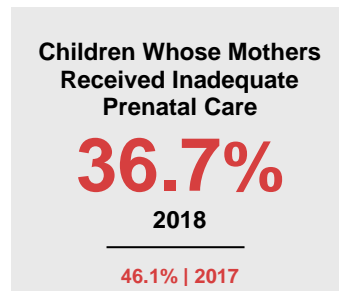

MAHNOMEN COUNTY

2020 COUNTY FACT SHEET

Minnesota

Child Population: **1,269,824**
 Birth Rate per 1,000: **12.0**
 Median Family Income: **\$86,204**

Mahnomen

Child Population: **1,625**
 Birth Rate per 1,000: **16.3**
 Median Family Income: **\$53,906**