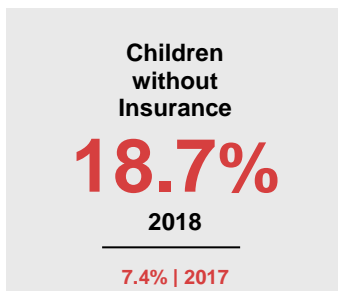

MAHNOMEN COUNTY

2020 COUNTY FACT SHEET

Minnesota

Child Population: **1,269,824**
 Birth Rate per 1,000: **12.0**
 Median Family Income: **\$86,204**

Mahnomen

Child Population: **1,625**
 Birth Rate per 1,000: **16.3**
 Median Family Income: **\$53,906**