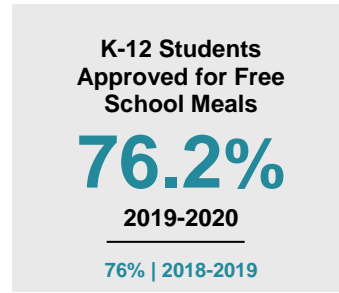

MAHNOMEN COUNTY

2020 COUNTY FACT SHEET

Minnesota

Child Population: **1,269,824**
 Birth Rate per 1,000: **12.0**
 Median Family Income: **\$86,204**

Mahnomen

Child Population: **1,625**
 Birth Rate per 1,000: **16.3**
 Median Family Income: **\$53,906**