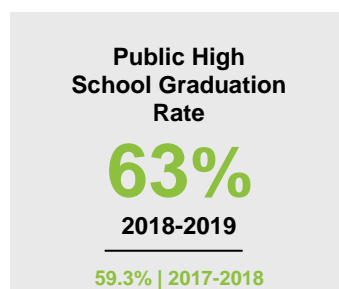

MAHNOMEN COUNTY

2020 COUNTY FACT SHEET

Minnesota

Child Population: **1,269,824**
 Birth Rate per 1,000: **12.0**
 Median Family Income: **\$86,204**

Mahnomen

Child Population: **1,625**
 Birth Rate per 1,000: **16.3**
 Median Family Income: **\$53,906**