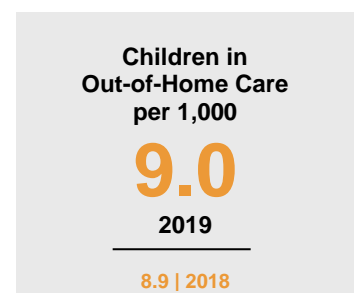

MARSHALL COUNTY

2020 COUNTY FACT SHEET

Minnesota

Child Population: **1,269,824**
 Birth Rate per 1,000: **12.0**
 Median Family Income: **\$86,204**

Marshall

Child Population: **2,119**
 Birth Rate per 1,000: **8.6**
 Median Family Income: **\$74,038**

KIDS COUNT is a project of the Annie E. Casey Foundation. CDF-MN publishes an annual Minnesota KIDS COUNT Data Book to share trends in child well-being and foster discussion on data-driven solutions to improve child outcomes. To access the Minnesota KIDS COUNT Data Book and all county fact sheets, visit www.cdf-mn.org.