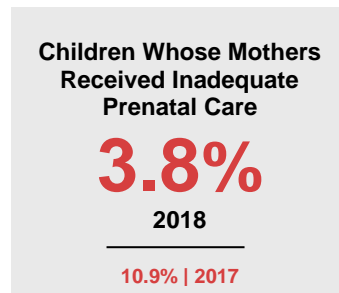

MARSHALL COUNTY

2020 COUNTY FACT SHEET

Minnesota

Child Population: **1,269,824**
 Birth Rate per 1,000: **12.0**
 Median Family Income: **\$86,204**

Marshall

Child Population: **2,119**
 Birth Rate per 1,000: **8.6**
 Median Family Income: **\$74,038**