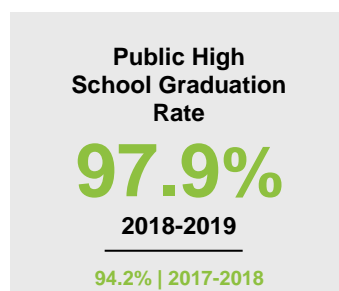

MARSHALL COUNTY

2020 COUNTY FACT SHEET

Minnesota

Child Population: **1,269,824**
 Birth Rate per 1,000: **12.0**
 Median Family Income: **\$86,204**

Marshall

Child Population: **2,119**
 Birth Rate per 1,000: **8.6**
 Median Family Income: **\$74,038**