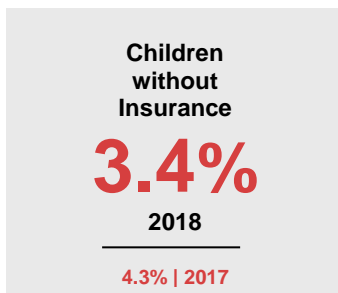

MARSHALL COUNTY

2020 COUNTY FACT SHEET

Minnesota

Child Population: **1,269,824**
 Birth Rate per 1,000: **12.0**
 Median Family Income: **\$86,204**

Marshall

Child Population: **2,119**
 Birth Rate per 1,000: **8.6**
 Median Family Income: **\$74,038**