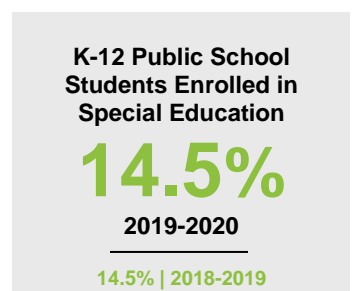

MARSHALL COUNTY

2020 COUNTY FACT SHEET

Minnesota

Child Population: **1,269,824**
 Birth Rate per 1,000: **12.0**
 Median Family Income: **\$86,204**

Marshall

Child Population: **2,119**
 Birth Rate per 1,000: **8.6**
 Median Family Income: **\$74,038**