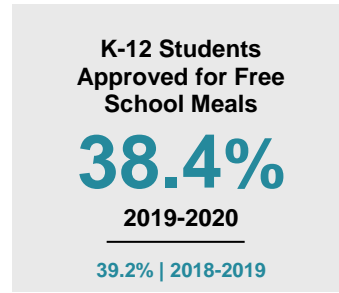

MARSHALL COUNTY

2020 COUNTY FACT SHEET

Minnesota

Child Population: **1,269,824**
 Birth Rate per 1,000: **12.0**
 Median Family Income: **\$86,204**

Marshall

Child Population: **2,119**
 Birth Rate per 1,000: **8.6**
 Median Family Income: **\$74,038**