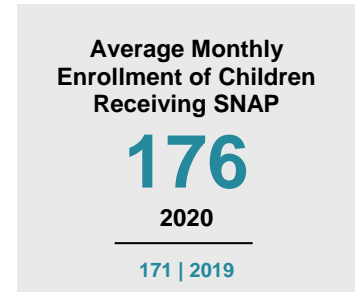

MARSHALL COUNTY

2020 COUNTY FACT SHEET

Minnesota

Child Population: **1,269,824**
 Birth Rate per 1,000: **12.0**
 Median Family Income: **\$86,204**

Marshall

Child Population: **2,119**
 Birth Rate per 1,000: **8.6**
 Median Family Income: **\$74,038**