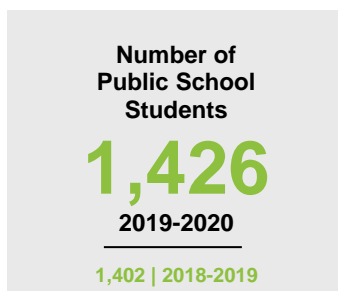

MARSHALL COUNTY

2020 COUNTY FACT SHEET

Minnesota

Child Population: **1,269,824**
 Birth Rate per 1,000: **12.0**
 Median Family Income: **\$86,204**

Marshall

Child Population: **2,119**
 Birth Rate per 1,000: **8.6**
 Median Family Income: **\$74,038**