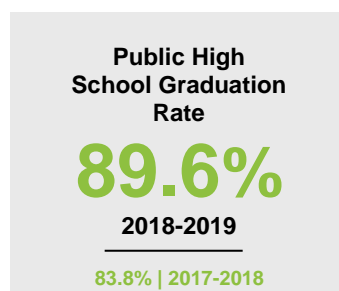

MCLEOD COUNTY

2020 COUNTY FACT SHEET

Minnesota

Child Population: **1,269,824**
 Birth Rate per 1,000: **12.0**
 Median Family Income: **\$86,204**

McLeod

Child Population: **8,183**
 Birth Rate per 1,000: **11.0**
 Median Family Income: **\$77,405**