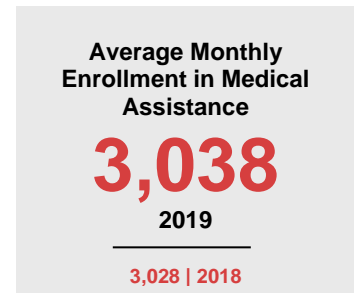

MCLEOD COUNTY

2020 COUNTY FACT SHEET

Minnesota

Child Population: **1,269,824**
 Birth Rate per 1,000: **12.0**
 Median Family Income: **\$86,204**

McLeod

Child Population: **8,183**
 Birth Rate per 1,000: **11.0**
 Median Family Income: **\$77,405**