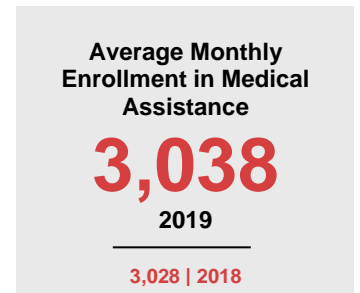

MCLEOD COUNTY

2020 COUNTY FACT SHEET

Minnesota

Child Population: **1,269,824**
 Birth Rate per 1,000: **12.0**
 Median Family Income: **\$86,204**

McLeod

Child Population: **8,183**
 Birth Rate per 1,000: **11.0**
 Median Family Income: **\$77,405**