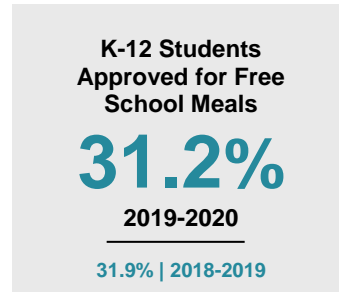

MCLEOD COUNTY

2020 COUNTY FACT SHEET

Minnesota

Child Population: **1,269,824**
 Birth Rate per 1,000: **12.0**
 Median Family Income: **\$86,204**

McLeod

Child Population: **8,183**
 Birth Rate per 1,000: **11.0**
 Median Family Income: **\$77,405**