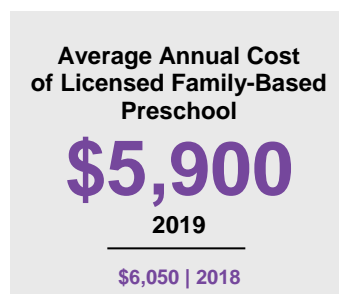

MCLEOD COUNTY

2020 COUNTY FACT SHEET

Minnesota

Child Population: **1,269,824**
 Birth Rate per 1,000: **12.0**
 Median Family Income: **\$86,204**

McLeod

Child Population: **8,183**
 Birth Rate per 1,000: **11.0**
 Median Family Income: **\$77,405**