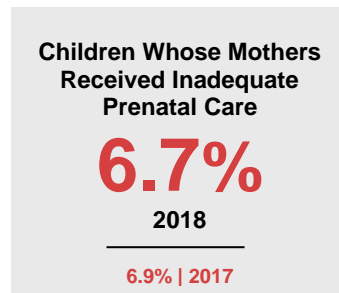

MCLEOD COUNTY

2020 COUNTY FACT SHEET

Minnesota

Child Population: **1,269,824**
 Birth Rate per 1,000: **12.0**
 Median Family Income: **\$86,204**

McLeod

Child Population: **8,183**
 Birth Rate per 1,000: **11.0**
 Median Family Income: **\$77,405**