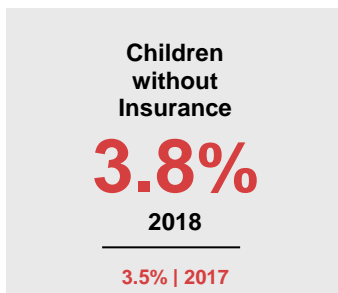

MCLEOD COUNTY

2020 COUNTY FACT SHEET

Minnesota

Child Population: **1,269,824**
 Birth Rate per 1,000: **12.0**
 Median Family Income: **\$86,204**

McLeod

Child Population: **8,183**
 Birth Rate per 1,000: **11.0**
 Median Family Income: **\$77,405**