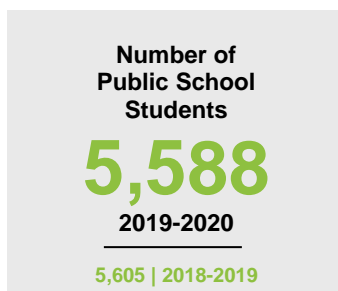

MCLEOD COUNTY

2020 COUNTY FACT SHEET

Minnesota

Child Population: **1,269,824**
 Birth Rate per 1,000: **12.0**
 Median Family Income: **\$86,204**

McLeod

Child Population: **8,183**
 Birth Rate per 1,000: **11.0**
 Median Family Income: **\$77,405**