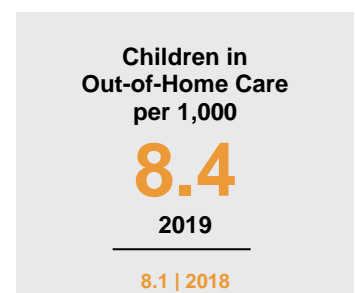

MEEKER COUNTY

2020 COUNTY FACT SHEET

Minnesota

Child Population: **1,269,824**
Birth Rate per 1,000: **12.0**
Median Family Income: **$86,204**

Meeker

Child Population: **5,465**
Birth Rate per 1,000: **12.7**
Median Family Income: **$75,161**

KIDS COUNT is a project of the Annie E. Casey Foundation. CDF-MN publishes an annual Minnesota KIDS COUNT Data Book to share trends in child well-being and foster discussion on data-driven solutions to improve child outcomes. To access the Minnesota KIDS COUNT Data Book and all county fact sheets, visit www.cdf-mn.org.

**children's
defense fund
minnesota**