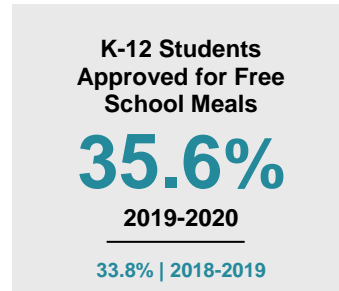

MEEKER COUNTY

2020 COUNTY FACT SHEET

Minnesota

Child Population: **1,269,824**
 Birth Rate per 1,000: **12.0**
 Median Family Income: **\$86,204**

Meeker

Child Population: **5,465**
 Birth Rate per 1,000: **12.7**
 Median Family Income: **\$75,161**