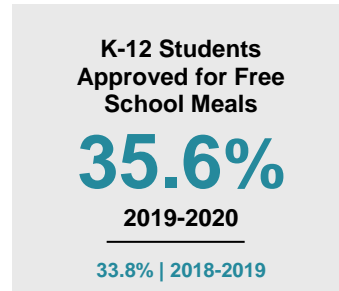

MEEKER COUNTY

2020 COUNTY FACT SHEET

Minnesota

Child Population: **1,269,824**
Birth Rate per 1,000: **12.0**
Median Family Income: **$86,204**

Meeker

Child Population: **5,465**
Birth Rate per 1,000: **12.7**
Median Family Income: **$75,161**

KIDS COUNT is a project of the Annie E. Casey Foundation. CDF-MN publishes an annual Minnesota KIDS COUNT Data Book to share trends in child well-being and foster discussion on data-driven solutions to improve child outcomes. To access the Minnesota KIDS COUNT Data Book and all county fact sheets, visit www.cdf-mn.org.

**children's
defense fund
minnesota**