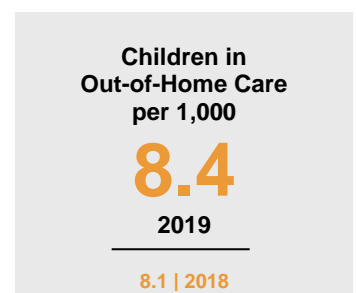

MEEKER COUNTY

2020 COUNTY FACT SHEET

Minnesota

Child Population: **1,269,824**
 Birth Rate per 1,000: **12.0**
 Median Family Income: **\$86,204**

Meeker

Child Population: **5,465**
 Birth Rate per 1,000: **12.7**
 Median Family Income: **\$75,161**

KIDS COUNT is a project of the Annie E. Casey Foundation. CDF-MN publishes an annual Minnesota KIDS COUNT Data Book to share trends in child well-being and foster discussion on data-driven solutions to improve child outcomes. To access the Minnesota KIDS COUNT Data Book and all county fact sheets, visit www.cdf-mn.org.