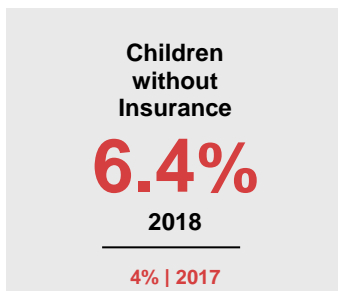

MEEKER COUNTY

2020 COUNTY FACT SHEET

Minnesota

Child Population: **1,269,824**
 Birth Rate per 1,000: **12.0**
 Median Family Income: **\$86,204**

Meeker

Child Population: **5,465**
 Birth Rate per 1,000: **12.7**
 Median Family Income: **\$75,161**