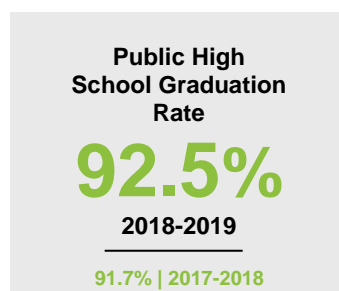

MEEKER COUNTY

2020 COUNTY FACT SHEET

Minnesota

Child Population: **1,269,824**
 Birth Rate per 1,000: **12.0**
 Median Family Income: **\$86,204**

Meeker

Child Population: **5,465**
 Birth Rate per 1,000: **12.7**
 Median Family Income: **\$75,161**