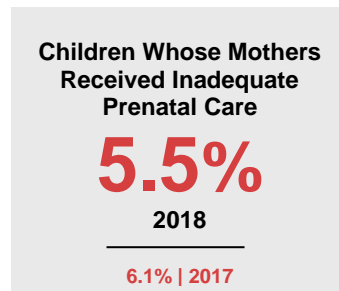

MEEKER COUNTY

2020 COUNTY FACT SHEET

Minnesota

Child Population: **1,269,824**
 Birth Rate per 1,000: **12.0**
 Median Family Income: **\$86,204**

Meeker

Child Population: **5,465**
 Birth Rate per 1,000: **12.7**
 Median Family Income: **\$75,161**