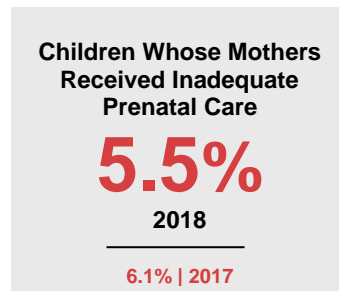

MEEKER COUNTY

2020 COUNTY FACT SHEET

Minnesota

Child Population: **1,269,824**
Birth Rate per 1,000: **12.0**
Median Family Income: **$86,204**

Meeker

Child Population: **5,465**
Birth Rate per 1,000: **12.7**
Median Family Income: **$75,161**

KIDS COUNT is a project of the Annie E. Casey Foundation. CDF-MN publishes an annual Minnesota KIDS COUNT Data Book to share trends in child well-being and foster discussion on data-driven solutions to improve child outcomes. To access the Minnesota KIDS COUNT Data Book and all county fact sheets, visit www.cdf-mn.org.

**children's
defense fund
minnesota**