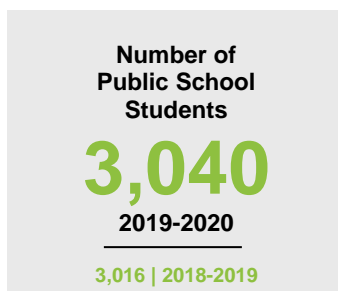

MEEKER COUNTY

2020 COUNTY FACT SHEET

Minnesota

Child Population: **1,269,824**
 Birth Rate per 1,000: **12.0**
 Median Family Income: **\$86,204**

Meeker

Child Population: **5,465**
 Birth Rate per 1,000: **12.7**
 Median Family Income: **\$75,161**