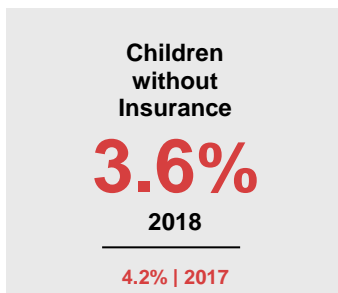

MORRISON COUNTY

2020 COUNTY FACT SHEET

Minnesota

Child Population: **1,269,824**
 Birth Rate per 1,000: **12.0**
 Median Family Income: **\$86,204**

Morrison

Child Population: **7,628**
 Birth Rate per 1,000: **10.7**
 Median Family Income: **\$67,921**