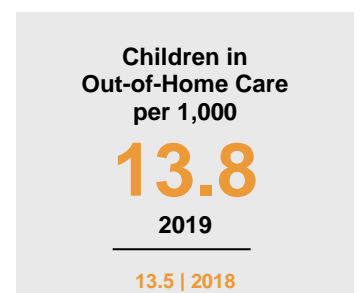

MORRISON COUNTY

2020 COUNTY FACT SHEET

Minnesota

Child Population: **1,269,824**
Birth Rate per 1,000: **12.0**
Median Family Income: **$86,204**

Morrison

Child Population: **7,628**
Birth Rate per 1,000: **10.7**
Median Family Income: **$67,921**

KIDS COUNT is a project of the Annie E. Casey Foundation. CDF-MN publishes an annual Minnesota KIDS COUNT Data Book to share trends in child well-being and foster discussion on data-driven solutions to improve child outcomes. To access the Minnesota KIDS COUNT Data Book and all county fact sheets, visit www.cdf-mn.org.

children's defense fund minnesota