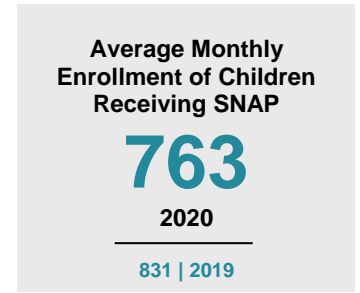

MORRISON COUNTY

2020 COUNTY FACT SHEET

Minnesota

Child Population: **1,269,824**
 Birth Rate per 1,000: **12.0**
 Median Family Income: **\$86,204**

Morrison

Child Population: **7,628**
 Birth Rate per 1,000: **10.7**
 Median Family Income: **\$67,921**