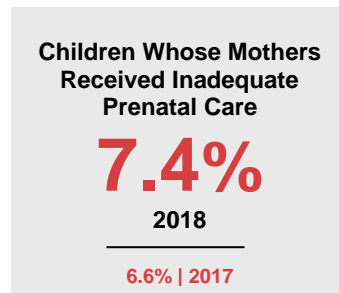

MORRISON COUNTY

2020 COUNTY FACT SHEET

Minnesota

Child Population: **1,269,824**
 Birth Rate per 1,000: **12.0**
 Median Family Income: **\$86,204**

Morrison

Child Population: **7,628**
 Birth Rate per 1,000: **10.7**
 Median Family Income: **\$67,921**