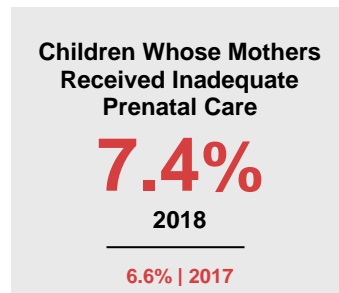

MORRISON COUNTY

2020 COUNTY FACT SHEET

Minnesota

Child Population: **1,269,824**
Birth Rate per 1,000: **12.0**
Median Family Income: **$86,204**

Morrison

Child Population: **7,628**
Birth Rate per 1,000: **10.7**
Median Family Income: **$67,921**

KIDS COUNT is a project of the Annie E. Casey Foundation. CDF-MN publishes an annual Minnesota KIDS COUNT Data Book to share trends in child well-being and foster discussion on data-driven solutions to improve child outcomes. To access the Minnesota KIDS COUNT Data Book and all county fact sheets, visit www.cdf-mn.org.

children's defense fund minnesota