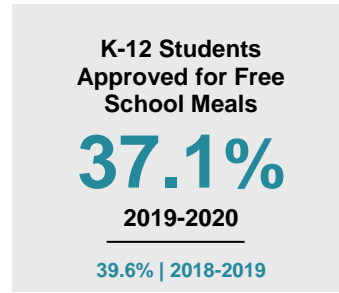

MORRISON COUNTY

2020 COUNTY FACT SHEET

Minnesota

Child Population: **1,269,824**
 Birth Rate per 1,000: **12.0**
 Median Family Income: **\$86,204**

Morrison

Child Population: **7,628**
 Birth Rate per 1,000: **10.7**
 Median Family Income: **\$67,921**