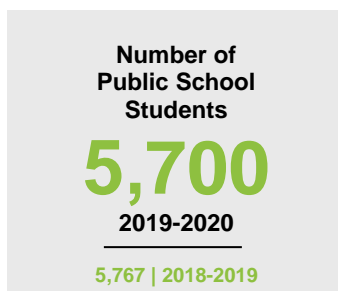

MORRISON COUNTY

2020 COUNTY FACT SHEET

Minnesota

Child Population: **1,269,824**
 Birth Rate per 1,000: **12.0**
 Median Family Income: **\$86,204**

Morrison

Child Population: **7,628**
 Birth Rate per 1,000: **10.7**
 Median Family Income: **\$67,921**