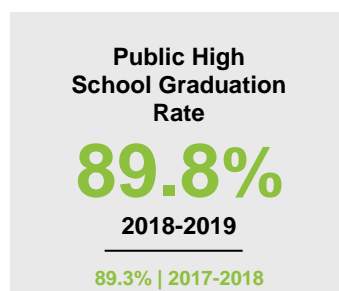

MORRISON COUNTY

2020 COUNTY FACT SHEET

Minnesota

Child Population: **1,269,824**
 Birth Rate per 1,000: **12.0**
 Median Family Income: **\$86,204**

Morrison

Child Population: **7,628**
 Birth Rate per 1,000: **10.7**
 Median Family Income: **\$67,921**