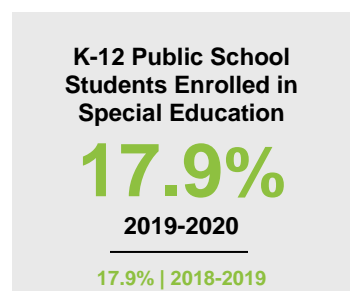

MORRISON COUNTY

2020 COUNTY FACT SHEET

Minnesota

Child Population: **1,269,824**
 Birth Rate per 1,000: **12.0**
 Median Family Income: **\$86,204**

Morrison

Child Population: **7,628**
 Birth Rate per 1,000: **10.7**
 Median Family Income: **\$67,921**