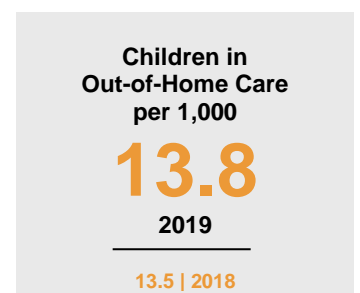

MORRISON COUNTY

2020 COUNTY FACT SHEET

Minnesota

Child Population: **1,269,824**
 Birth Rate per 1,000: **12.0**
 Median Family Income: **\$86,204**

Morrison

Child Population: **7,628**
 Birth Rate per 1,000: **10.7**
 Median Family Income: **\$67,921**

KIDS COUNT is a project of the Annie E. Casey Foundation. CDF-MN publishes an annual Minnesota KIDS COUNT Data Book to share trends in child well-being and foster discussion on data-driven solutions to improve child outcomes. To access the Minnesota KIDS COUNT Data Book and all county fact sheets, visit www.cdf-mn.org.