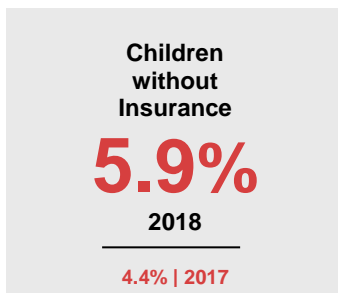

MOWER COUNTY

2020 COUNTY FACT SHEET

Minnesota

Child Population: **1,269,824**
 Birth Rate per 1,000: **12.0**
 Median Family Income: **\$86,204**

Mower

Child Population: **9,664**
 Birth Rate per 1,000: **13.5**
 Median Family Income: **\$70,157**