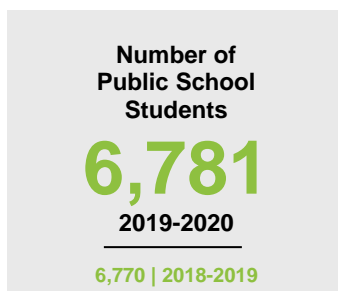

MOWER COUNTY

2020 COUNTY FACT SHEET

Minnesota

Child Population: **1,269,824**
 Birth Rate per 1,000: **12.0**
 Median Family Income: **\$86,204**

Mower

Child Population: **9,664**
 Birth Rate per 1,000: **13.5**
 Median Family Income: **\$70,157**