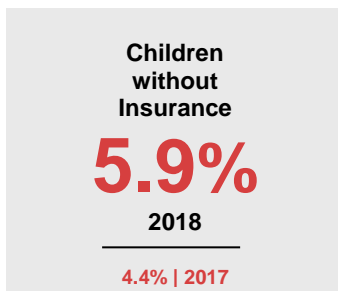

MOWER COUNTY

2020 COUNTY FACT SHEET

Minnesota

Child Population: **1,269,824**
 Birth Rate per 1,000: **12.0**
 Median Family Income: **\$86,204**

Mower

Child Population: **9,664**
 Birth Rate per 1,000: **13.5**
 Median Family Income: **\$70,157**