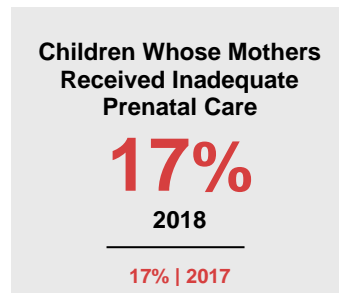

MOWER COUNTY

2020 COUNTY FACT SHEET

Minnesota

Child Population: **1,269,824**
 Birth Rate per 1,000: **12.0**
 Median Family Income: **\$86,204**

Mower

Child Population: **9,664**
 Birth Rate per 1,000: **13.5**
 Median Family Income: **\$70,157**