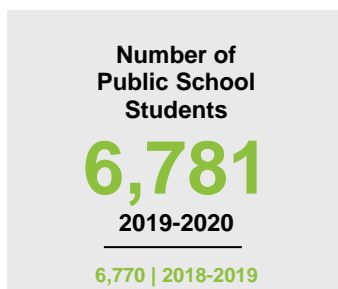

MOWER COUNTY

2020 COUNTY FACT SHEET

Minnesota

Child Population: **1,269,824**
 Birth Rate per 1,000: **12.0**
 Median Family Income: **\$86,204**

Mower

Child Population: **9,664**
 Birth Rate per 1,000: **13.5**
 Median Family Income: **\$70,157**