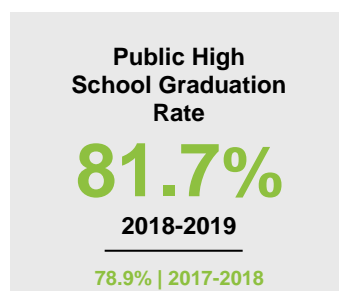

MOWER COUNTY

2020 COUNTY FACT SHEET

Minnesota

Child Population: **1,269,824**
 Birth Rate per 1,000: **12.0**
 Median Family Income: **\$86,204**

Mower

Child Population: **9,664**
 Birth Rate per 1,000: **13.5**
 Median Family Income: **\$70,157**