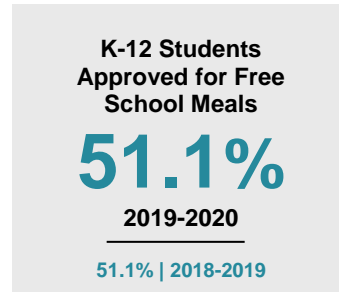

MOWER COUNTY

2020 COUNTY FACT SHEET

Minnesota

Child Population: **1,269,824**
 Birth Rate per 1,000: **12.0**
 Median Family Income: **\$86,204**

Mower

Child Population: **9,664**
 Birth Rate per 1,000: **13.5**
 Median Family Income: **\$70,157**