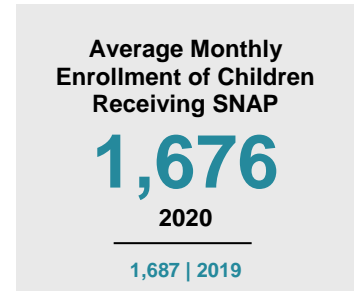

MOWER COUNTY

2020 COUNTY FACT SHEET

Minnesota

Child Population: **1,269,824**
 Birth Rate per 1,000: **12.0**
 Median Family Income: **\$86,204**

Mower

Child Population: **9,664**
 Birth Rate per 1,000: **13.5**
 Median Family Income: **\$70,157**