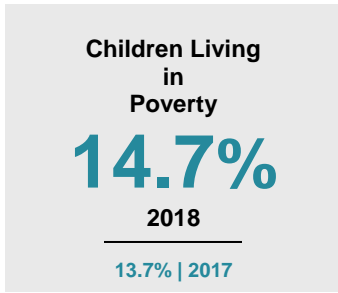

MOWER COUNTY

2020 COUNTY FACT SHEET

Minnesota

Child Population: **1,269,824**
 Birth Rate per 1,000: **12.0**
 Median Family Income: **\$86,204**

Mower

Child Population: **9,664**
 Birth Rate per 1,000: **13.5**
 Median Family Income: **\$70,157**