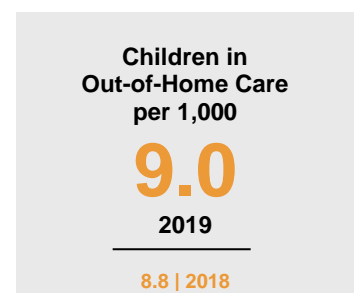

MOWER COUNTY

2020 COUNTY FACT SHEET

Minnesota

Child Population: **1,269,824**
 Birth Rate per 1,000: **12.0**
 Median Family Income: **\$86,204**

Mower

Child Population: **9,664**
 Birth Rate per 1,000: **13.5**
 Median Family Income: **\$70,157**

KIDS COUNT is a project of the Annie E. Casey Foundation. CDF-MN publishes an annual Minnesota KIDS COUNT Data Book to share trends in child well-being and foster discussion on data-driven solutions to improve child outcomes. To access the Minnesota KIDS COUNT Data Book and all county fact sheets, visit www.cdf-mn.org.