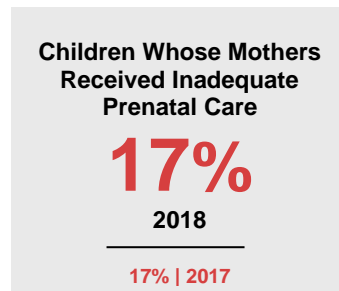

MOWER COUNTY

2020 COUNTY FACT SHEET

Minnesota

Child Population: **1,269,824**
 Birth Rate per 1,000: **12.0**
 Median Family Income: **\$86,204**

Mower

Child Population: **9,664**
 Birth Rate per 1,000: **13.5**
 Median Family Income: **\$70,157**