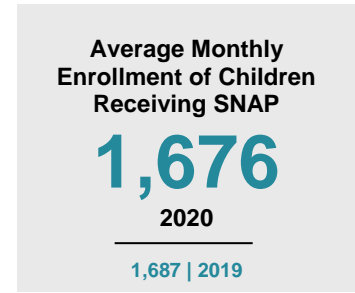

MOWER COUNTY

2020 COUNTY FACT SHEET

Minnesota

Child Population: **1,269,824**
 Birth Rate per 1,000: **12.0**
 Median Family Income: **\$86,204**

Mower

Child Population: **9,664**
 Birth Rate per 1,000: **13.5**
 Median Family Income: **\$70,157**