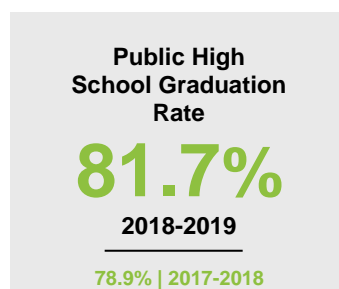

MOWER COUNTY

2020 COUNTY FACT SHEET

Minnesota

Child Population: **1,269,824**
 Birth Rate per 1,000: **12.0**
 Median Family Income: **\$86,204**

Mower

Child Population: **9,664**
 Birth Rate per 1,000: **13.5**
 Median Family Income: **\$70,157**