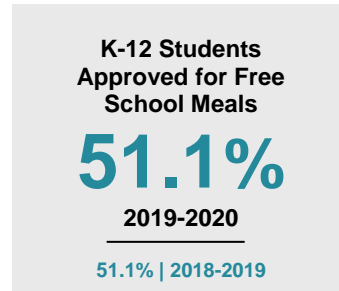

MOWER COUNTY

2020 COUNTY FACT SHEET

Minnesota

Child Population: **1,269,824**
 Birth Rate per 1,000: **12.0**
 Median Family Income: **\$86,204**

Mower

Child Population: **9,664**
 Birth Rate per 1,000: **13.5**
 Median Family Income: **\$70,157**