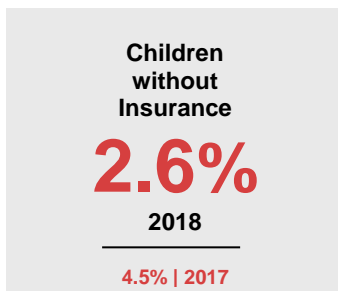

MURRAY COUNTY

2020 COUNTY FACT SHEET

Minnesota

Child Population: **1,269,824**
 Birth Rate per 1,000: **12.0**
 Median Family Income: **\$86,204**

Murray

Child Population: **1,739**
 Birth Rate per 1,000: **9.8**
 Median Family Income: **\$75,972**