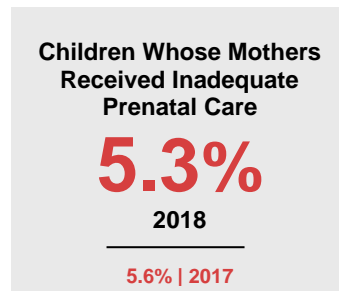

MURRAY COUNTY

2020 COUNTY FACT SHEET

Minnesota

Child Population: **1,269,824**
Birth Rate per 1,000: **12.0**
Median Family Income: **$86,204**

Murray

Child Population: **1,739**
Birth Rate per 1,000: **9.8**
Median Family Income: **$75,972**

KIDS COUNT is a project of the Annie E. Casey Foundation. CDF-MN publishes an annual Minnesota KIDS COUNT Data Book to share trends in child well-being and foster discussion on data-driven solutions to improve child outcomes. To access the Minnesota KIDS COUNT Data Book and all county fact sheets, visit www.cdf-mn.org.

**children's
defense fund
minnesota**