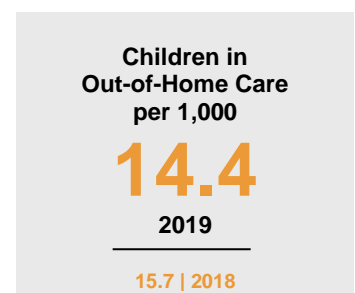

MURRAY COUNTY

2020 COUNTY FACT SHEET

Minnesota

Child Population: **1,269,824**
Birth Rate per 1,000: **12.0**
Median Family Income: **$86,204**

Murray

Child Population: **1,739**
Birth Rate per 1,000: **9.8**
Median Family Income: **$75,972**

KIDS COUNT is a project of the Annie E. Casey Foundation. CDF-MN publishes an annual Minnesota KIDS COUNT Data Book to share trends in child well-being and foster discussion on data-driven solutions to improve child outcomes. To access the Minnesota KIDS COUNT Data Book and all county fact sheets, visit www.cdf-mn.org.

**children's
defense fund
minnesota**