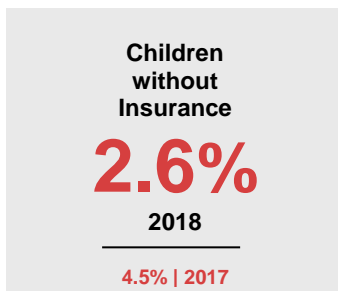

MURRAY COUNTY

2020 COUNTY FACT SHEET

Minnesota

Child Population: **1,269,824**
Birth Rate per 1,000: **12.0**
Median Family Income: **$86,204**

Murray

Child Population: **1,739**
Birth Rate per 1,000: **9.8**
Median Family Income: **$75,972**

KIDS COUNT is a project of the Annie E. Casey Foundation. CDF-MN publishes an annual Minnesota KIDS COUNT Data Book to share trends in child well-being and foster discussion on data-driven solutions to improve child outcomes. To access the Minnesota KIDS COUNT Data Book and all county fact sheets, visit www.cdf-mn.org.

**children's
defense fund
minnesota**