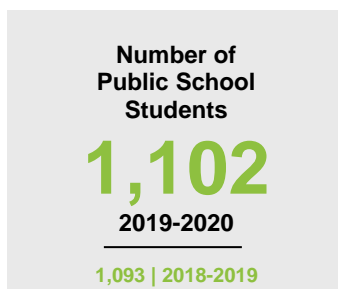

MURRAY COUNTY

2020 COUNTY FACT SHEET

Minnesota

Child Population: **1,269,824**
Birth Rate per 1,000: **12.0**
Median Family Income: **$86,204**

Murray

Child Population: **1,739**
Birth Rate per 1,000: **9.8**
Median Family Income: **$75,972**

KIDS COUNT is a project of the Annie E. Casey Foundation. CDF-MN publishes an annual Minnesota KIDS COUNT Data Book to share trends in child well-being and foster discussion on data-driven solutions to improve child outcomes. To access the Minnesota KIDS COUNT Data Book and all county fact sheets, visit www.cdf-mn.org.

**children's
defense fund
minnesota**