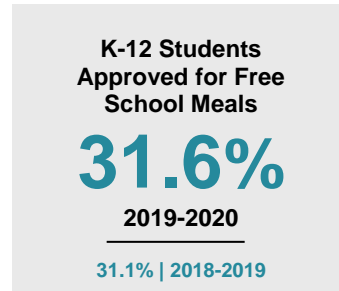

MURRAY COUNTY

2020 COUNTY FACT SHEET

Minnesota

Child Population: **1,269,824**
 Birth Rate per 1,000: **12.0**
 Median Family Income: **\$86,204**

Murray

Child Population: **1,739**
 Birth Rate per 1,000: **9.8**
 Median Family Income: **\$75,972**