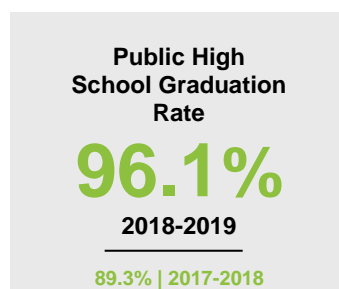

MURRAY COUNTY

2020 COUNTY FACT SHEET

Minnesota

Child Population: **1,269,824**
Birth Rate per 1,000: **12.0**
Median Family Income: **$86,204**

Murray

Child Population: **1,739**
Birth Rate per 1,000: **9.8**
Median Family Income: **$75,972**

KIDS COUNT is a project of the Annie E. Casey Foundation. CDF-MN publishes an annual Minnesota KIDS COUNT Data Book to share trends in child well-being and foster discussion on data-driven solutions to improve child outcomes. To access the Minnesota KIDS COUNT Data Book and all county fact sheets, visit www.cdf-mn.org.

**children's
defense fund
minnesota**