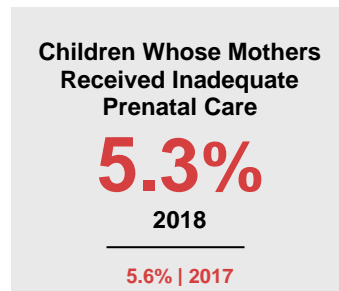

MURRAY COUNTY

2020 COUNTY FACT SHEET

Minnesota

Child Population: **1,269,824**
 Birth Rate per 1,000: **12.0**
 Median Family Income: **\$86,204**

Murray

Child Population: **1,739**
 Birth Rate per 1,000: **9.8**
 Median Family Income: **\$75,972**