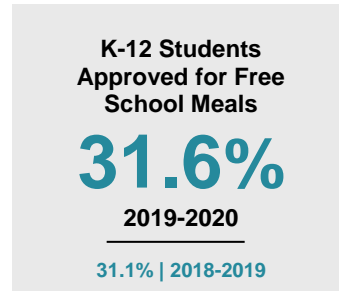

MURRAY COUNTY

2020 COUNTY FACT SHEET

Minnesota

Child Population: **1,269,824**
Birth Rate per 1,000: **12.0**
Median Family Income: **$86,204**

Murray

Child Population: **1,739**
Birth Rate per 1,000: **9.8**
Median Family Income: **$75,972**

KIDS COUNT is a project of the Annie E. Casey Foundation. CDF-MN publishes an annual Minnesota KIDS COUNT Data Book to share trends in child well-being and foster discussion on data-driven solutions to improve child outcomes. To access the Minnesota KIDS COUNT Data Book and all county fact sheets, visit www.cdf-mn.org.

**children's
defense fund
minnesota**