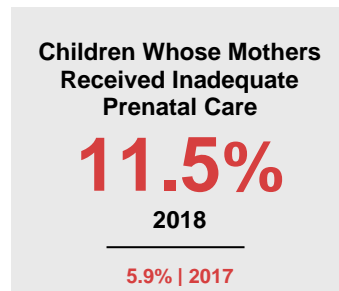

NICOLLET COUNTY

2020 COUNTY FACT SHEET

Minnesota

Child Population: **1,269,824**
Birth Rate per 1,000: **12.0**
Median Family Income: **$86,204**

Nicollet

Child Population: **7,326**
Birth Rate per 1,000: **9.9**
Median Family Income: **$79,603**

KIDS COUNT is a project of the Annie E. Casey Foundation. CDF-MN publishes an annual Minnesota KIDS COUNT Data Book to share trends in child well-being and foster discussion on data-driven solutions to improve child outcomes. To access the Minnesota KIDS COUNT Data Book and all county fact sheets, visit www.cdf-mn.org.

**children's
defense fund
minnesota**