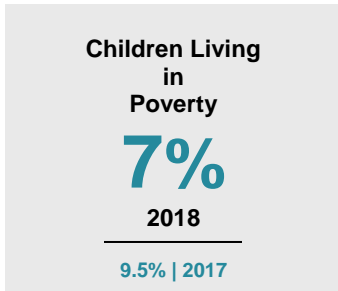

NICOLLET COUNTY

2020 COUNTY FACT SHEET

Minnesota

Child Population: **1,269,824**
Birth Rate per 1,000: **12.0**
Median Family Income: **$86,204**

Nicollet

Child Population: **7,326**
Birth Rate per 1,000: **9.9**
Median Family Income: **$79,603**

KIDS COUNT is a project of the Annie E. Casey Foundation. CDF-MN publishes an annual Minnesota KIDS COUNT Data Book to share trends in child well-being and foster discussion on data-driven solutions to improve child outcomes. To access the Minnesota KIDS COUNT Data Book and all county fact sheets, visit www.cdf-mn.org.

**children's
defense fund
minnesota**