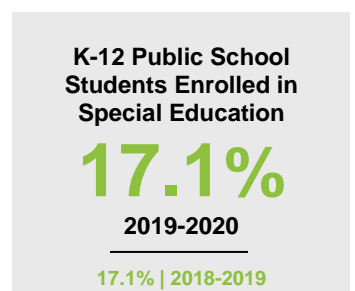

NICOLLET COUNTY

2020 COUNTY FACT SHEET

Minnesota

Child Population: **1,269,824**
Birth Rate per 1,000: **12.0**
Median Family Income: **$86,204**

Nicollet

Child Population: **7,326**
Birth Rate per 1,000: **9.9**
Median Family Income: **$79,603**

KIDS COUNT is a project of the Annie E. Casey Foundation. CDF-MN publishes an annual Minnesota KIDS COUNT Data Book to share trends in child well-being and foster discussion on data-driven solutions to improve child outcomes. To access the Minnesota KIDS COUNT Data Book and all county fact sheets, visit www.cdf-mn.org.

**children's
defense fund
minnesota**