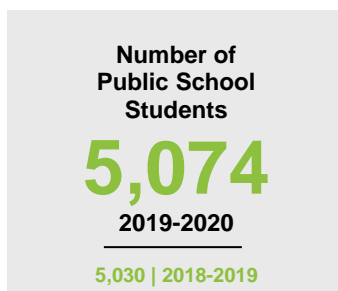

NICOLLET COUNTY

2020 COUNTY FACT SHEET

Minnesota

Child Population: **1,269,824**
Birth Rate per 1,000: **12.0**
Median Family Income: **$86,204**

Nicollet

Child Population: **7,326**
Birth Rate per 1,000: **9.9**
Median Family Income: **$79,603**

KIDS COUNT is a project of the Annie E. Casey Foundation. CDF-MN publishes an annual Minnesota KIDS COUNT Data Book to share trends in child well-being and foster discussion on data-driven solutions to improve child outcomes. To access the Minnesota KIDS COUNT Data Book and all county fact sheets, visit www.cdf-mn.org.

**children's
defense fund
minnesota**