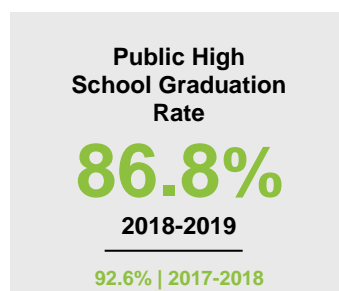

NICOLLET COUNTY

2020 COUNTY FACT SHEET

Minnesota

Child Population: **1,269,824**
Birth Rate per 1,000: **12.0**
Median Family Income: **$86,204**

Nicollet

Child Population: **7,326**
Birth Rate per 1,000: **9.9**
Median Family Income: **$79,603**

KIDS COUNT is a project of the Annie E. Casey Foundation. CDF-MN publishes an annual Minnesota KIDS COUNT Data Book to share trends in child well-being and foster discussion on data-driven solutions to improve child outcomes. To access the Minnesota KIDS COUNT Data Book and all county fact sheets, visit www.cdf-mn.org.

**children's
defense fund
minnesota**