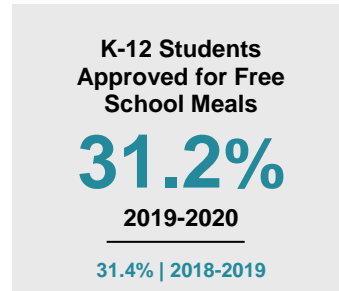

NICOLLET COUNTY

2020 COUNTY FACT SHEET

Minnesota

Child Population: **1,269,824**
Birth Rate per 1,000: **12.0**
Median Family Income: **$86,204**

Nicollet

Child Population: **7,326**
Birth Rate per 1,000: **9.9**
Median Family Income: **$79,603**

KIDS COUNT is a project of the Annie E. Casey Foundation. CDF-MN publishes an annual Minnesota KIDS COUNT Data Book to share trends in child well-being and foster discussion on data-driven solutions to improve child outcomes. To access the Minnesota KIDS COUNT Data Book and all county fact sheets, visit www.cdf-mn.org.

**children's
defense fund
minnesota**