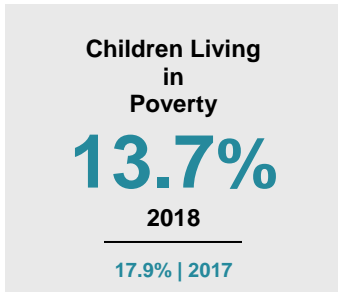

NORMAN COUNTY

2020 COUNTY FACT SHEET

Minnesota

Child Population: **1,269,824**
 Birth Rate per 1,000: **12.0**
 Median Family Income: **\$86,204**

Norman

Child Population: **1,496**
 Birth Rate per 1,000: **12.5**
 Median Family Income: **\$67,965**