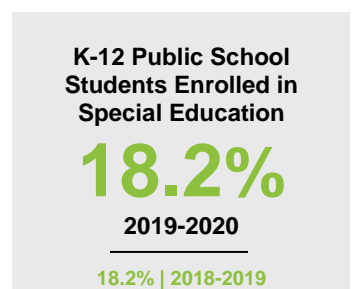

NORMAN COUNTY

2020 COUNTY FACT SHEET

Minnesota

Child Population: **1,269,824**
 Birth Rate per 1,000: **12.0**
 Median Family Income: **\$86,204**

Norman

Child Population: **1,496**
 Birth Rate per 1,000: **12.5**
 Median Family Income: **\$67,965**