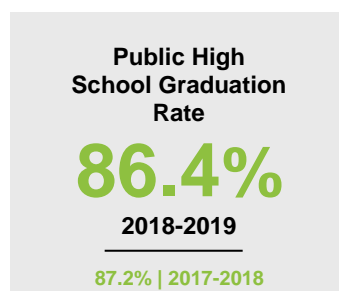

NORMAN COUNTY

2020 COUNTY FACT SHEET

Minnesota

Child Population: **1,269,824**
 Birth Rate per 1,000: **12.0**
 Median Family Income: **\$86,204**

Norman

Child Population: **1,496**
 Birth Rate per 1,000: **12.5**
 Median Family Income: **\$67,965**