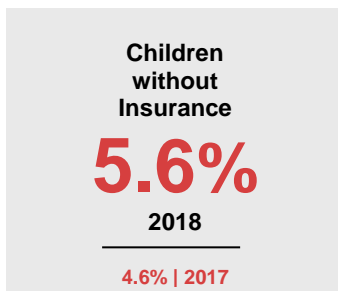

NORMAN COUNTY

2020 COUNTY FACT SHEET

Minnesota

Child Population: **1,269,824**
 Birth Rate per 1,000: **12.0**
 Median Family Income: **\$86,204**

Norman

Child Population: **1,496**
 Birth Rate per 1,000: **12.5**
 Median Family Income: **\$67,965**