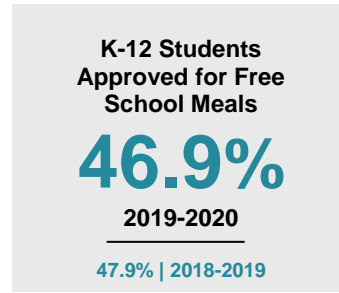

NORMAN COUNTY

2020 COUNTY FACT SHEET

Minnesota

Child Population: **1,269,824**
 Birth Rate per 1,000: **12.0**
 Median Family Income: **\$86,204**

Norman

Child Population: **1,496**
 Birth Rate per 1,000: **12.5**
 Median Family Income: **\$67,965**