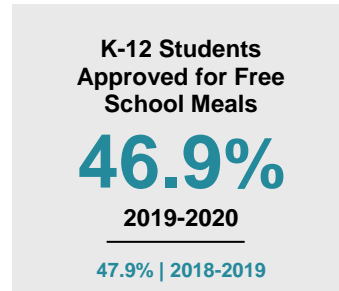

NORMAN COUNTY

2020 COUNTY FACT SHEET

Minnesota

Child Population: **1,269,824**
 Birth Rate per 1,000: **12.0**
 Median Family Income: **\$86,204**

Norman

Child Population: **1,496**
 Birth Rate per 1,000: **12.5**
 Median Family Income: **\$67,965**