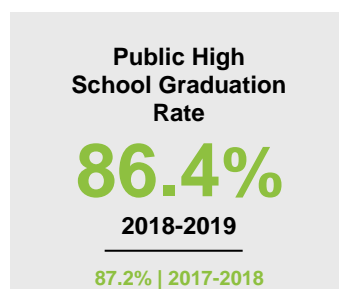

NORMAN COUNTY

2020 COUNTY FACT SHEET

Minnesota

Child Population: **1,269,824**
 Birth Rate per 1,000: **12.0**
 Median Family Income: **\$86,204**

Norman

Child Population: **1,496**
 Birth Rate per 1,000: **12.5**
 Median Family Income: **\$67,965**