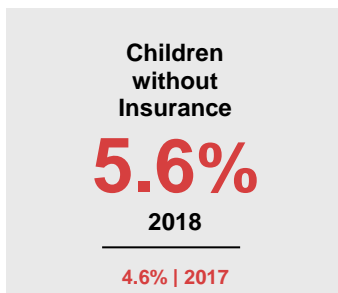

NORMAN COUNTY

2020 COUNTY FACT SHEET

Minnesota

Child Population: **1,269,824**
 Birth Rate per 1,000: **12.0**
 Median Family Income: **\$86,204**

Norman

Child Population: **1,496**
 Birth Rate per 1,000: **12.5**
 Median Family Income: **\$67,965**