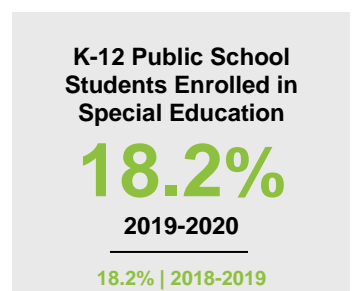

NORMAN COUNTY

2020 COUNTY FACT SHEET

Minnesota

Child Population: **1,269,824**
 Birth Rate per 1,000: **12.0**
 Median Family Income: **\$86,204**

Norman

Child Population: **1,496**
 Birth Rate per 1,000: **12.5**
 Median Family Income: **\$67,965**