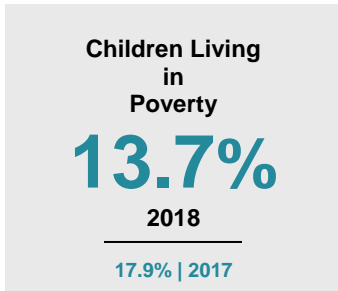

NORMAN COUNTY

2020 COUNTY FACT SHEET

Minnesota

Child Population: **1,269,824**
 Birth Rate per 1,000: **12.0**
 Median Family Income: **\$86,204**

Norman

Child Population: **1,496**
 Birth Rate per 1,000: **12.5**
 Median Family Income: **\$67,965**