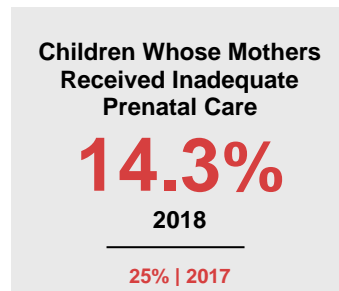

NORMAN COUNTY

2020 COUNTY FACT SHEET

Minnesota

Child Population: **1,269,824**
 Birth Rate per 1,000: **12.0**
 Median Family Income: **\$86,204**

Norman

Child Population: **1,496**
 Birth Rate per 1,000: **12.5**
 Median Family Income: **\$67,965**