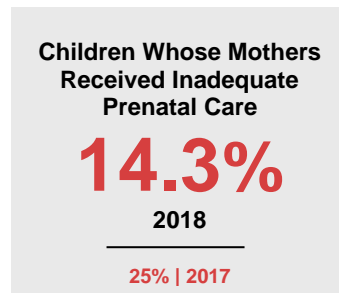

NORMAN COUNTY

2020 COUNTY FACT SHEET

Minnesota

Child Population: **1,269,824**
 Birth Rate per 1,000: **12.0**
 Median Family Income: **\$86,204**

Norman

Child Population: **1,496**
 Birth Rate per 1,000: **12.5**
 Median Family Income: **\$67,965**