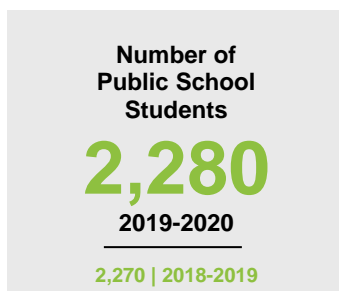

PENNINGTON COUNTY

2020 COUNTY FACT SHEET

Minnesota

Child Population: **1,269,824**
Birth Rate per 1,000: **12.0**
Median Family Income: **$86,204**

Pennington

Child Population: **3,275**
Birth Rate per 1,000: **11.8**
Median Family Income: **$74,082**

KIDS COUNT is a project of the Annie E. Casey Foundation. CDF-MN publishes an annual Minnesota KIDS COUNT Data Book to share trends in child well-being and foster discussion on data-driven solutions to improve child outcomes. To access the Minnesota KIDS COUNT Data Book and all county fact sheets, visit www.cdf-mn.org.

children's defense fund minnesota