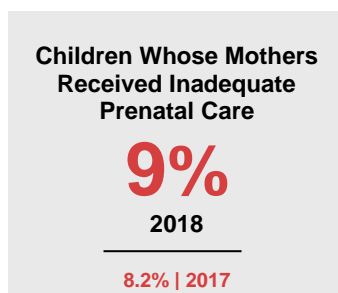

PENNINGTON COUNTY

2020 COUNTY FACT SHEET

Minnesota

Child Population: **1,269,824**
Birth Rate per 1,000: **12.0**
Median Family Income: **$86,204**

Pennington

Child Population: **3,275**
Birth Rate per 1,000: **11.8**
Median Family Income: **$74,082**

KIDS COUNT is a project of the Annie E. Casey Foundation. CDF-MN publishes an annual Minnesota KIDS COUNT Data Book to share trends in child well-being and foster discussion on data-driven solutions to improve child outcomes. To access the Minnesota KIDS COUNT Data Book and all county fact sheets, visit www.cdf-mn.org.

children's defense fund minnesota