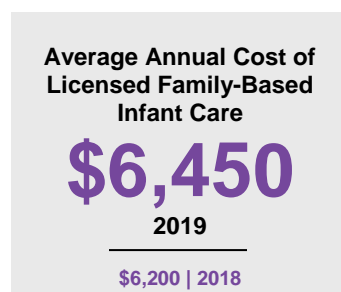

PENNINGTON COUNTY

2020 COUNTY FACT SHEET

Minnesota

Child Population: **1,269,824**
Birth Rate per 1,000: **12.0**
Median Family Income: **$86,204**

Pennington

Child Population: **3,275**
Birth Rate per 1,000: **11.8**
Median Family Income: **$74,082**

KIDS COUNT is a project of the Annie E. Casey Foundation. CDF-MN publishes an annual Minnesota KIDS COUNT Data Book to share trends in child well-being and foster discussion on data-driven solutions to improve child outcomes. To access the Minnesota KIDS COUNT Data Book and all county fact sheets, visit www.cdf-mn.org.

children's defense fund minnesota