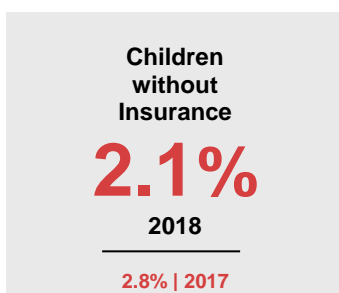

PENNINGTON COUNTY

2020 COUNTY FACT SHEET

Minnesota

Child Population: **1,269,824**
Birth Rate per 1,000: **12.0**
Median Family Income: **$86,204**

Pennington

Child Population: **3,275**
Birth Rate per 1,000: **11.8**
Median Family Income: **$74,082**

KIDS COUNT is a project of the Annie E. Casey Foundation. CDF-MN publishes an annual Minnesota KIDS COUNT Data Book to share trends in child well-being and foster discussion on data-driven solutions to improve child outcomes. To access the Minnesota KIDS COUNT Data Book and all county fact sheets, visit www.cdf-mn.org.

children's defense fund minnesota