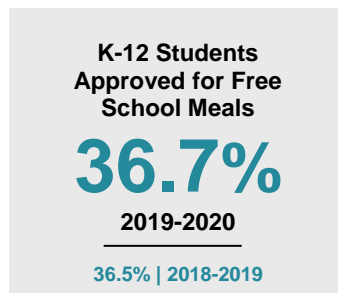

PENNINGTON COUNTY

2020 COUNTY FACT SHEET

Minnesota

Child Population: **1,269,824**
Birth Rate per 1,000: **12.0**
Median Family Income: **$86,204**

Pennington

Child Population: **3,275**
Birth Rate per 1,000: **11.8**
Median Family Income: **$74,082**

KIDS COUNT is a project of the Annie E. Casey Foundation. CDF-MN publishes an annual Minnesota KIDS COUNT Data Book to share trends in child well-being and foster discussion on data-driven solutions to improve child outcomes. To access the Minnesota KIDS COUNT Data Book and all county fact sheets, visit www.cdf-mn.org.

children's defense fund minnesota