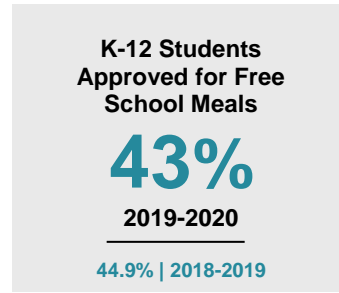

PINE COUNTY

2020 COUNTY FACT SHEET

Minnesota

Child Population: **1,269,824**
 Birth Rate per 1,000: **12.0**
 Median Family Income: **\$86,204**

Pine

Child Population: **5,631**
 Birth Rate per 1,000: **7.6**
 Median Family Income: **\$60,615**