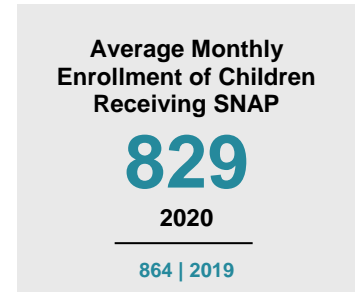

PINE COUNTY

2020 COUNTY FACT SHEET

Minnesota

Child Population: **1,269,824**
 Birth Rate per 1,000: **12.0**
 Median Family Income: **\$86,204**

Pine

Child Population: **5,631**
 Birth Rate per 1,000: **7.6**
 Median Family Income: **\$60,615**