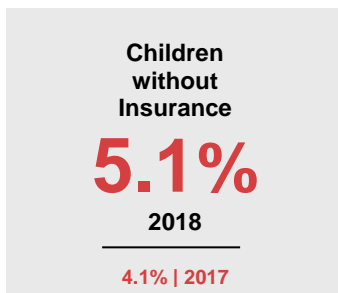

PINE COUNTY

2020 COUNTY FACT SHEET

Minnesota

Child Population: **1,269,824**
 Birth Rate per 1,000: **12.0**
 Median Family Income: **\$86,204**

Pine

Child Population: **5,631**
 Birth Rate per 1,000: **7.6**
 Median Family Income: **\$60,615**