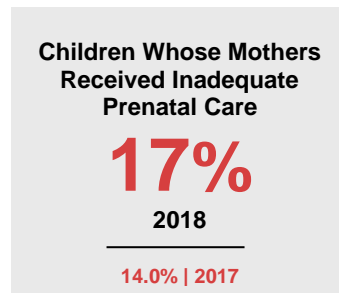

PINE COUNTY

2020 COUNTY FACT SHEET

Minnesota

Child Population: **1,269,824**
 Birth Rate per 1,000: **12.0**
 Median Family Income: **\$86,204**

Pine

Child Population: **5,631**
 Birth Rate per 1,000: **7.6**
 Median Family Income: **\$60,615**