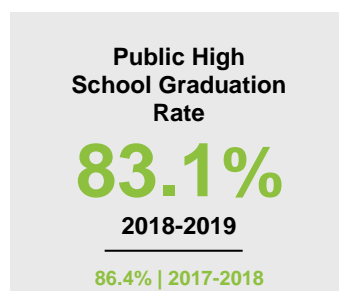

PINE COUNTY

2020 COUNTY FACT SHEET

Minnesota

Child Population: **1,269,824**
 Birth Rate per 1,000: **12.0**
 Median Family Income: **\$86,204**

Pine

Child Population: **5,631**
 Birth Rate per 1,000: **7.6**
 Median Family Income: **\$60,615**