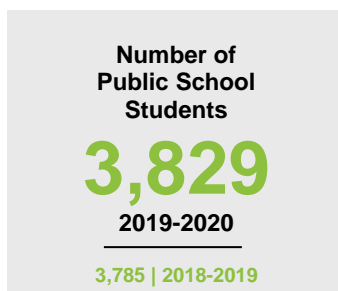

PINE COUNTY

2020 COUNTY FACT SHEET

Minnesota

Child Population: **1,269,824**
 Birth Rate per 1,000: **12.0**
 Median Family Income: **\$86,204**

Pine

Child Population: **5,631**
 Birth Rate per 1,000: **7.6**
 Median Family Income: **\$60,615**