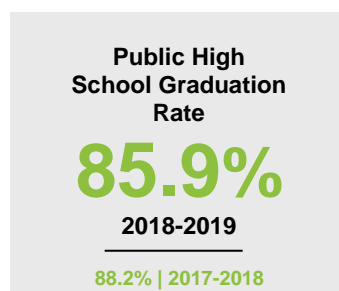

POLK COUNTY

2020 COUNTY FACT SHEET

Minnesota

Child Population: **1,269,824**
 Birth Rate per 1,000: **12.0**
 Median Family Income: **\$86,204**

Polk

Child Population: **7,450**
 Birth Rate per 1,000: **13.8**
 Median Family Income: **\$79,204**