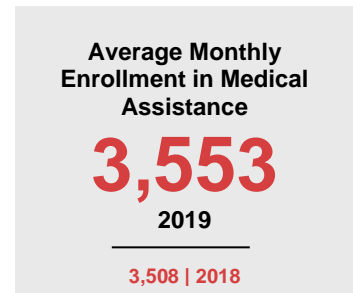

POLK COUNTY

2020 COUNTY FACT SHEET

Minnesota

Child Population: **1,269,824**
 Birth Rate per 1,000: **12.0**
 Median Family Income: **\$86,204**

Polk

Child Population: **7,450**
 Birth Rate per 1,000: **13.8**
 Median Family Income: **\$79,204**