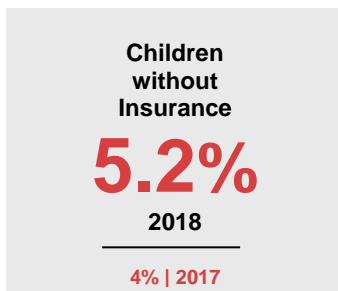

POLK COUNTY

2020 COUNTY FACT SHEET

Minnesota

Child Population: **1,269,824**
 Birth Rate per 1,000: **12.0**
 Median Family Income: **\$86,204**

Polk

Child Population: **7,450**
 Birth Rate per 1,000: **13.8**
 Median Family Income: **\$79,204**