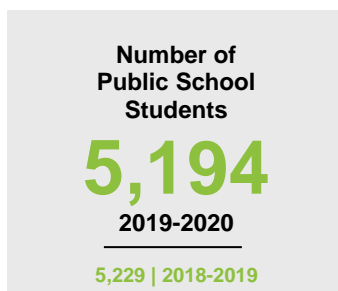

POLK COUNTY

2020 COUNTY FACT SHEET

Minnesota

Child Population: **1,269,824**
 Birth Rate per 1,000: **12.0**
 Median Family Income: **\$86,204**

Polk

Child Population: **7,450**
 Birth Rate per 1,000: **13.8**
 Median Family Income: **\$79,204**