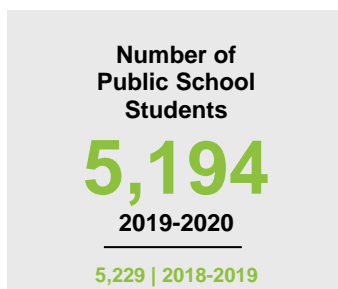

POLK COUNTY

2020 COUNTY FACT SHEET

Minnesota

Child Population: **1,269,824**
 Birth Rate per 1,000: **12.0**
 Median Family Income: **\$86,204**

Polk

Child Population: **7,450**
 Birth Rate per 1,000: **13.8**
 Median Family Income: **\$79,204**