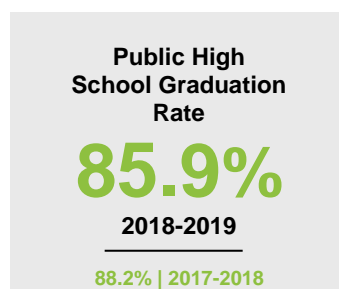

POLK COUNTY

2020 COUNTY FACT SHEET

Minnesota

Child Population: **1,269,824**
 Birth Rate per 1,000: **12.0**
 Median Family Income: **\$86,204**

Polk

Child Population: **7,450**
 Birth Rate per 1,000: **13.8**
 Median Family Income: **\$79,204**