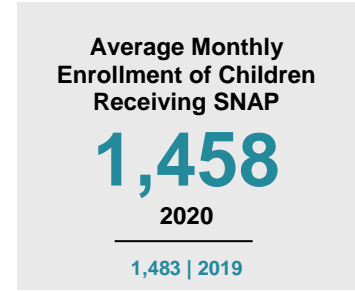

POLK COUNTY

2020 COUNTY FACT SHEET

Minnesota

Child Population: **1,269,824**
 Birth Rate per 1,000: **12.0**
 Median Family Income: **\$86,204**

Polk

Child Population: **7,450**
 Birth Rate per 1,000: **13.8**
 Median Family Income: **\$79,204**