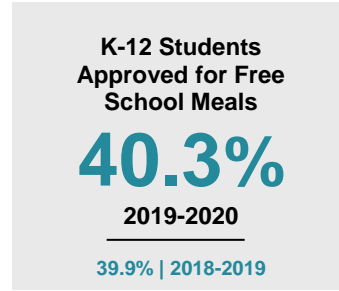

POLK COUNTY

2020 COUNTY FACT SHEET

Minnesota

Child Population: **1,269,824**
 Birth Rate per 1,000: **12.0**
 Median Family Income: **\$86,204**

Polk

Child Population: **7,450**
 Birth Rate per 1,000: **13.8**
 Median Family Income: **\$79,204**