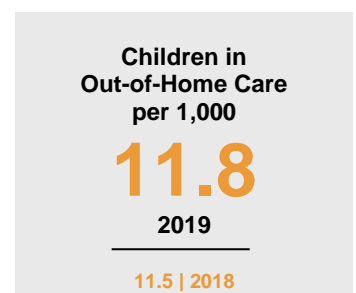

POLK COUNTY

2020 COUNTY FACT SHEET

Minnesota

Child Population: **1,269,824**
 Birth Rate per 1,000: **12.0**
 Median Family Income: **\$86,204**

Polk

Child Population: **7,450**
 Birth Rate per 1,000: **13.8**
 Median Family Income: **\$79,204**

KIDS COUNT is a project of the Annie E. Casey Foundation. CDF-MN publishes an annual Minnesota KIDS COUNT Data Book to share trends in child well-being and foster discussion on data-driven solutions to improve child outcomes. To access the Minnesota KIDS COUNT Data Book and all county fact sheets, visit www.cdf-mn.org.