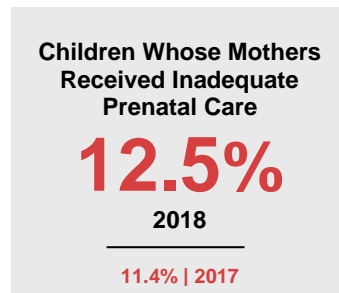

POLK COUNTY

2020 COUNTY FACT SHEET

Minnesota

Child Population: **1,269,824**
 Birth Rate per 1,000: **12.0**
 Median Family Income: **\$86,204**

Polk

Child Population: **7,450**
 Birth Rate per 1,000: **13.8**
 Median Family Income: **\$79,204**