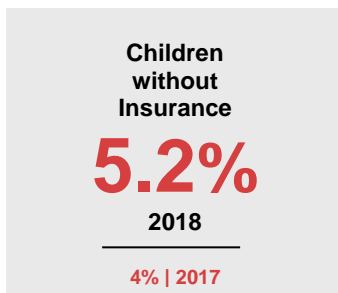

POLK COUNTY

2020 COUNTY FACT SHEET

Minnesota

Child Population: **1,269,824**
 Birth Rate per 1,000: **12.0**
 Median Family Income: **\$86,204**

Polk

Child Population: **7,450**
 Birth Rate per 1,000: **13.8**
 Median Family Income: **\$79,204**