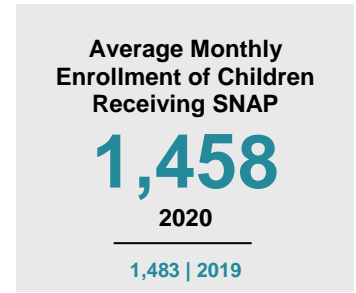

POLK COUNTY

2020 COUNTY FACT SHEET

Minnesota

Child Population: **1,269,824**
 Birth Rate per 1,000: **12.0**
 Median Family Income: **\$86,204**

Polk

Child Population: **7,450**
 Birth Rate per 1,000: **13.8**
 Median Family Income: **\$79,204**