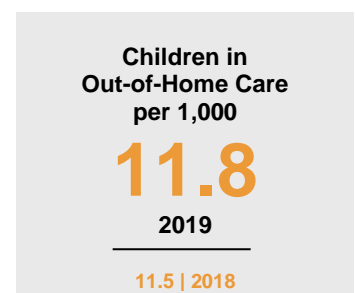

POLK COUNTY

2020 COUNTY FACT SHEET

Minnesota

Child Population: **1,269,824**
 Birth Rate per 1,000: **12.0**
 Median Family Income: **\$86,204**

Polk

Child Population: **7,450**
 Birth Rate per 1,000: **13.8**
 Median Family Income: **\$79,204**

KIDS COUNT is a project of the Annie E. Casey Foundation. CDF-MN publishes an annual Minnesota KIDS COUNT Data Book to share trends in child well-being and foster discussion on data-driven solutions to improve child outcomes. To access the Minnesota KIDS COUNT Data Book and all county fact sheets, visit www.cdf-mn.org.