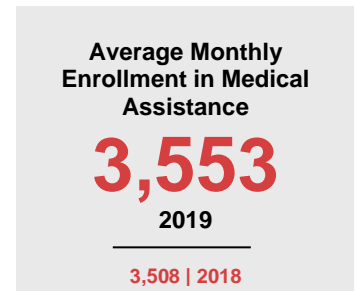

POLK COUNTY

2020 COUNTY FACT SHEET

Minnesota

Child Population: **1,269,824**
 Birth Rate per 1,000: **12.0**
 Median Family Income: **\$86,204**

Polk

Child Population: **7,450**
 Birth Rate per 1,000: **13.8**
 Median Family Income: **\$79,204**