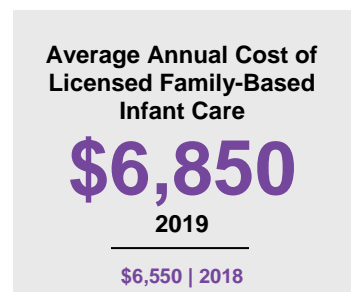

POLK COUNTY

2020 COUNTY FACT SHEET

Minnesota

Child Population: **1,269,824**
 Birth Rate per 1,000: **12.0**
 Median Family Income: **\$86,204**

Polk

Child Population: **7,450**
 Birth Rate per 1,000: **13.8**
 Median Family Income: **\$79,204**