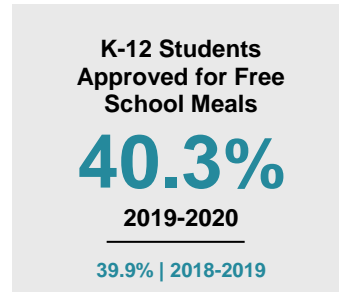

POLK COUNTY

2020 COUNTY FACT SHEET

Minnesota

Child Population: **1,269,824**
 Birth Rate per 1,000: **12.0**
 Median Family Income: **\$86,204**

Polk

Child Population: **7,450**
 Birth Rate per 1,000: **13.8**
 Median Family Income: **\$79,204**