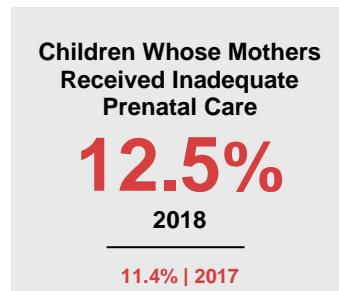

POLK COUNTY

2020 COUNTY FACT SHEET

Minnesota

Child Population: **1,269,824**
 Birth Rate per 1,000: **12.0**
 Median Family Income: **\$86,204**

Polk

Child Population: **7,450**
 Birth Rate per 1,000: **13.8**
 Median Family Income: **\$79,204**