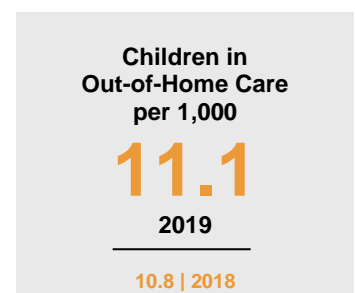

POPE COUNTY

2020 COUNTY FACT SHEET

Minnesota

Child Population: **1,269,824**
 Birth Rate per 1,000: **12.0**
 Median Family Income: **\$86,204**

Pope

Child Population: **2,255**
 Birth Rate per 1,000: **10.9**
 Median Family Income: **\$74,183**

KIDS COUNT is a project of the Annie E. Casey Foundation. CDF-MN publishes an annual Minnesota KIDS COUNT Data Book to share trends in child well-being and foster discussion on data-driven solutions to improve child outcomes. To access the Minnesota KIDS COUNT Data Book and all county fact sheets, visit www.cdf-mn.org.