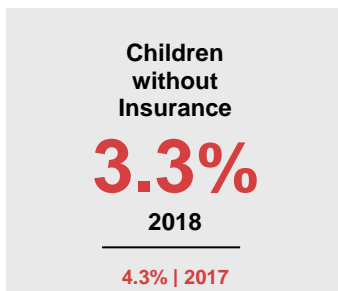

POPE COUNTY

2020 COUNTY FACT SHEET

Minnesota

Child Population: **1,269,824**
 Birth Rate per 1,000: **12.0**
 Median Family Income: **\$86,204**

Pope

Child Population: **2,255**
 Birth Rate per 1,000: **10.9**
 Median Family Income: **\$74,183**