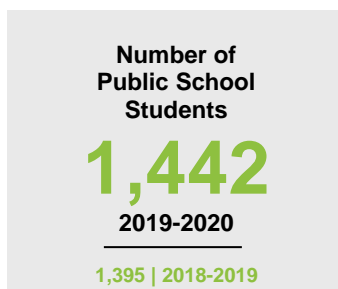

POPE COUNTY

2020 COUNTY FACT SHEET

Minnesota

Child Population: **1,269,824**
 Birth Rate per 1,000: **12.0**
 Median Family Income: **\$86,204**

Pope

Child Population: **2,255**
 Birth Rate per 1,000: **10.9**
 Median Family Income: **\$74,183**