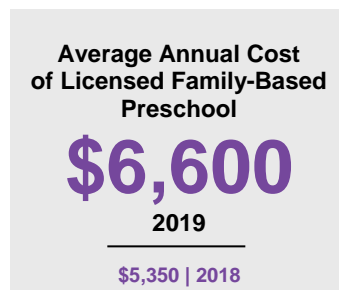

POPE COUNTY

2020 COUNTY FACT SHEET

Minnesota

Child Population: **1,269,824**
 Birth Rate per 1,000: **12.0**
 Median Family Income: **\$86,204**

Pope

Child Population: **2,255**
 Birth Rate per 1,000: **10.9**
 Median Family Income: **\$74,183**