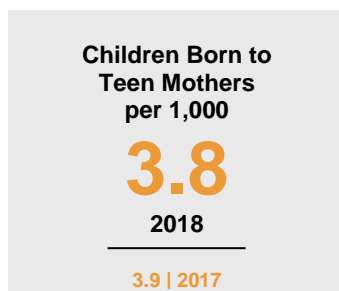

POPE COUNTY

2020 COUNTY FACT SHEET

Minnesota

Child Population: **1,269,824**
 Birth Rate per 1,000: **12.0**
 Median Family Income: **\$86,204**

Pope

Child Population: **2,255**
 Birth Rate per 1,000: **10.9**
 Median Family Income: **\$74,183**