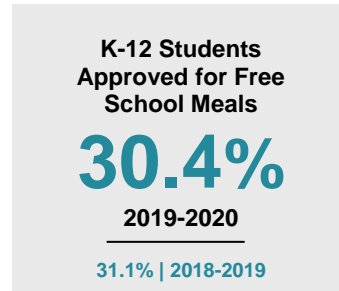

POPE COUNTY

2020 COUNTY FACT SHEET

Minnesota

Child Population: **1,269,824**
 Birth Rate per 1,000: **12.0**
 Median Family Income: **\$86,204**

Pope

Child Population: **2,255**
 Birth Rate per 1,000: **10.9**
 Median Family Income: **\$74,183**