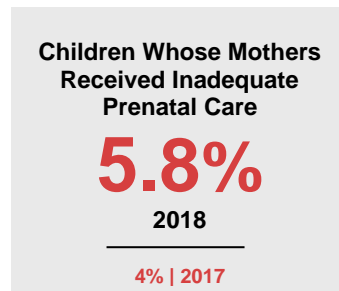

POPE COUNTY

2020 COUNTY FACT SHEET

Minnesota

Child Population: **1,269,824**
 Birth Rate per 1,000: **12.0**
 Median Family Income: **\$86,204**

Pope

Child Population: **2,255**
 Birth Rate per 1,000: **10.9**
 Median Family Income: **\$74,183**