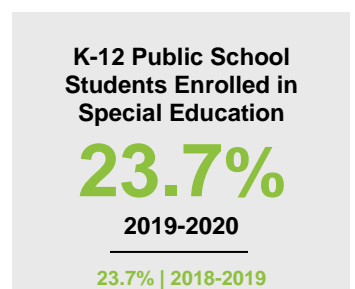

POPE COUNTY

2020 COUNTY FACT SHEET

Minnesota

Child Population: **1,269,824**
 Birth Rate per 1,000: **12.0**
 Median Family Income: **\$86,204**

Pope

Child Population: **2,255**
 Birth Rate per 1,000: **10.9**
 Median Family Income: **\$74,183**