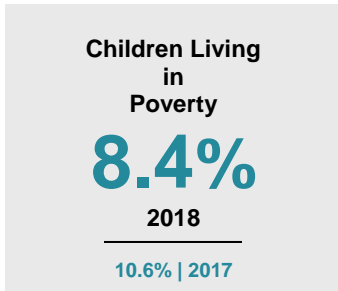

POPE COUNTY

2020 COUNTY FACT SHEET

Minnesota

Child Population: **1,269,824**
 Birth Rate per 1,000: **12.0**
 Median Family Income: **\$86,204**

Pope

Child Population: **2,255**
 Birth Rate per 1,000: **10.9**
 Median Family Income: **\$74,183**