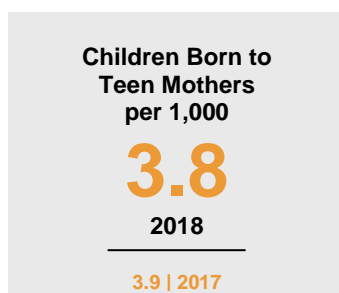

POPE COUNTY

2020 COUNTY FACT SHEET

Minnesota

Child Population: **1,269,824**
 Birth Rate per 1,000: **12.0**
 Median Family Income: **\$86,204**

Pope

Child Population: **2,255**
 Birth Rate per 1,000: **10.9**
 Median Family Income: **\$74,183**