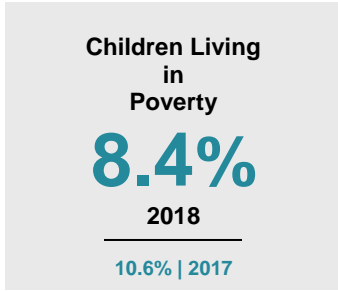

POPE COUNTY

2020 COUNTY FACT SHEET

Minnesota

Child Population: **1,269,824**
 Birth Rate per 1,000: **12.0**
 Median Family Income: **\$86,204**

Pope

Child Population: **2,255**
 Birth Rate per 1,000: **10.9**
 Median Family Income: **\$74,183**