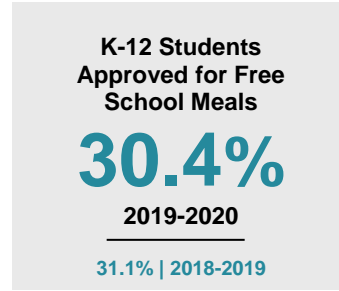

POPE COUNTY

2020 COUNTY FACT SHEET

Minnesota

Child Population: **1,269,824**
 Birth Rate per 1,000: **12.0**
 Median Family Income: **\$86,204**

Pope

Child Population: **2,255**
 Birth Rate per 1,000: **10.9**
 Median Family Income: **\$74,183**