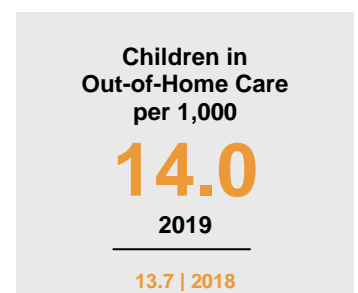

RAMSEY COUNTY

2020 COUNTY FACT SHEET

Minnesota

Child Population: **1,269,824**
 Birth Rate per 1,000: **12.0**
 Median Family Income: **\$86,204**

Ramsey

Child Population: **124,763**
 Birth Rate per 1,000: **13.7**
 Median Family Income: **\$82,925**

KIDS COUNT is a project of the Annie E. Casey Foundation. CDF-MN publishes an annual Minnesota KIDS COUNT Data Book to share trends in child well-being and foster discussion on data-driven solutions to improve child outcomes. To access the Minnesota KIDS COUNT Data Book and all county fact sheets, visit www.cdf-mn.org.