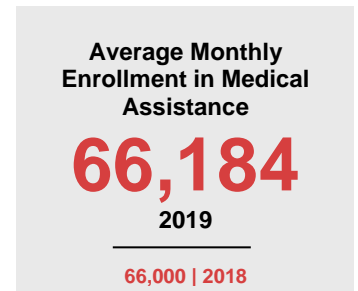

RAMSEY COUNTY

2020 COUNTY FACT SHEET

Minnesota

Child Population: **1,269,824**
 Birth Rate per 1,000: **12.0**
 Median Family Income: **\$86,204**

Ramsey

Child Population: **124,763**
 Birth Rate per 1,000: **13.7**
 Median Family Income: **\$82,925**