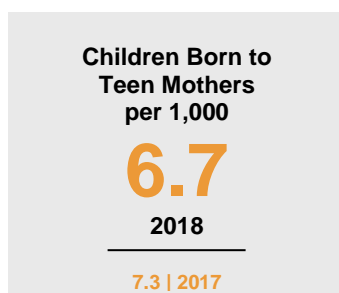

RAMSEY COUNTY

2020 COUNTY FACT SHEET

Minnesota

Child Population: **1,269,824**
 Birth Rate per 1,000: **12.0**
 Median Family Income: **\$86,204**

Ramsey

Child Population: **124,763**
 Birth Rate per 1,000: **13.7**
 Median Family Income: **\$82,925**