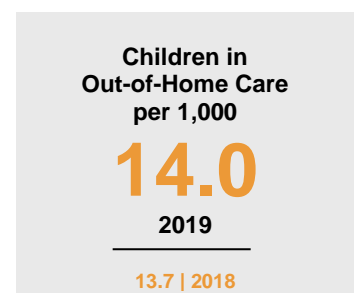

RAMSEY COUNTY

2020 COUNTY FACT SHEET

Minnesota

Child Population: **1,269,824**
 Birth Rate per 1,000: **12.0**
 Median Family Income: **\$86,204**

Ramsey

Child Population: **124,763**
 Birth Rate per 1,000: **13.7**
 Median Family Income: **\$82,925**

KIDS COUNT is a project of the Annie E. Casey Foundation. CDF-MN publishes an annual Minnesota KIDS COUNT Data Book to share trends in child well-being and foster discussion on data-driven solutions to improve child outcomes. To access the Minnesota KIDS COUNT Data Book and all county fact sheets, visit www.cdf-mn.org.