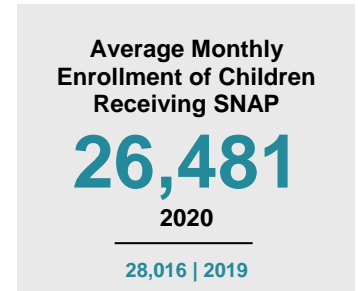

RAMSEY COUNTY

2020 COUNTY FACT SHEET

Minnesota

Child Population: **1,269,824**
 Birth Rate per 1,000: **12.0**
 Median Family Income: **\$86,204**

Ramsey

Child Population: **124,763**
 Birth Rate per 1,000: **13.7**
 Median Family Income: **\$82,925**