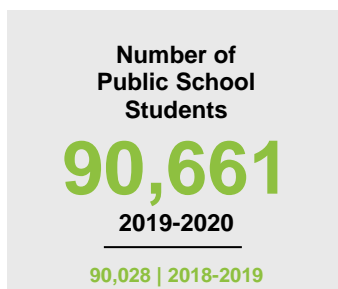

RAMSEY COUNTY

2020 COUNTY FACT SHEET

Minnesota

Child Population: **1,269,824**
 Birth Rate per 1,000: **12.0**
 Median Family Income: **\$86,204**

Ramsey

Child Population: **124,763**
 Birth Rate per 1,000: **13.7**
 Median Family Income: **\$82,925**