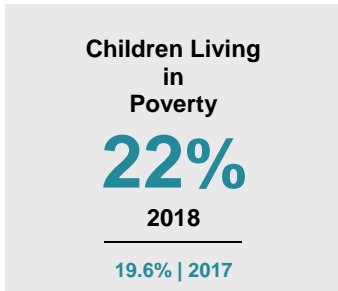

RAMSEY COUNTY

2020 COUNTY FACT SHEET

Minnesota

Child Population: **1,269,824**
 Birth Rate per 1,000: **12.0**
 Median Family Income: **\$86,204**

Ramsey

Child Population: **124,763**
 Birth Rate per 1,000: **13.7**
 Median Family Income: **\$82,925**