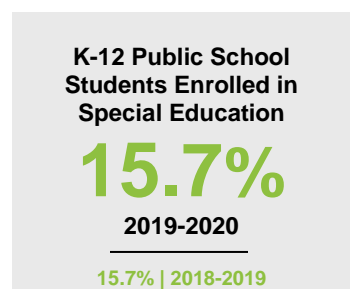

RAMSEY COUNTY

2020 COUNTY FACT SHEET

Minnesota

Child Population: **1,269,824**
 Birth Rate per 1,000: **12.0**
 Median Family Income: **\$86,204**

Ramsey

Child Population: **124,763**
 Birth Rate per 1,000: **13.7**
 Median Family Income: **\$82,925**