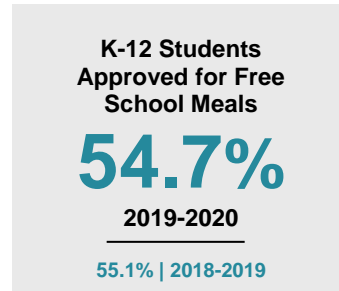

RAMSEY COUNTY

2020 COUNTY FACT SHEET

Minnesota

Child Population: **1,269,824**
 Birth Rate per 1,000: **12.0**
 Median Family Income: **\$86,204**

Ramsey

Child Population: **124,763**
 Birth Rate per 1,000: **13.7**
 Median Family Income: **\$82,925**