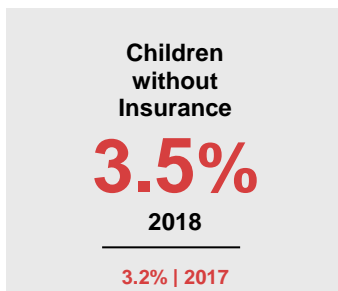

RAMSEY COUNTY

2020 COUNTY FACT SHEET

Minnesota

Child Population: **1,269,824**
 Birth Rate per 1,000: **12.0**
 Median Family Income: **\$86,204**

Ramsey

Child Population: **124,763**
 Birth Rate per 1,000: **13.7**
 Median Family Income: **\$82,925**