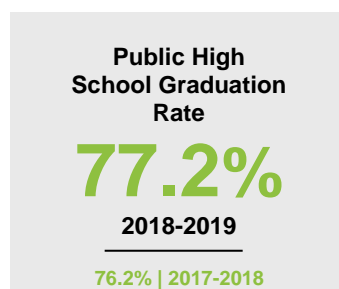

RAMSEY COUNTY

2020 COUNTY FACT SHEET

Minnesota

Child Population: **1,269,824**
 Birth Rate per 1,000: **12.0**
 Median Family Income: **\$86,204**

Ramsey

Child Population: **124,763**
 Birth Rate per 1,000: **13.7**
 Median Family Income: **\$82,925**