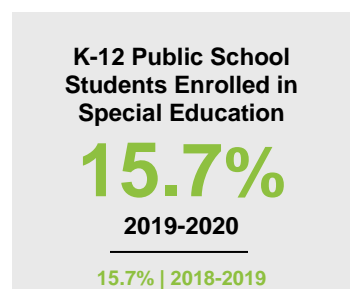

RAMSEY COUNTY

2020 COUNTY FACT SHEET

Minnesota

Child Population: **1,269,824**
 Birth Rate per 1,000: **12.0**
 Median Family Income: **\$86,204**

Ramsey

Child Population: **124,763**
 Birth Rate per 1,000: **13.7**
 Median Family Income: **\$82,925**