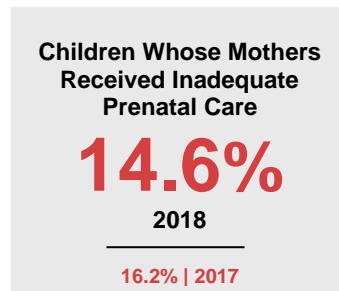

RAMSEY COUNTY

2020 COUNTY FACT SHEET

Minnesota

Child Population: **1,269,824**
 Birth Rate per 1,000: **12.0**
 Median Family Income: **\$86,204**

Ramsey

Child Population: **124,763**
 Birth Rate per 1,000: **13.7**
 Median Family Income: **\$82,925**