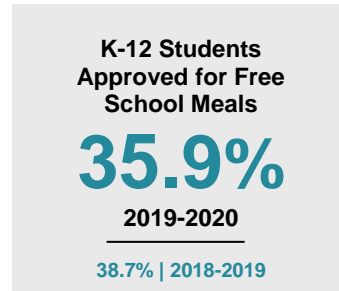

RED LAKE COUNTY

2020 COUNTY FACT SHEET

Minnesota

Child Population: **1,269,824**
 Birth Rate per 1,000: **12.0**
 Median Family Income: **\$86,204**

Red Lake

Child Population: **974**
 Birth Rate per 1,000: **10.8**
 Median Family Income: **\$77,932**