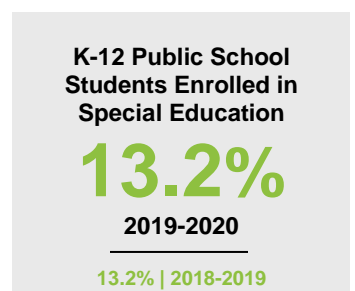

RED LAKE COUNTY

2020 COUNTY FACT SHEET

Minnesota

Child Population: **1,269,824**
 Birth Rate per 1,000: **12.0**
 Median Family Income: **\$86,204**

Red Lake

Child Population: **974**
 Birth Rate per 1,000: **10.8**
 Median Family Income: **\$77,932**