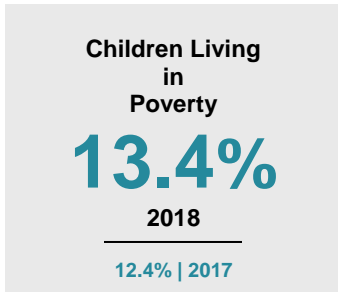

RED LAKE COUNTY

2020 COUNTY FACT SHEET

Minnesota

Child Population: **1,269,824**
 Birth Rate per 1,000: **12.0**
 Median Family Income: **\$86,204**

Red Lake

Child Population: **974**
 Birth Rate per 1,000: **10.8**
 Median Family Income: **\$77,932**