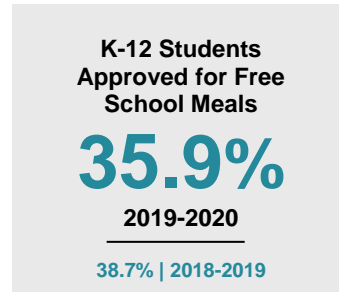

RED LAKE COUNTY

2020 COUNTY FACT SHEET

Minnesota

Child Population: **1,269,824**
 Birth Rate per 1,000: **12.0**
 Median Family Income: **\$86,204**

Red Lake

Child Population: **974**
 Birth Rate per 1,000: **10.8**
 Median Family Income: **\$77,932**