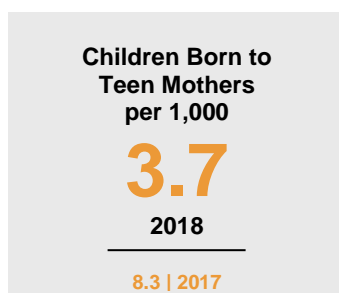

RED LAKE COUNTY

2020 COUNTY FACT SHEET

Minnesota

Child Population: **1,269,824**
 Birth Rate per 1,000: **12.0**
 Median Family Income: **\$86,204**

Red Lake

Child Population: **974**
 Birth Rate per 1,000: **10.8**
 Median Family Income: **\$77,932**