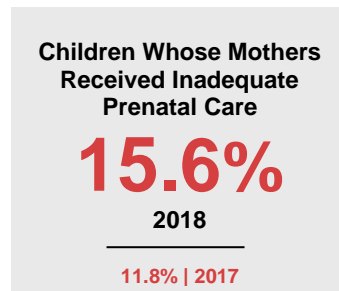

RED LAKE COUNTY

2020 COUNTY FACT SHEET

Minnesota

Child Population: **1,269,824**
 Birth Rate per 1,000: **12.0**
 Median Family Income: **\$86,204**

Red Lake

Child Population: **974**
 Birth Rate per 1,000: **10.8**
 Median Family Income: **\$77,932**