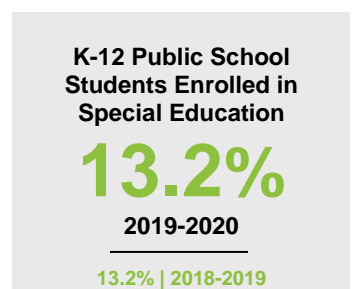

RED LAKE COUNTY

2020 COUNTY FACT SHEET

Minnesota

Child Population: **1,269,824**
 Birth Rate per 1,000: **12.0**
 Median Family Income: **\$86,204**

Red Lake

Child Population: **974**
 Birth Rate per 1,000: **10.8**
 Median Family Income: **\$77,932**