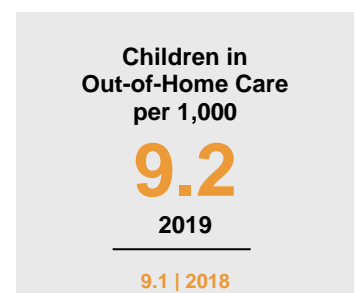

RED LAKE COUNTY

2020 COUNTY FACT SHEET

Minnesota

Child Population: **1,269,824**
 Birth Rate per 1,000: **12.0**
 Median Family Income: **\$86,204**

Red Lake

Child Population: **974**
 Birth Rate per 1,000: **10.8**
 Median Family Income: **\$77,932**

KIDS COUNT is a project of the Annie E. Casey Foundation. CDF-MN publishes an annual Minnesota KIDS COUNT Data Book to share trends in child well-being and foster discussion on data-driven solutions to improve child outcomes. To access the Minnesota KIDS COUNT Data Book and all county fact sheets, visit www.cdf-mn.org.