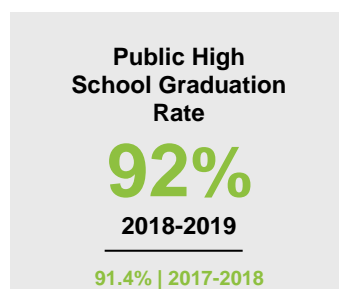

RED LAKE COUNTY

2020 COUNTY FACT SHEET

Minnesota

Child Population: **1,269,824**
 Birth Rate per 1,000: **12.0**
 Median Family Income: **\$86,204**

Red Lake

Child Population: **974**
 Birth Rate per 1,000: **10.8**
 Median Family Income: **\$77,932**