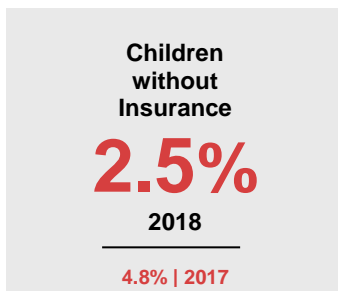

RED LAKE COUNTY

2020 COUNTY FACT SHEET

Minnesota

Child Population: **1,269,824**
 Birth Rate per 1,000: **12.0**
 Median Family Income: **\$86,204**

Red Lake

Child Population: **974**
 Birth Rate per 1,000: **10.8**
 Median Family Income: **\$77,932**