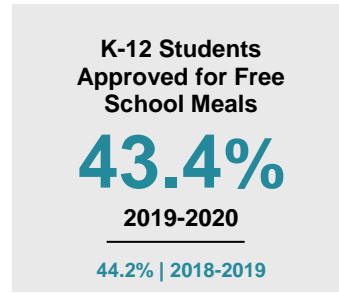

REDWOOD COUNTY

2020 COUNTY FACT SHEET

Minnesota

Child Population: **1,269,824**
 Birth Rate per 1,000: **12.0**
 Median Family Income: **\$86,204**

Redwood

Child Population: **3,628**
 Birth Rate per 1,000: **13.1**
 Median Family Income: **\$65,824**