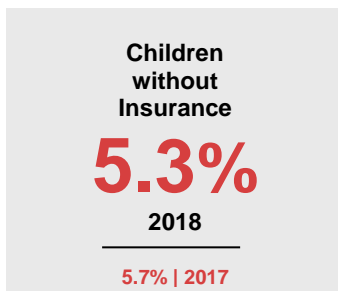

REDWOOD COUNTY

2020 COUNTY FACT SHEET

Minnesota

Child Population: **1,269,824**
 Birth Rate per 1,000: **12.0**
 Median Family Income: **\$86,204**

Redwood

Child Population: **3,628**
 Birth Rate per 1,000: **13.1**
 Median Family Income: **\$65,824**