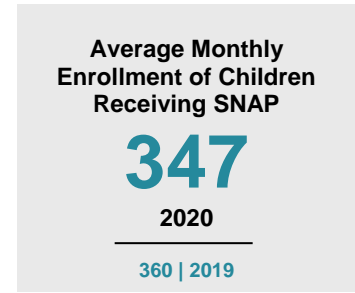

REDWOOD COUNTY

2020 COUNTY FACT SHEET

Minnesota

Child Population: **1,269,824**
 Birth Rate per 1,000: **12.0**
 Median Family Income: **\$86,204**

Redwood

Child Population: **3,628**
 Birth Rate per 1,000: **13.1**
 Median Family Income: **\$65,824**