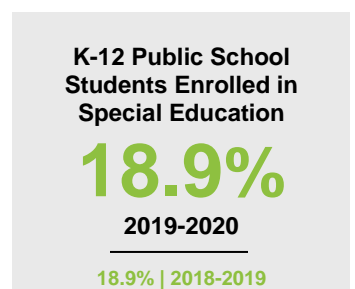

REDWOOD COUNTY

2020 COUNTY FACT SHEET

Minnesota

Child Population: **1,269,824**
 Birth Rate per 1,000: **12.0**
 Median Family Income: **\$86,204**

Redwood

Child Population: **3,628**
 Birth Rate per 1,000: **13.1**
 Median Family Income: **\$65,824**