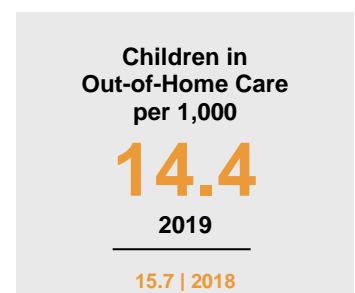

REDWOOD COUNTY

2020 COUNTY FACT SHEET

Minnesota

Child Population: **1,269,824**
 Birth Rate per 1,000: **12.0**
 Median Family Income: **\$86,204**

Redwood

Child Population: **3,628**
 Birth Rate per 1,000: **13.1**
 Median Family Income: **\$65,824**

KIDS COUNT is a project of the Annie E. Casey Foundation. CDF-MN publishes an annual Minnesota KIDS COUNT Data Book to share trends in child well-being and foster discussion on data-driven solutions to improve child outcomes. To access the Minnesota KIDS COUNT Data Book and all county fact sheets, visit www.cdf-mn.org.