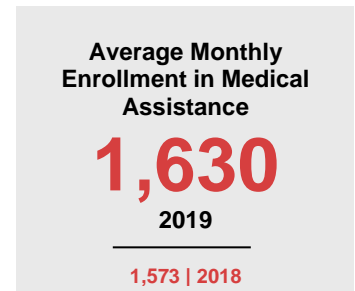

REDWOOD COUNTY

2020 COUNTY FACT SHEET

Minnesota

Child Population: **1,269,824**
 Birth Rate per 1,000: **12.0**
 Median Family Income: **\$86,204**

Redwood

Child Population: **3,628**
 Birth Rate per 1,000: **13.1**
 Median Family Income: **\$65,824**