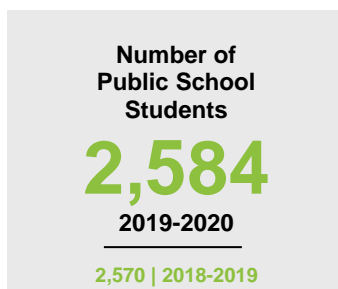

REDWOOD COUNTY

2020 COUNTY FACT SHEET

Minnesota

Child Population: **1,269,824**
 Birth Rate per 1,000: **12.0**
 Median Family Income: **\$86,204**

Redwood

Child Population: **3,628**
 Birth Rate per 1,000: **13.1**
 Median Family Income: **\$65,824**