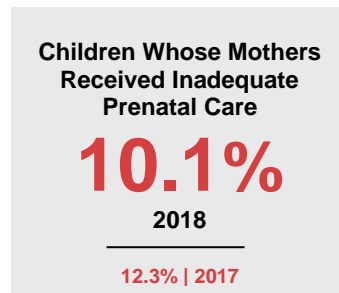

RENVILLE COUNTY

2020 COUNTY FACT SHEET

Minnesota

Child Population: **1,269,824**
 Birth Rate per 1,000: **12.0**
 Median Family Income: **\$86,204**

Renville

Child Population: **3,283**
 Birth Rate per 1,000: **12.3**
 Median Family Income: **\$71,525**