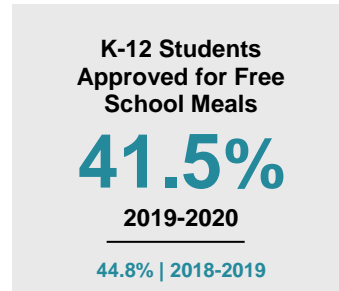

RENVILLE COUNTY

2020 COUNTY FACT SHEET

Minnesota

Child Population: **1,269,824**
 Birth Rate per 1,000: **12.0**
 Median Family Income: **\$86,204**

Renville

Child Population: **3,283**
 Birth Rate per 1,000: **12.3**
 Median Family Income: **\$71,525**