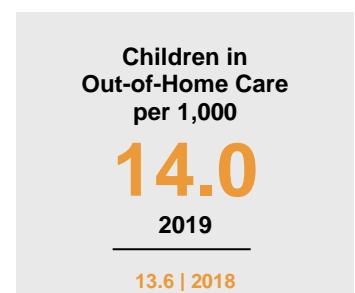

RENVILLE COUNTY

2020 COUNTY FACT SHEET

Minnesota

Child Population: **1,269,824**
 Birth Rate per 1,000: **12.0**
 Median Family Income: **\$86,204**

Renville

Child Population: **3,283**
 Birth Rate per 1,000: **12.3**
 Median Family Income: **\$71,525**

KIDS COUNT is a project of the Annie E. Casey Foundation. CDF-MN publishes an annual Minnesota KIDS COUNT Data Book to share trends in child well-being and foster discussion on data-driven solutions to improve child outcomes. To access the Minnesota KIDS COUNT Data Book and all county fact sheets, visit www.cdf-mn.org.