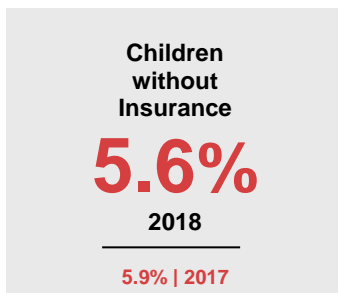

RENVILLE COUNTY

2020 COUNTY FACT SHEET

Minnesota

Child Population: **1,269,824**
 Birth Rate per 1,000: **12.0**
 Median Family Income: **\$86,204**

Renville

Child Population: **3,283**
 Birth Rate per 1,000: **12.3**
 Median Family Income: **\$71,525**