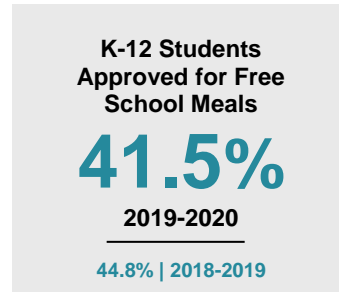

RENVILLE COUNTY

2020 COUNTY FACT SHEET

Minnesota

Child Population: **1,269,824**
 Birth Rate per 1,000: **12.0**
 Median Family Income: **\$86,204**

Renville

Child Population: **3,283**
 Birth Rate per 1,000: **12.3**
 Median Family Income: **\$71,525**