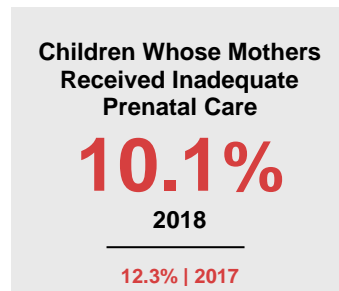

RENVILLE COUNTY

2020 COUNTY FACT SHEET

Minnesota

Child Population: **1,269,824**
 Birth Rate per 1,000: **12.0**
 Median Family Income: **\$86,204**

Renville

Child Population: **3,283**
 Birth Rate per 1,000: **12.3**
 Median Family Income: **\$71,525**