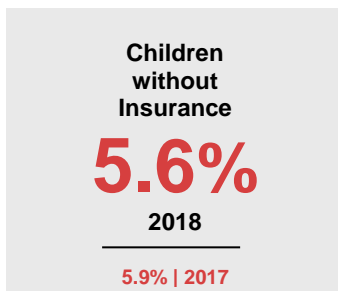

RENVILLE COUNTY

2020 COUNTY FACT SHEET

Minnesota

Child Population: **1,269,824**
 Birth Rate per 1,000: **12.0**
 Median Family Income: **\$86,204**

Renville

Child Population: **3,283**
 Birth Rate per 1,000: **12.3**
 Median Family Income: **\$71,525**