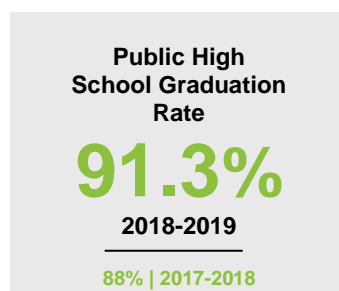

RENVILLE COUNTY

2020 COUNTY FACT SHEET

Minnesota

Child Population: **1,269,824**
 Birth Rate per 1,000: **12.0**
 Median Family Income: **\$86,204**

Renville

Child Population: **3,283**
 Birth Rate per 1,000: **12.3**
 Median Family Income: **\$71,525**