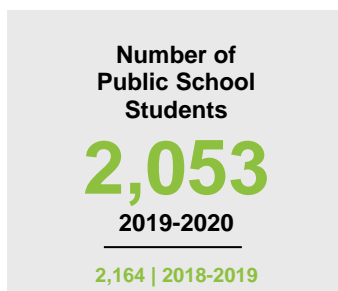

RENVILLE COUNTY

2020 COUNTY FACT SHEET

Minnesota

Child Population: **1,269,824**
 Birth Rate per 1,000: **12.0**
 Median Family Income: **\$86,204**

Renville

Child Population: **3,283**
 Birth Rate per 1,000: **12.3**
 Median Family Income: **\$71,525**