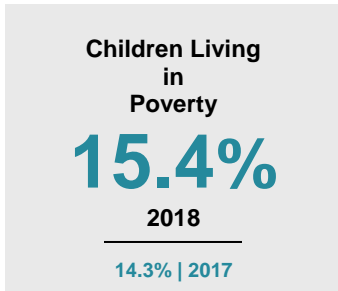

RENVILLE COUNTY

2020 COUNTY FACT SHEET

Minnesota

Child Population: **1,269,824**
 Birth Rate per 1,000: **12.0**
 Median Family Income: **\$86,204**

Renville

Child Population: **3,283**
 Birth Rate per 1,000: **12.3**
 Median Family Income: **\$71,525**