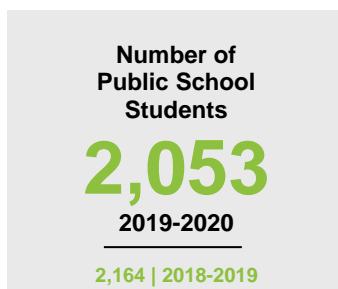

RENVILLE COUNTY

2020 COUNTY FACT SHEET

Minnesota

Child Population: **1,269,824**
 Birth Rate per 1,000: **12.0**
 Median Family Income: **\$86,204**

Renville

Child Population: **3,283**
 Birth Rate per 1,000: **12.3**
 Median Family Income: **\$71,525**