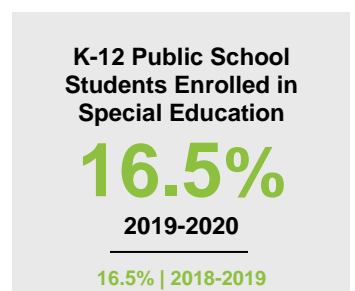

RENVILLE COUNTY

2020 COUNTY FACT SHEET

Minnesota

Child Population: **1,269,824**
 Birth Rate per 1,000: **12.0**
 Median Family Income: **\$86,204**

Renville

Child Population: **3,283**
 Birth Rate per 1,000: **12.3**
 Median Family Income: **\$71,525**