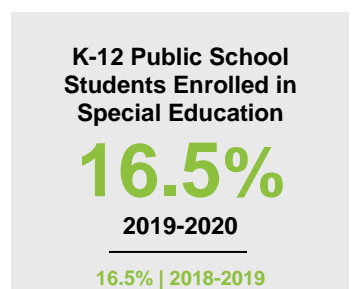

RENVILLE COUNTY

2020 COUNTY FACT SHEET

Minnesota

Child Population: **1,269,824**
 Birth Rate per 1,000: **12.0**
 Median Family Income: **\$86,204**

Renville

Child Population: **3,283**
 Birth Rate per 1,000: **12.3**
 Median Family Income: **\$71,525**