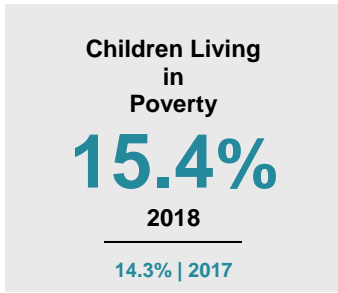

RENVILLE COUNTY

2020 COUNTY FACT SHEET

Minnesota

Child Population: **1,269,824**
 Birth Rate per 1,000: **12.0**
 Median Family Income: **\$86,204**

Renville

Child Population: **3,283**
 Birth Rate per 1,000: **12.3**
 Median Family Income: **\$71,525**