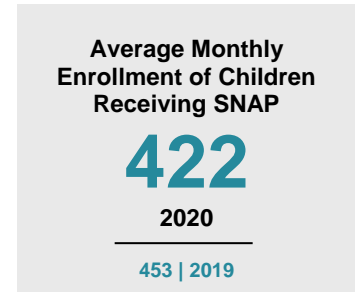

RENVILLE COUNTY

2020 COUNTY FACT SHEET

Minnesota

Child Population: **1,269,824**
 Birth Rate per 1,000: **12.0**
 Median Family Income: **\$86,204**

Renville

Child Population: **3,283**
 Birth Rate per 1,000: **12.3**
 Median Family Income: **\$71,525**