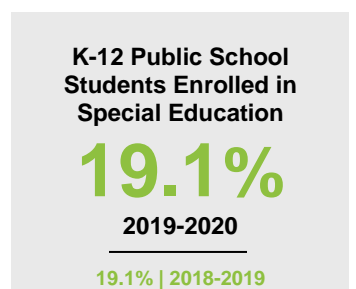

RICE COUNTY

2020 COUNTY FACT SHEET

Minnesota

Child Population: **1,269,824**
 Birth Rate per 1,000: **12.0**
 Median Family Income: **\$86,204**

Rice

Child Population: **14,272**
 Birth Rate per 1,000: **10.9**
 Median Family Income: **\$81,409**