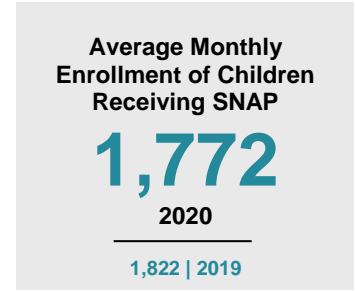

RICE COUNTY

2020 COUNTY FACT SHEET

Minnesota

Child Population: **1,269,824**
 Birth Rate per 1,000: **12.0**
 Median Family Income: **\$86,204**

Rice

Child Population: **14,272**
 Birth Rate per 1,000: **10.9**
 Median Family Income: **\$81,409**