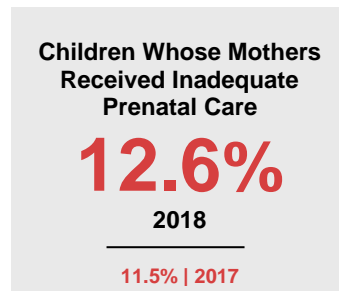

RICE COUNTY

2020 COUNTY FACT SHEET

Minnesota

Child Population: **1,269,824**
Birth Rate per 1,000: **12.0**
Median Family Income: **$86,204**

Rice

Child Population: **14,272**
Birth Rate per 1,000: **10.9**
Median Family Income: **$81,409**

KIDS COUNT is a project of the Annie E. Casey Foundation. CDF-MN publishes an annual Minnesota KIDS COUNT Data Book to share trends in child well-being and foster discussion on data-driven solutions to improve child outcomes. To access the Minnesota KIDS COUNT Data Book and all county fact sheets, visit www.cdf-mn.org.

**children's
defense fund
minnesota**