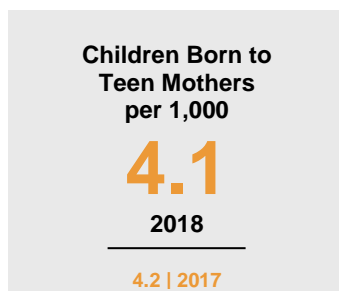

RICE COUNTY

2020 COUNTY FACT SHEET

Minnesota

Child Population: **1,269,824**
 Birth Rate per 1,000: **12.0**
 Median Family Income: **\$86,204**

Rice

Child Population: **14,272**
 Birth Rate per 1,000: **10.9**
 Median Family Income: **\$81,409**