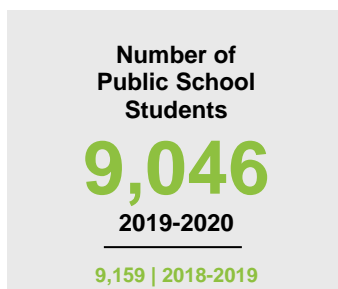

RICE COUNTY

2020 COUNTY FACT SHEET

Minnesota

Child Population: **1,269,824**
 Birth Rate per 1,000: **12.0**
 Median Family Income: **\$86,204**

Rice

Child Population: **14,272**
 Birth Rate per 1,000: **10.9**
 Median Family Income: **\$81,409**