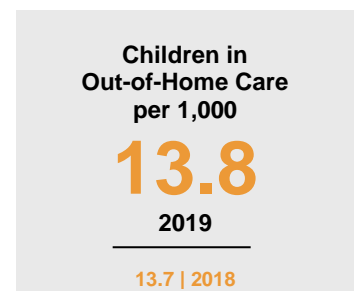

RICE COUNTY

2020 COUNTY FACT SHEET

Minnesota

Child Population: **1,269,824**
Birth Rate per 1,000: **12.0**
Median Family Income: **$86,204**

Rice

Child Population: **14,272**
Birth Rate per 1,000: **10.9**
Median Family Income: **$81,409**

KIDS COUNT is a project of the Annie E. Casey Foundation. CDF-MN publishes an annual Minnesota KIDS COUNT Data Book to share trends in child well-being and foster discussion on data-driven solutions to improve child outcomes. To access the Minnesota KIDS COUNT Data Book and all county fact sheets, visit www.cdf-mn.org.

**children's
defense fund
minnesota**