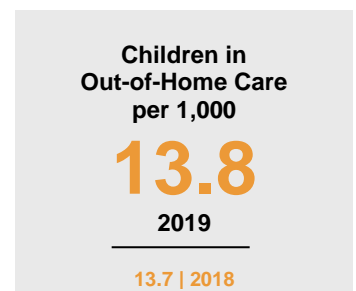

RICE COUNTY

2020 COUNTY FACT SHEET

Minnesota

Child Population: **1,269,824**
 Birth Rate per 1,000: **12.0**
 Median Family Income: **\$86,204**

Rice

Child Population: **14,272**
 Birth Rate per 1,000: **10.9**
 Median Family Income: **\$81,409**

KIDS COUNT is a project of the Annie E. Casey Foundation. CDF-MN publishes an annual Minnesota KIDS COUNT Data Book to share trends in child well-being and foster discussion on data-driven solutions to improve child outcomes. To access the Minnesota KIDS COUNT Data Book and all county fact sheets, visit www.cdf-mn.org.