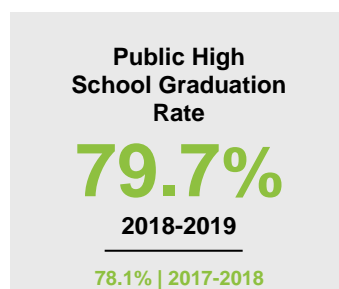

RICE COUNTY

2020 COUNTY FACT SHEET

Minnesota

Child Population: **1,269,824**
Birth Rate per 1,000: **12.0**
Median Family Income: **$86,204**

Rice

Child Population: **14,272**
Birth Rate per 1,000: **10.9**
Median Family Income: **$81,409**

KIDS COUNT is a project of the Annie E. Casey Foundation. CDF-MN publishes an annual Minnesota KIDS COUNT Data Book to share trends in child well-being and foster discussion on data-driven solutions to improve child outcomes. To access the Minnesota KIDS COUNT Data Book and all county fact sheets, visit www.cdf-mn.org.

**children's
defense fund
minnesota**