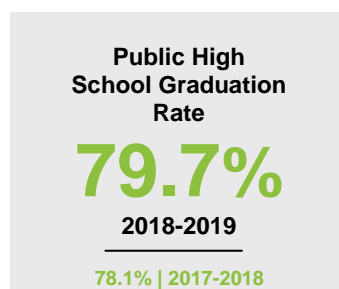

RICE COUNTY

2020 COUNTY FACT SHEET

Minnesota

Child Population: **1,269,824**
 Birth Rate per 1,000: **12.0**
 Median Family Income: **\$86,204**

Rice

Child Population: **14,272**
 Birth Rate per 1,000: **10.9**
 Median Family Income: **\$81,409**