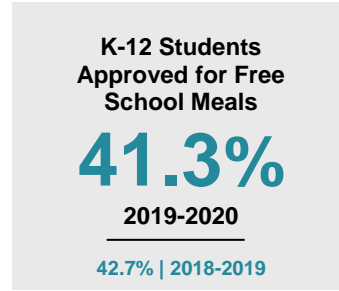

RICE COUNTY

2020 COUNTY FACT SHEET

Minnesota

Child Population: **1,269,824**
 Birth Rate per 1,000: **12.0**
 Median Family Income: **\$86,204**

Rice

Child Population: **14,272**
 Birth Rate per 1,000: **10.9**
 Median Family Income: **\$81,409**