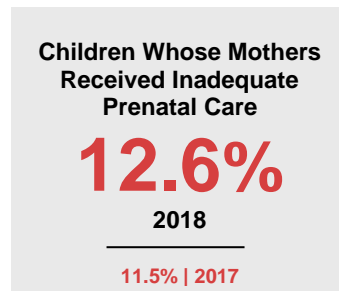

RICE COUNTY

2020 COUNTY FACT SHEET

Minnesota

Child Population: **1,269,824**
 Birth Rate per 1,000: **12.0**
 Median Family Income: **\$86,204**

Rice

Child Population: **14,272**
 Birth Rate per 1,000: **10.9**
 Median Family Income: **\$81,409**