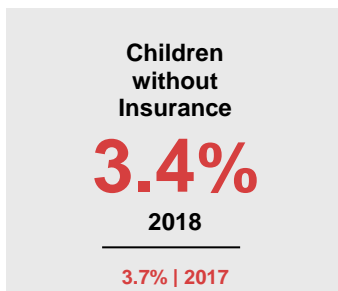

RICE COUNTY

2020 COUNTY FACT SHEET

Minnesota

Child Population: **1,269,824**
 Birth Rate per 1,000: **12.0**
 Median Family Income: **\$86,204**

Rice

Child Population: **14,272**
 Birth Rate per 1,000: **10.9**
 Median Family Income: **\$81,409**