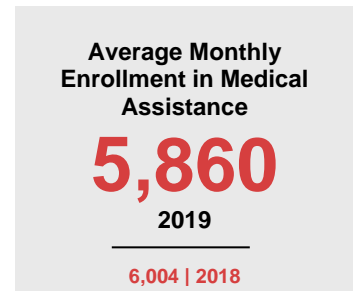

RICE COUNTY

2020 COUNTY FACT SHEET

Minnesota

Child Population: **1,269,824**
 Birth Rate per 1,000: **12.0**
 Median Family Income: **\$86,204**

Rice

Child Population: **14,272**
 Birth Rate per 1,000: **10.9**
 Median Family Income: **\$81,409**