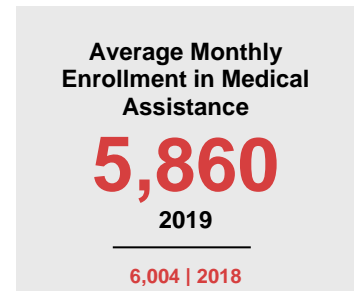

RICE COUNTY

2020 COUNTY FACT SHEET

Minnesota

Child Population: **1,269,824**
Birth Rate per 1,000: **12.0**
Median Family Income: **$86,204**

Rice

Child Population: **14,272**
Birth Rate per 1,000: **10.9**
Median Family Income: **$81,409**

KIDS COUNT is a project of the Annie E. Casey Foundation. CDF-MN publishes an annual Minnesota KIDS COUNT Data Book to share trends in child well-being and foster discussion on data-driven solutions to improve child outcomes. To access the Minnesota KIDS COUNT Data Book and all county fact sheets, visit www.cdf-mn.org.

**children's
defense fund
minnesota**