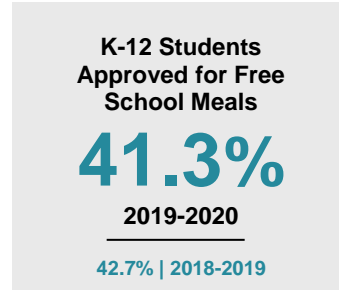

RICE COUNTY

2020 COUNTY FACT SHEET

Minnesota

Child Population: **1,269,824**
Birth Rate per 1,000: **12.0**
Median Family Income: **$86,204**

Rice

Child Population: **14,272**
Birth Rate per 1,000: **10.9**
Median Family Income: **$81,409**

KIDS COUNT is a project of the Annie E. Casey Foundation. CDF-MN publishes an annual Minnesota KIDS COUNT Data Book to share trends in child well-being and foster discussion on data-driven solutions to improve child outcomes. To access the Minnesota KIDS COUNT Data Book and all county fact sheets, visit www.cdf-mn.org.

**children's
defense fund
minnesota**